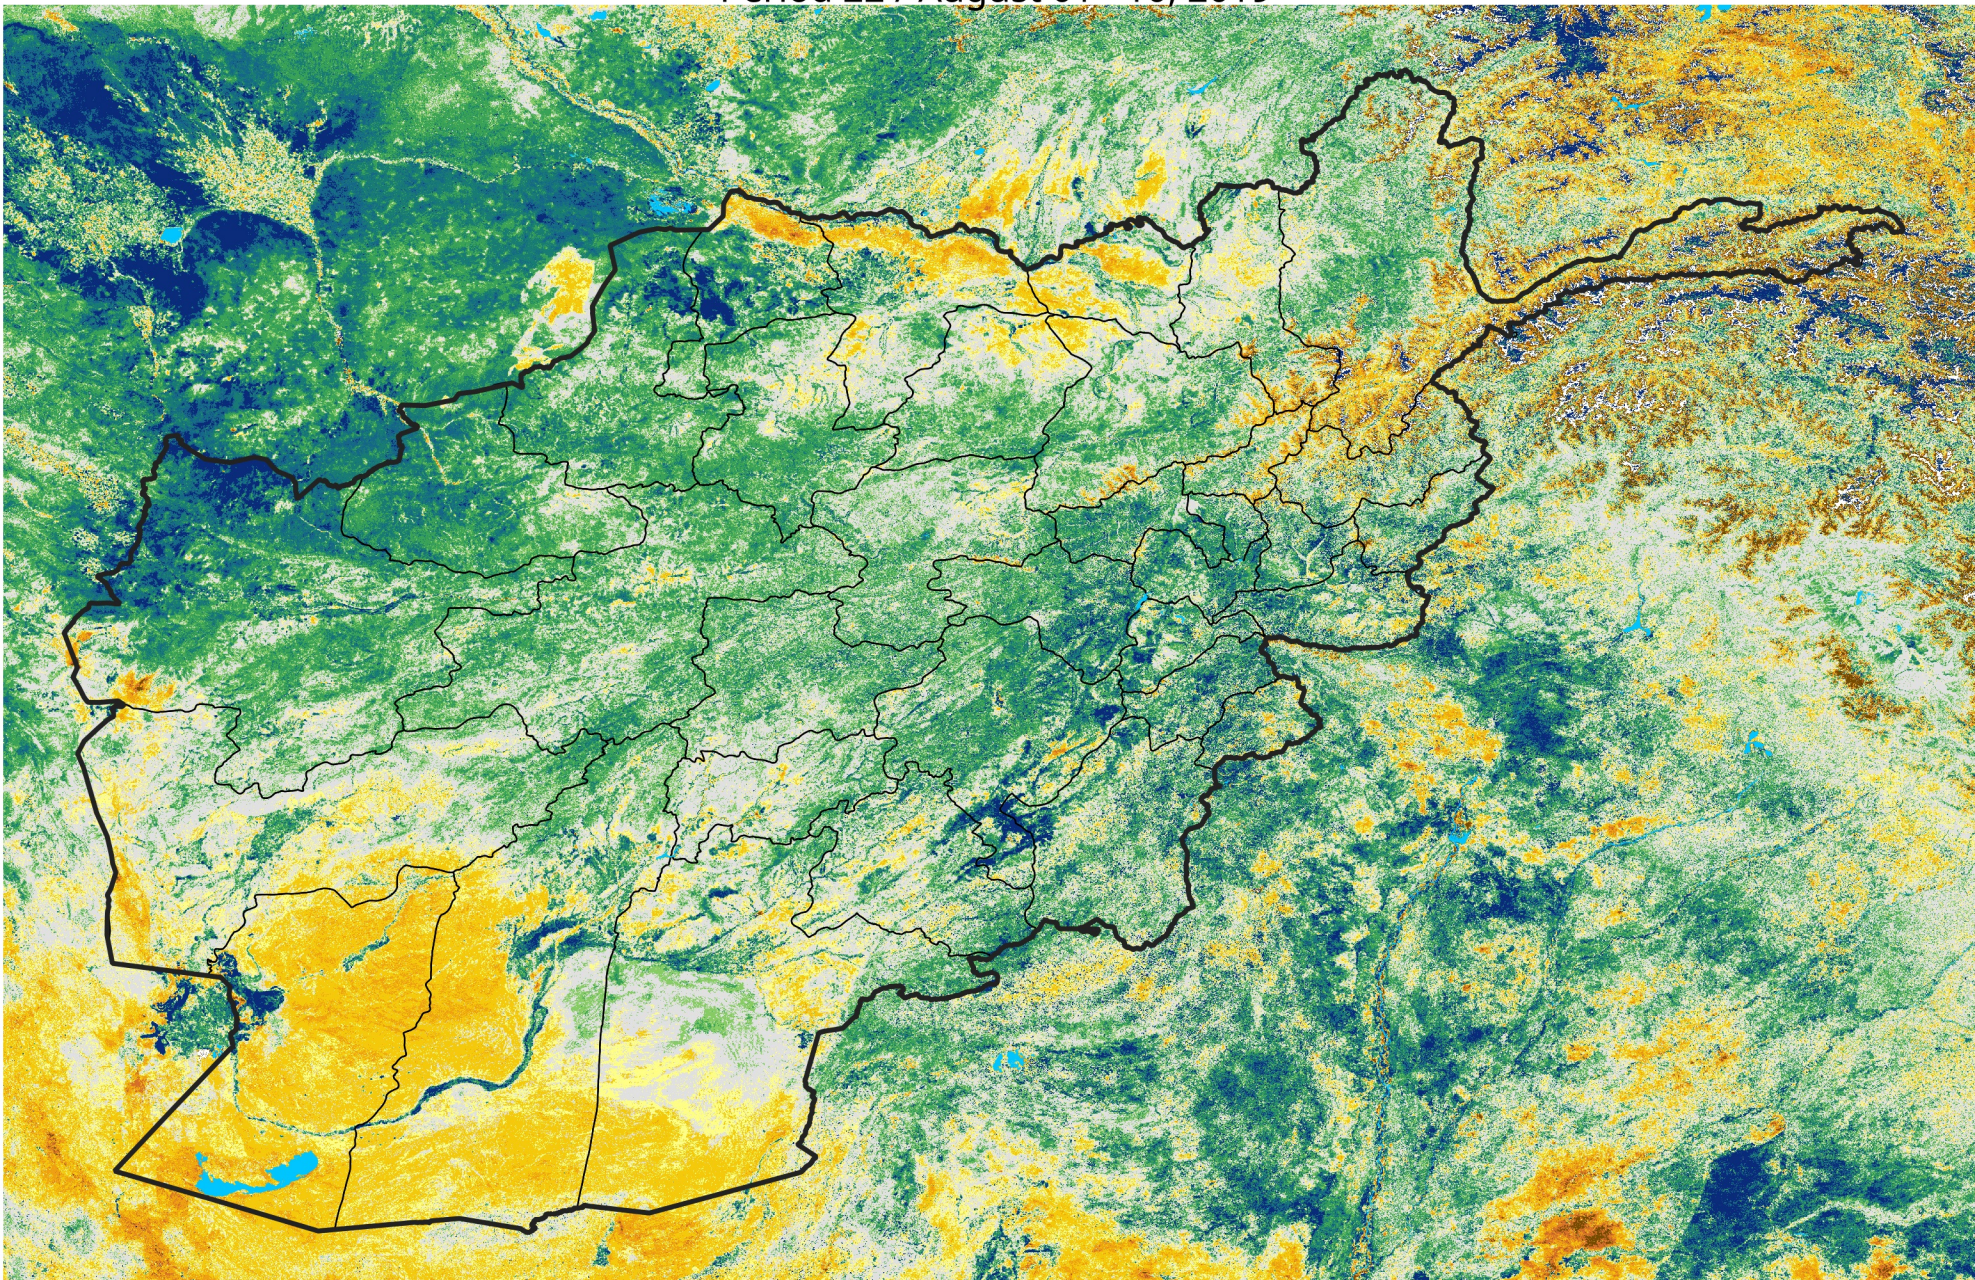

Afghanistan

Percent of Mean NDVI

2019 / mean (2003 - 2022)

Period 22 / August 01 - 10, 2019

Percent of Normal