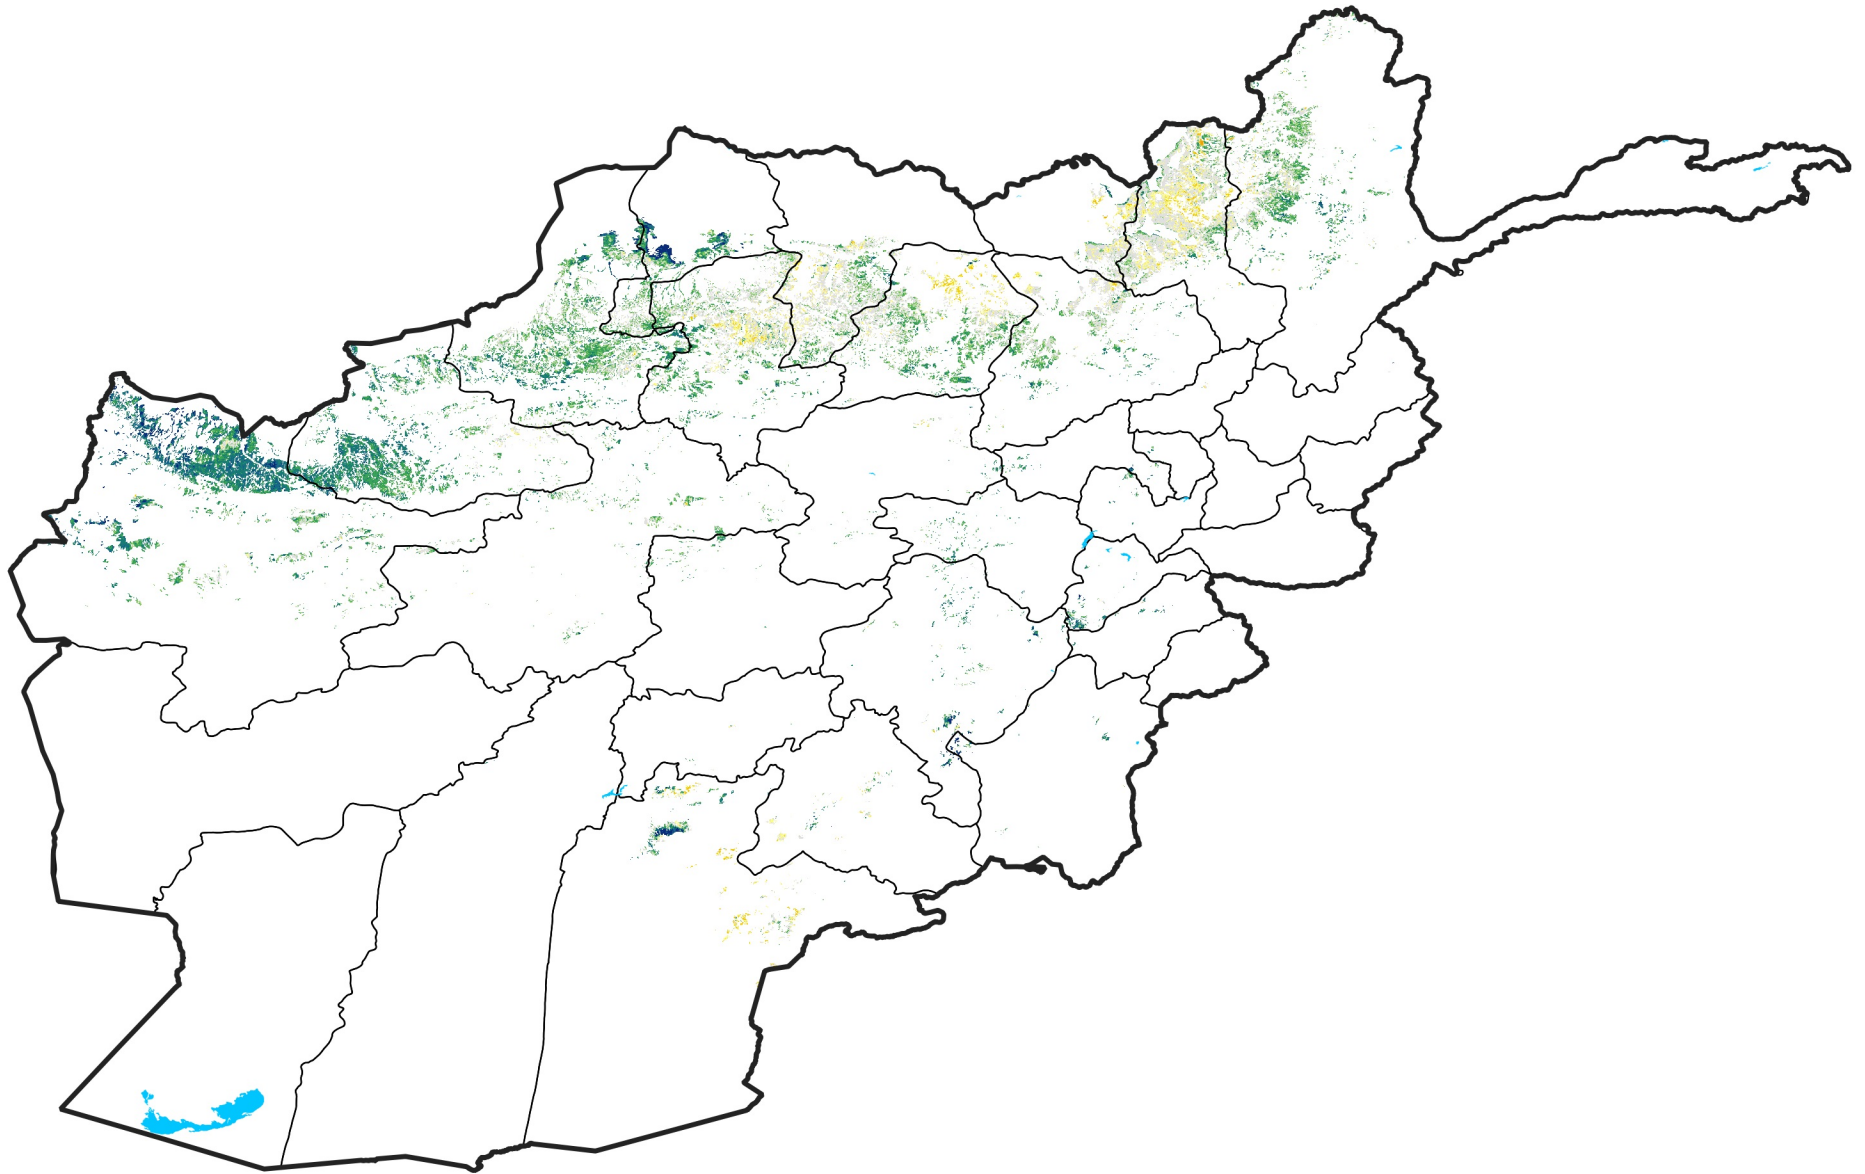

Afghanistan Rainfed Agricultural Areas

Percent of Mean NDVI

2019 / mean (2003 - 2022)

Period 22 / August 01 - 10, 2019

Percent of Normal