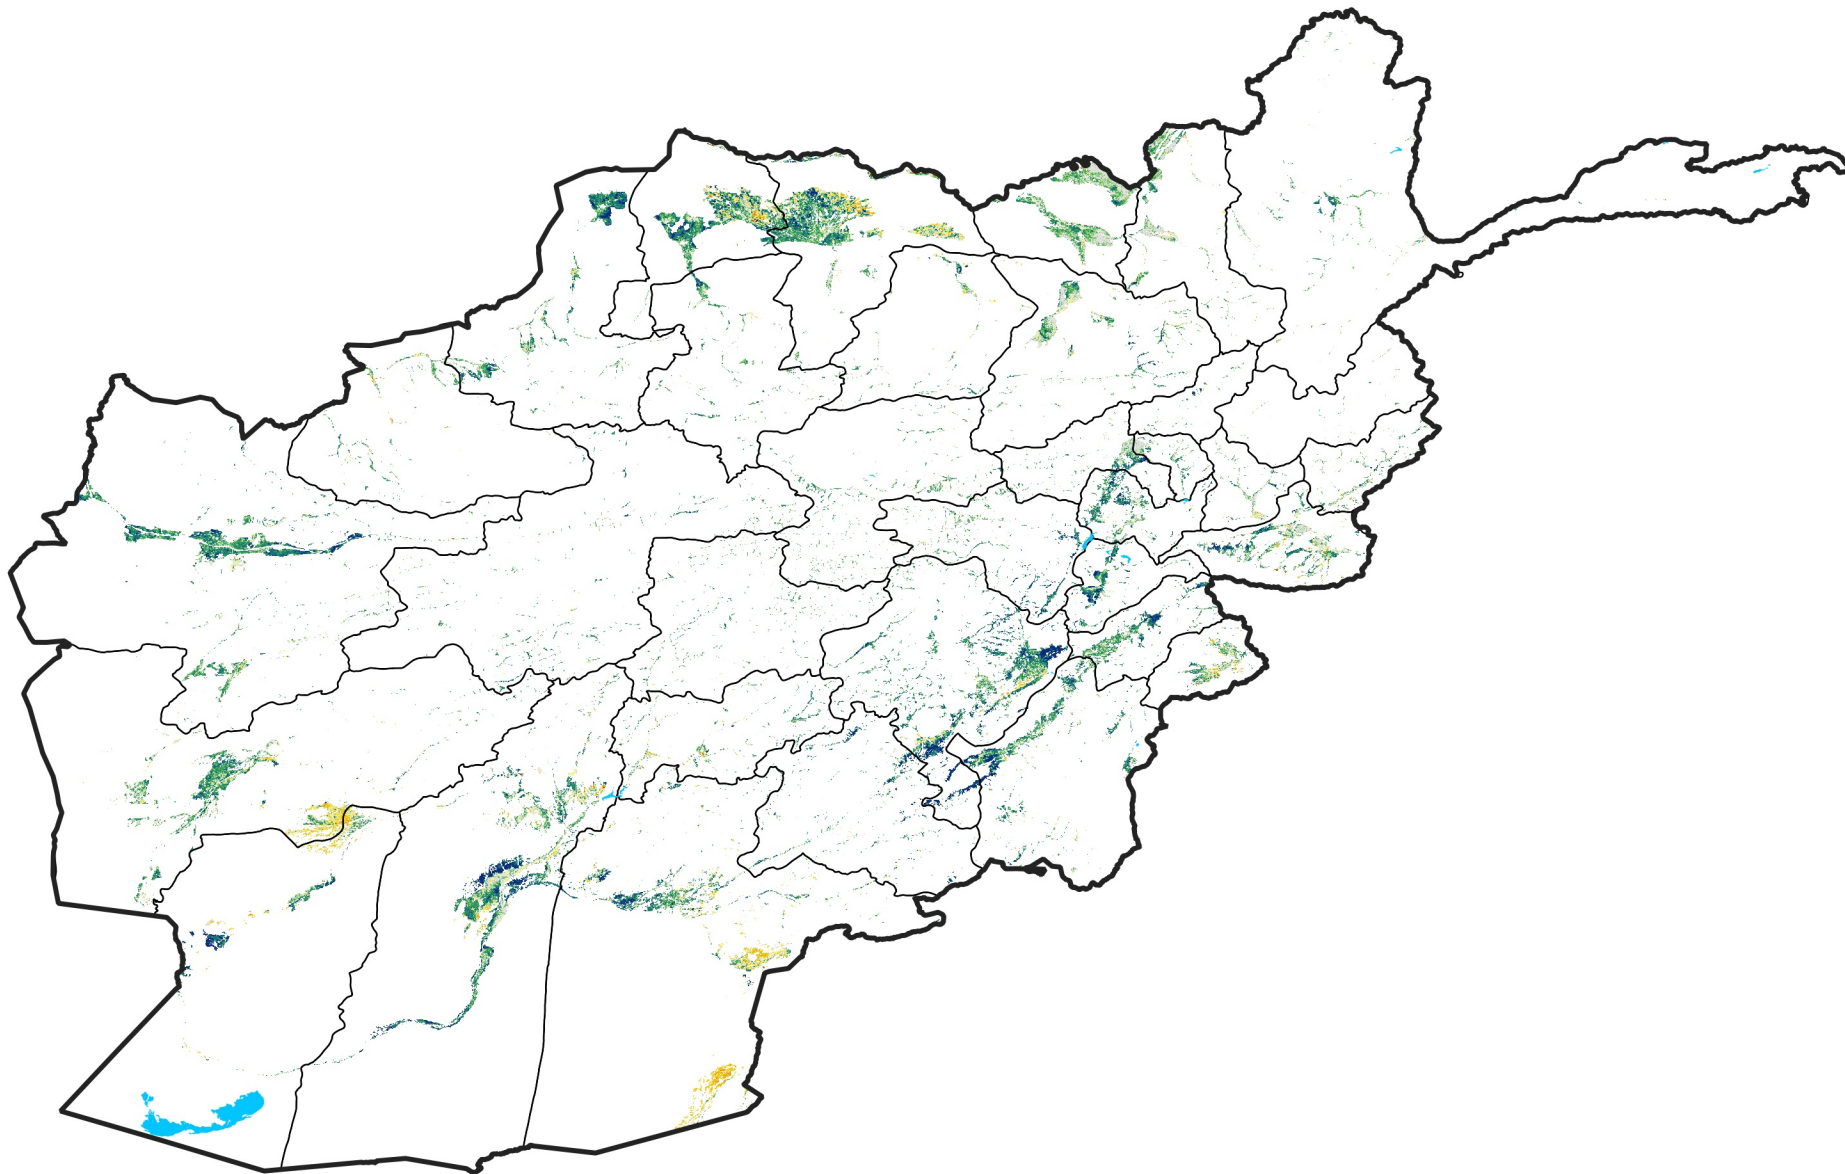

Afghanistan Irrigated Agricultural Areas

Percent of Mean NDVI

2019 / mean (2003 - 2022)

Period 23 / August 11 - 20, 2019

Percent of Normal