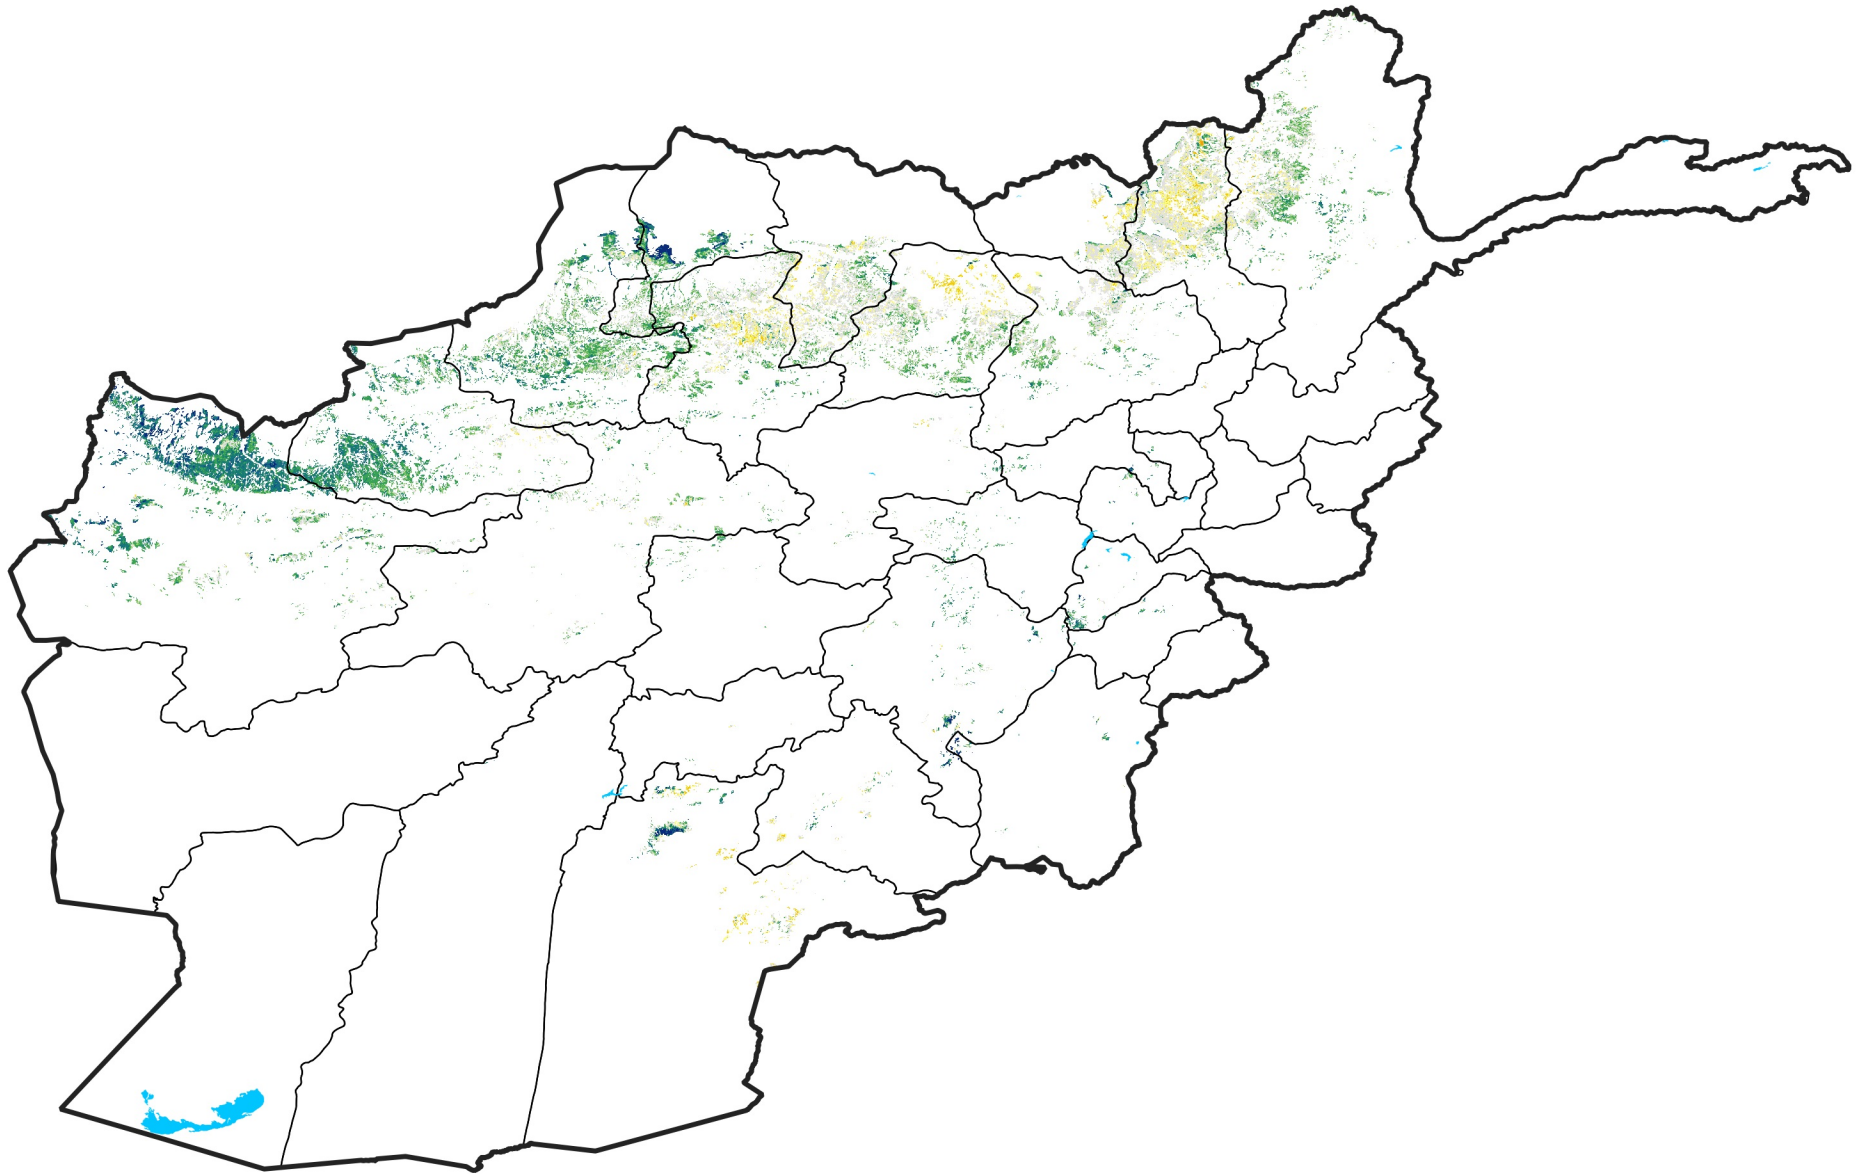

Afghanistan Rainfed Agricultural Areas

Percent of Mean NDVI

2019 / mean (2003 - 2022)

Period 23 / August 11 - 20, 2019

Percent of Normal