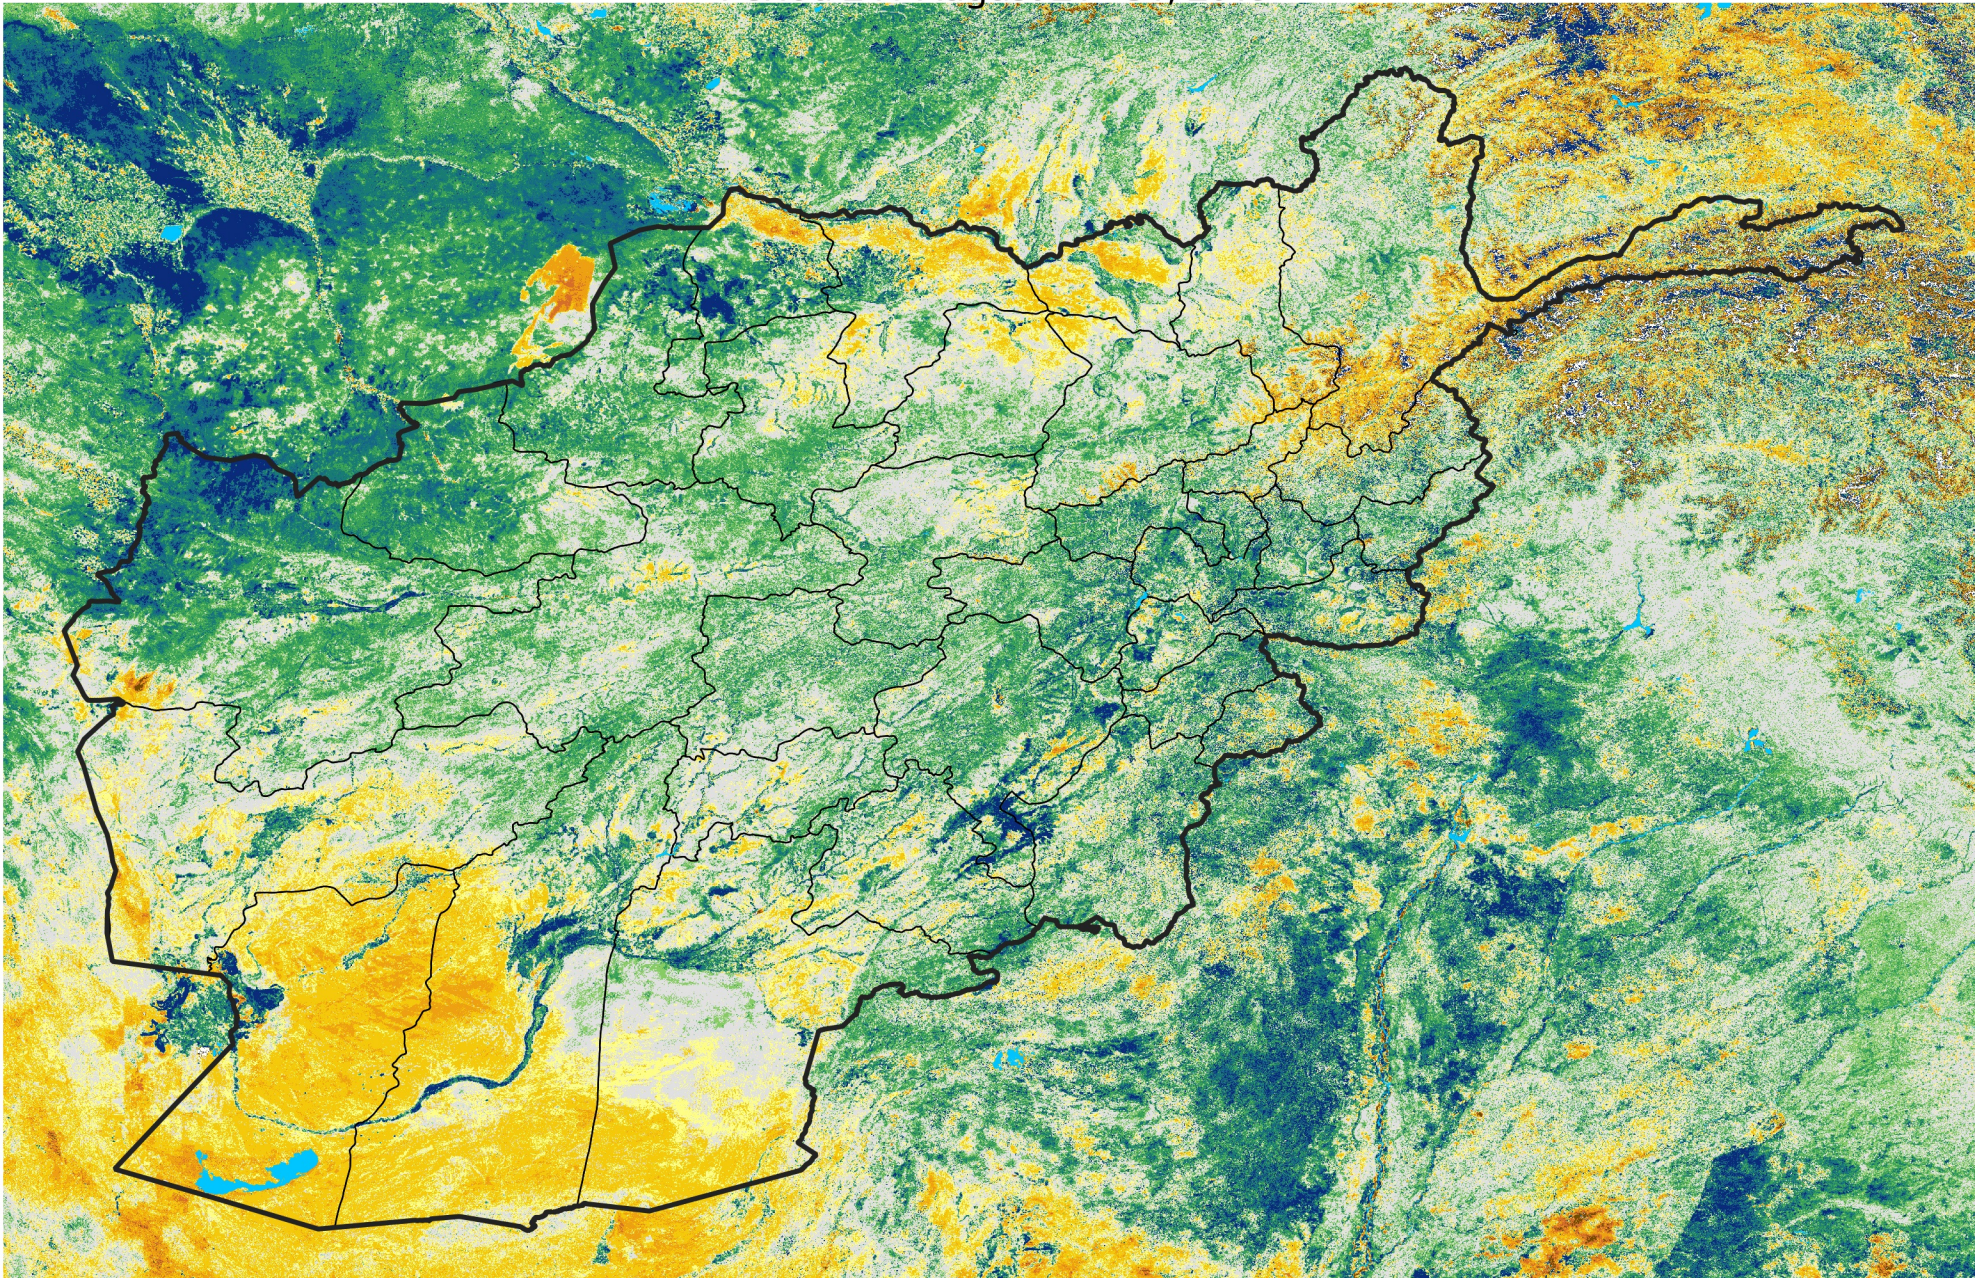

Afghanistan

Percent of Mean NDVI

2019 / mean (2003 - 2022)

Period 24 / August 21 - 31, 2019

Percent of Normal