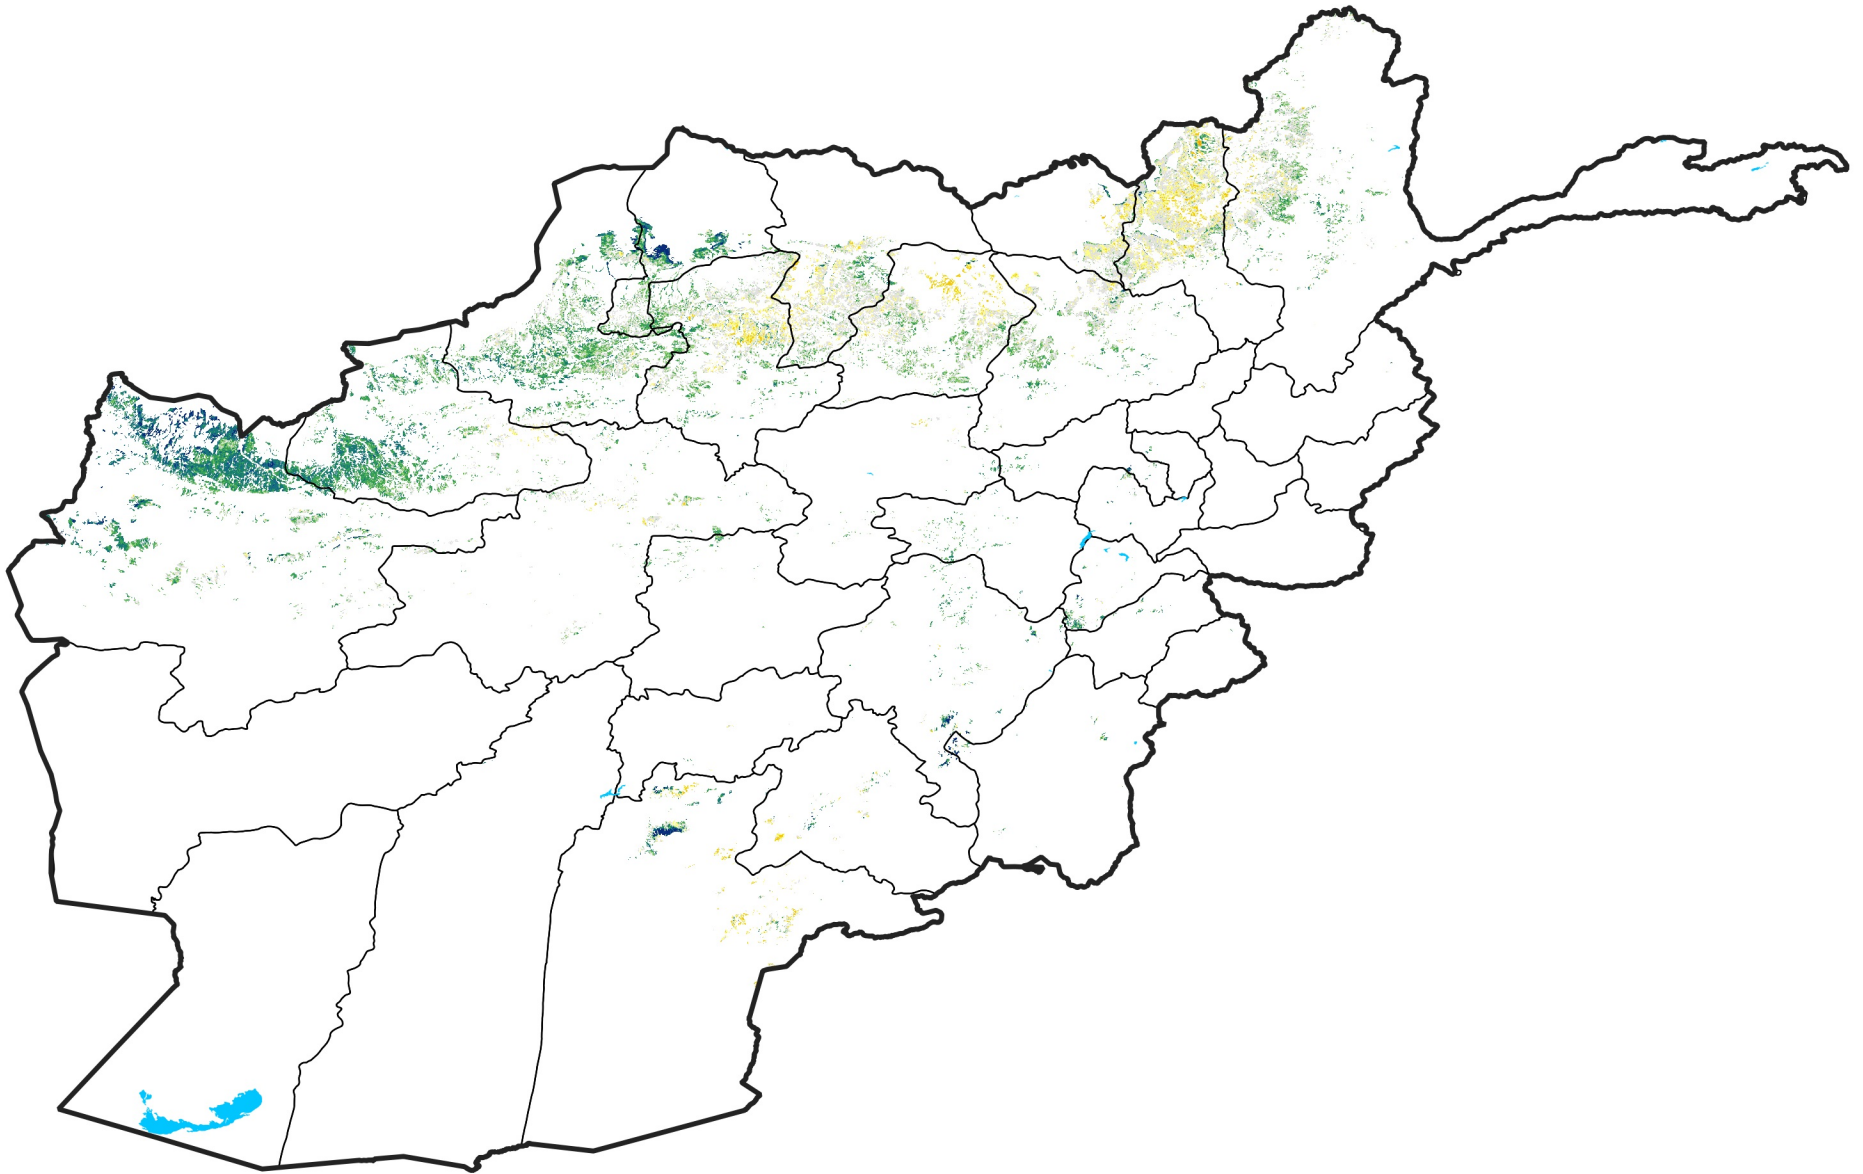

Afghanistan Rainfed Agricultural Areas

Percent of Mean NDVI

2019 / mean (2003 - 2022)

Period 24 / August 21 - 31, 2019

Percent of Normal