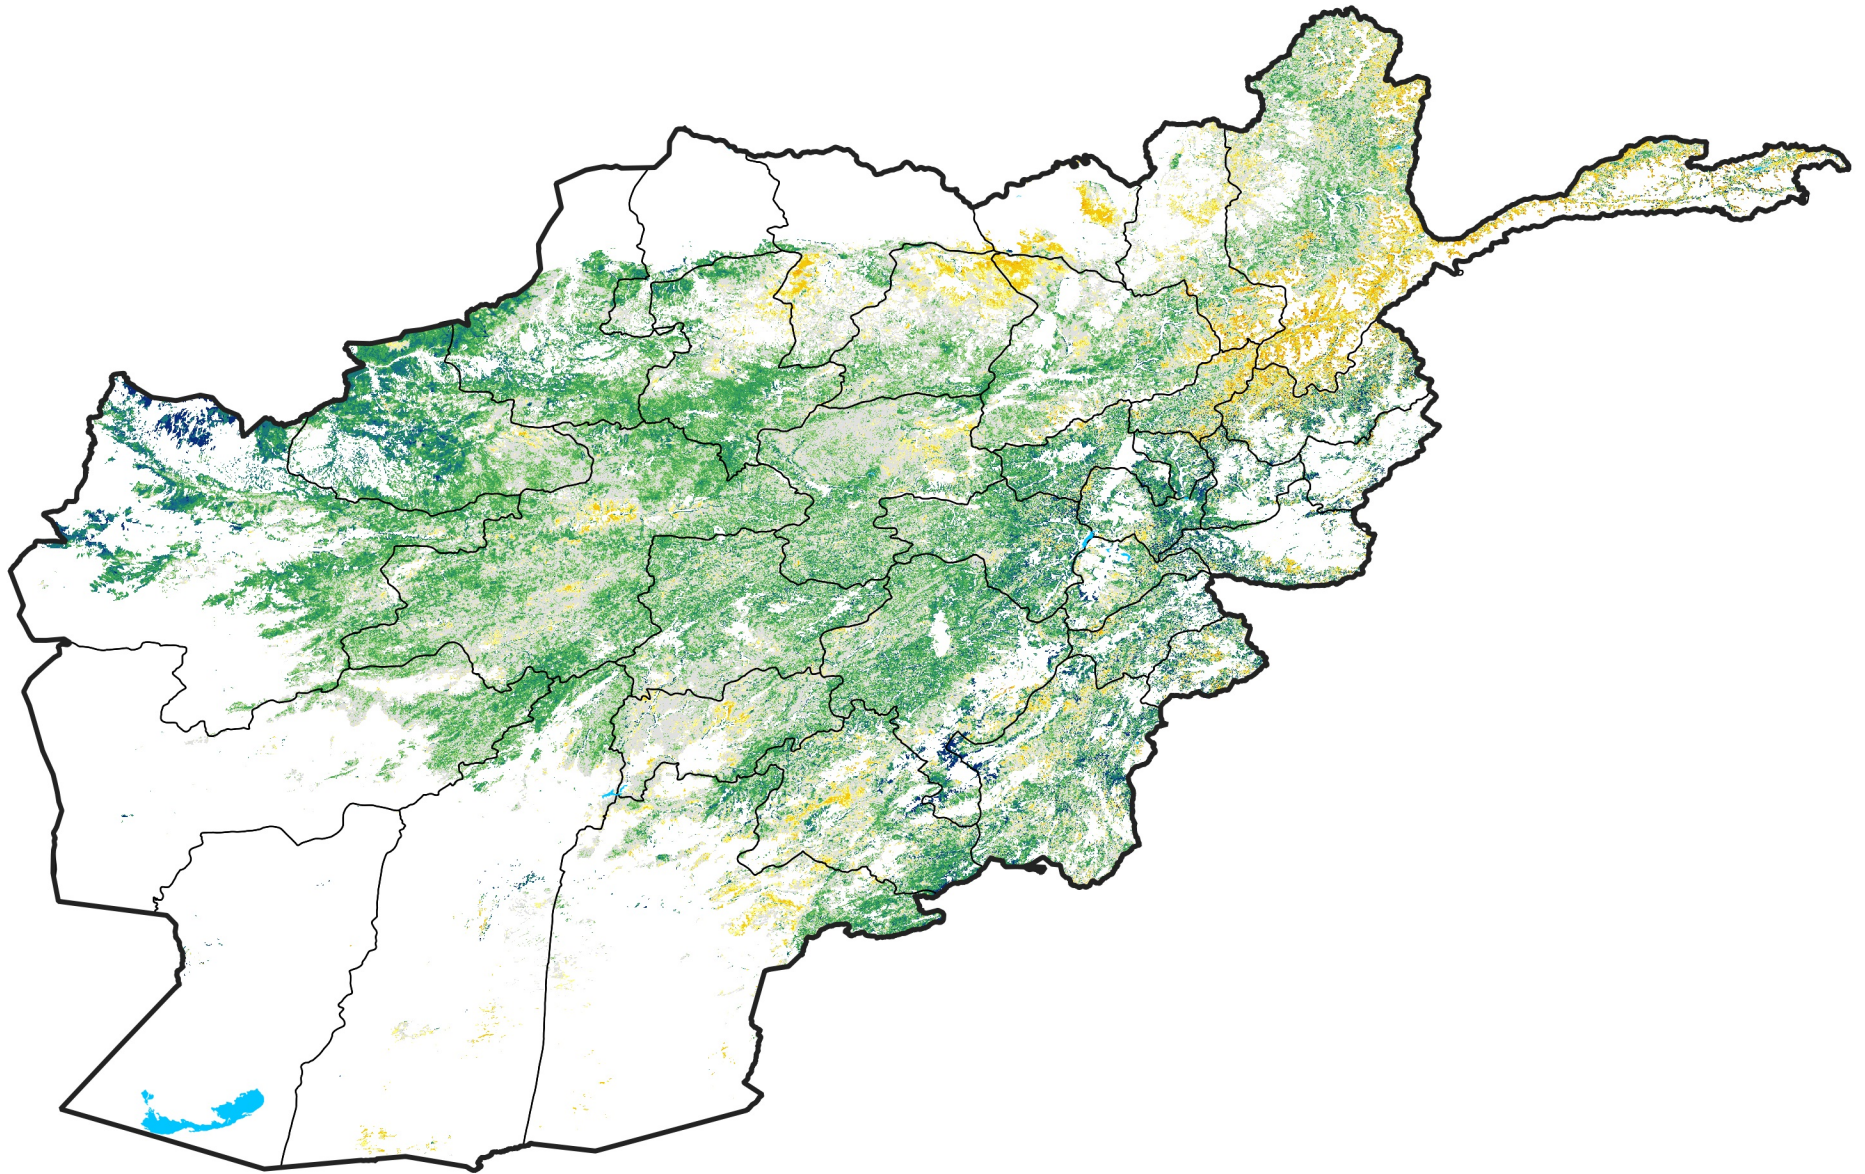

Afghanistan Rangeland Agricultural Areas

Percent of Mean NDVI

2019 / mean (2003 - 2022)

Period 24 / August 21 - 31, 2019

Percent of Normal