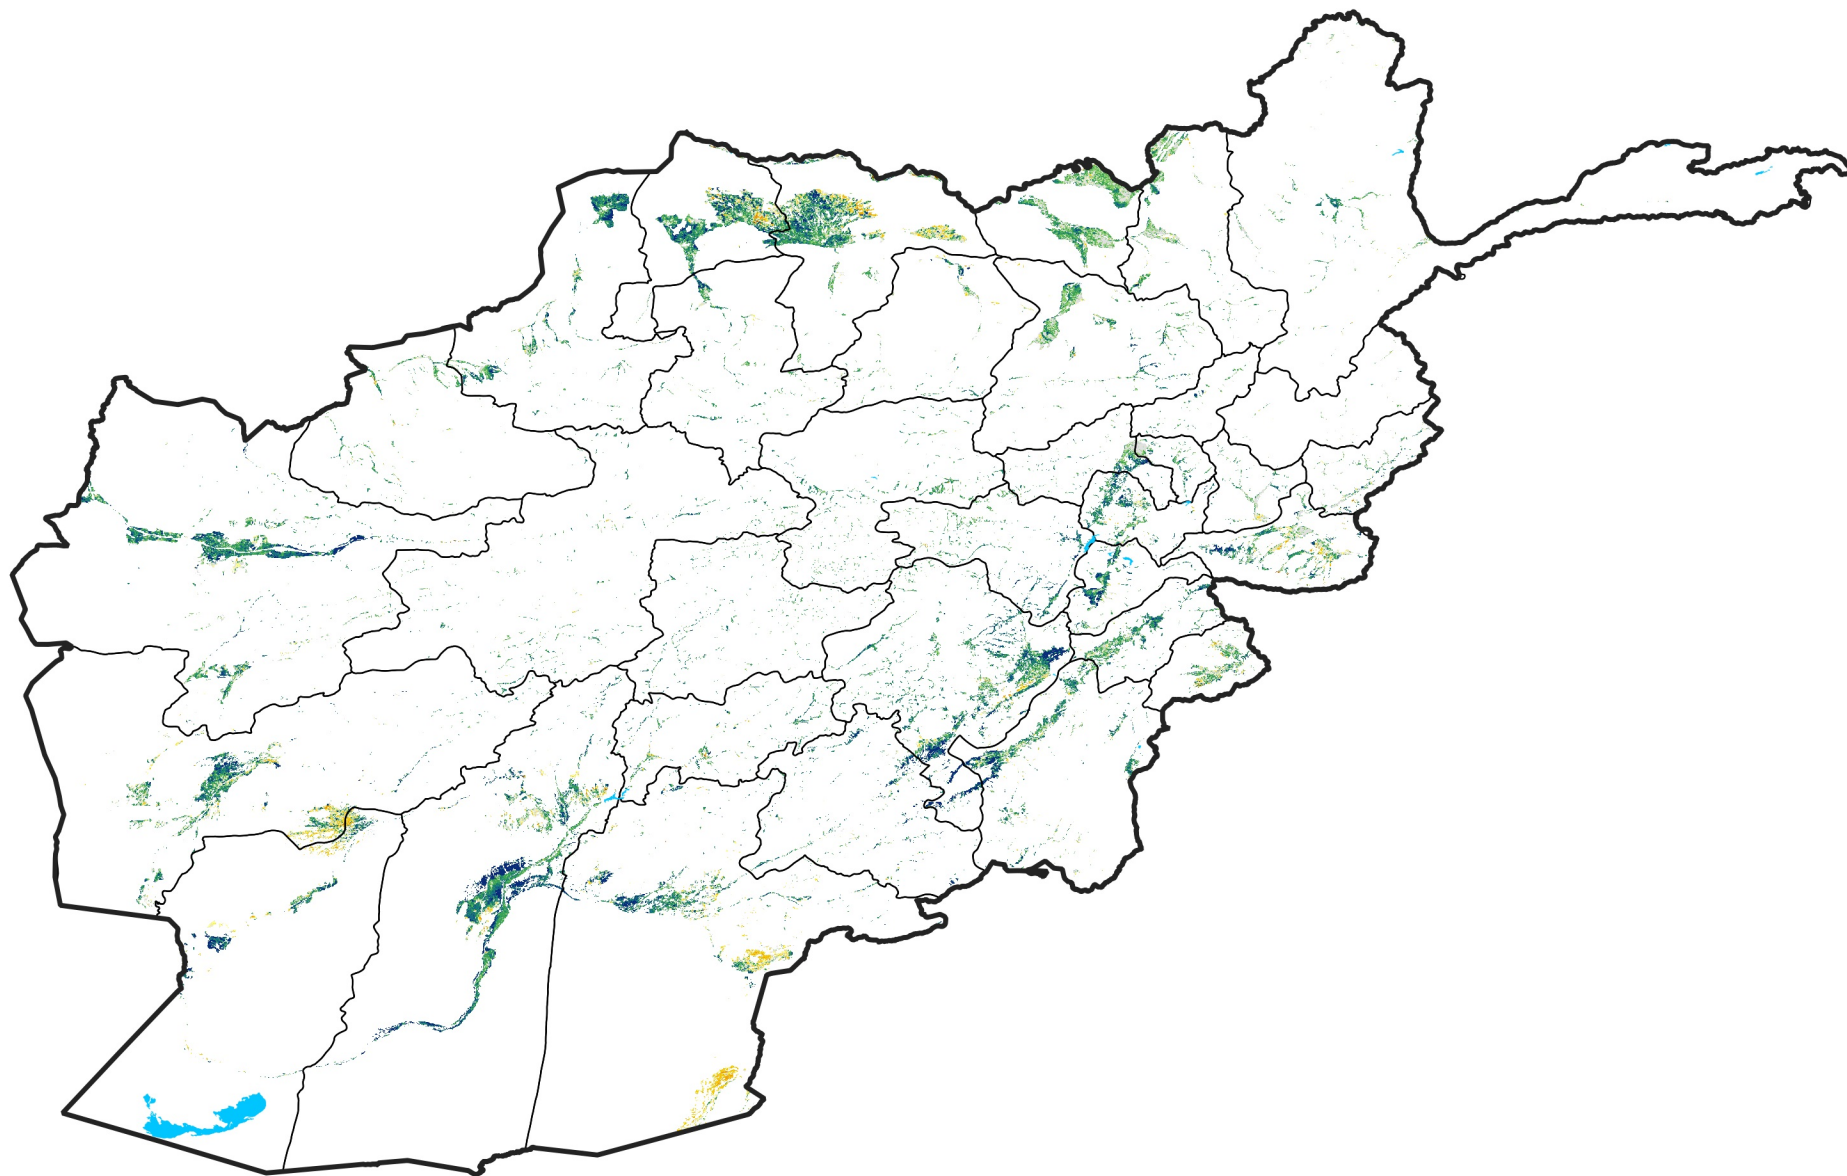

Afghanistan Irrigated Agricultural Areas

Percent of Mean NDVI

2019 / mean (2003 - 2022)

Period 25 / September 01 - 10, 2019

Percent of Normal