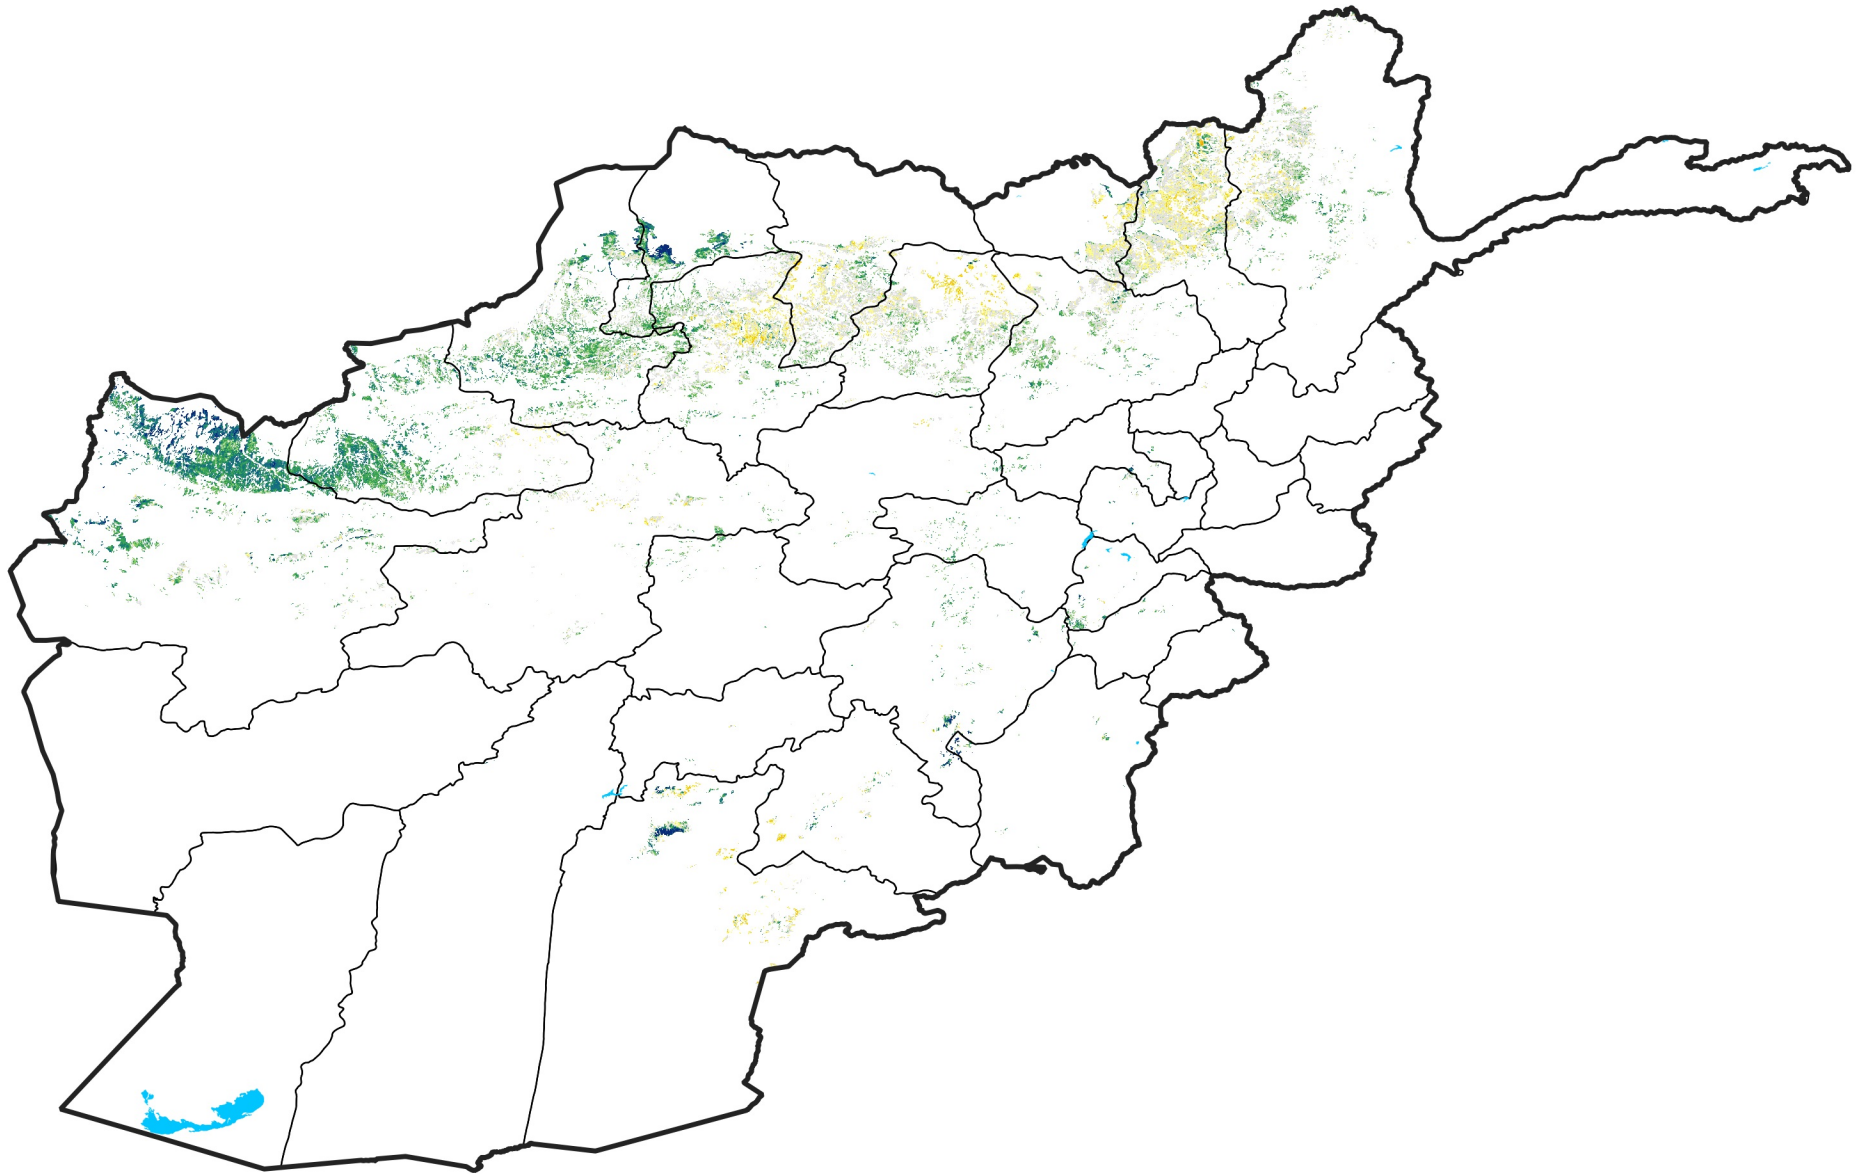

Afghanistan Rainfed Agricultural Areas

Percent of Mean NDVI

2019 / mean (2003 - 2022)

Period 25 / September 01 - 10, 2019

Percent of Normal