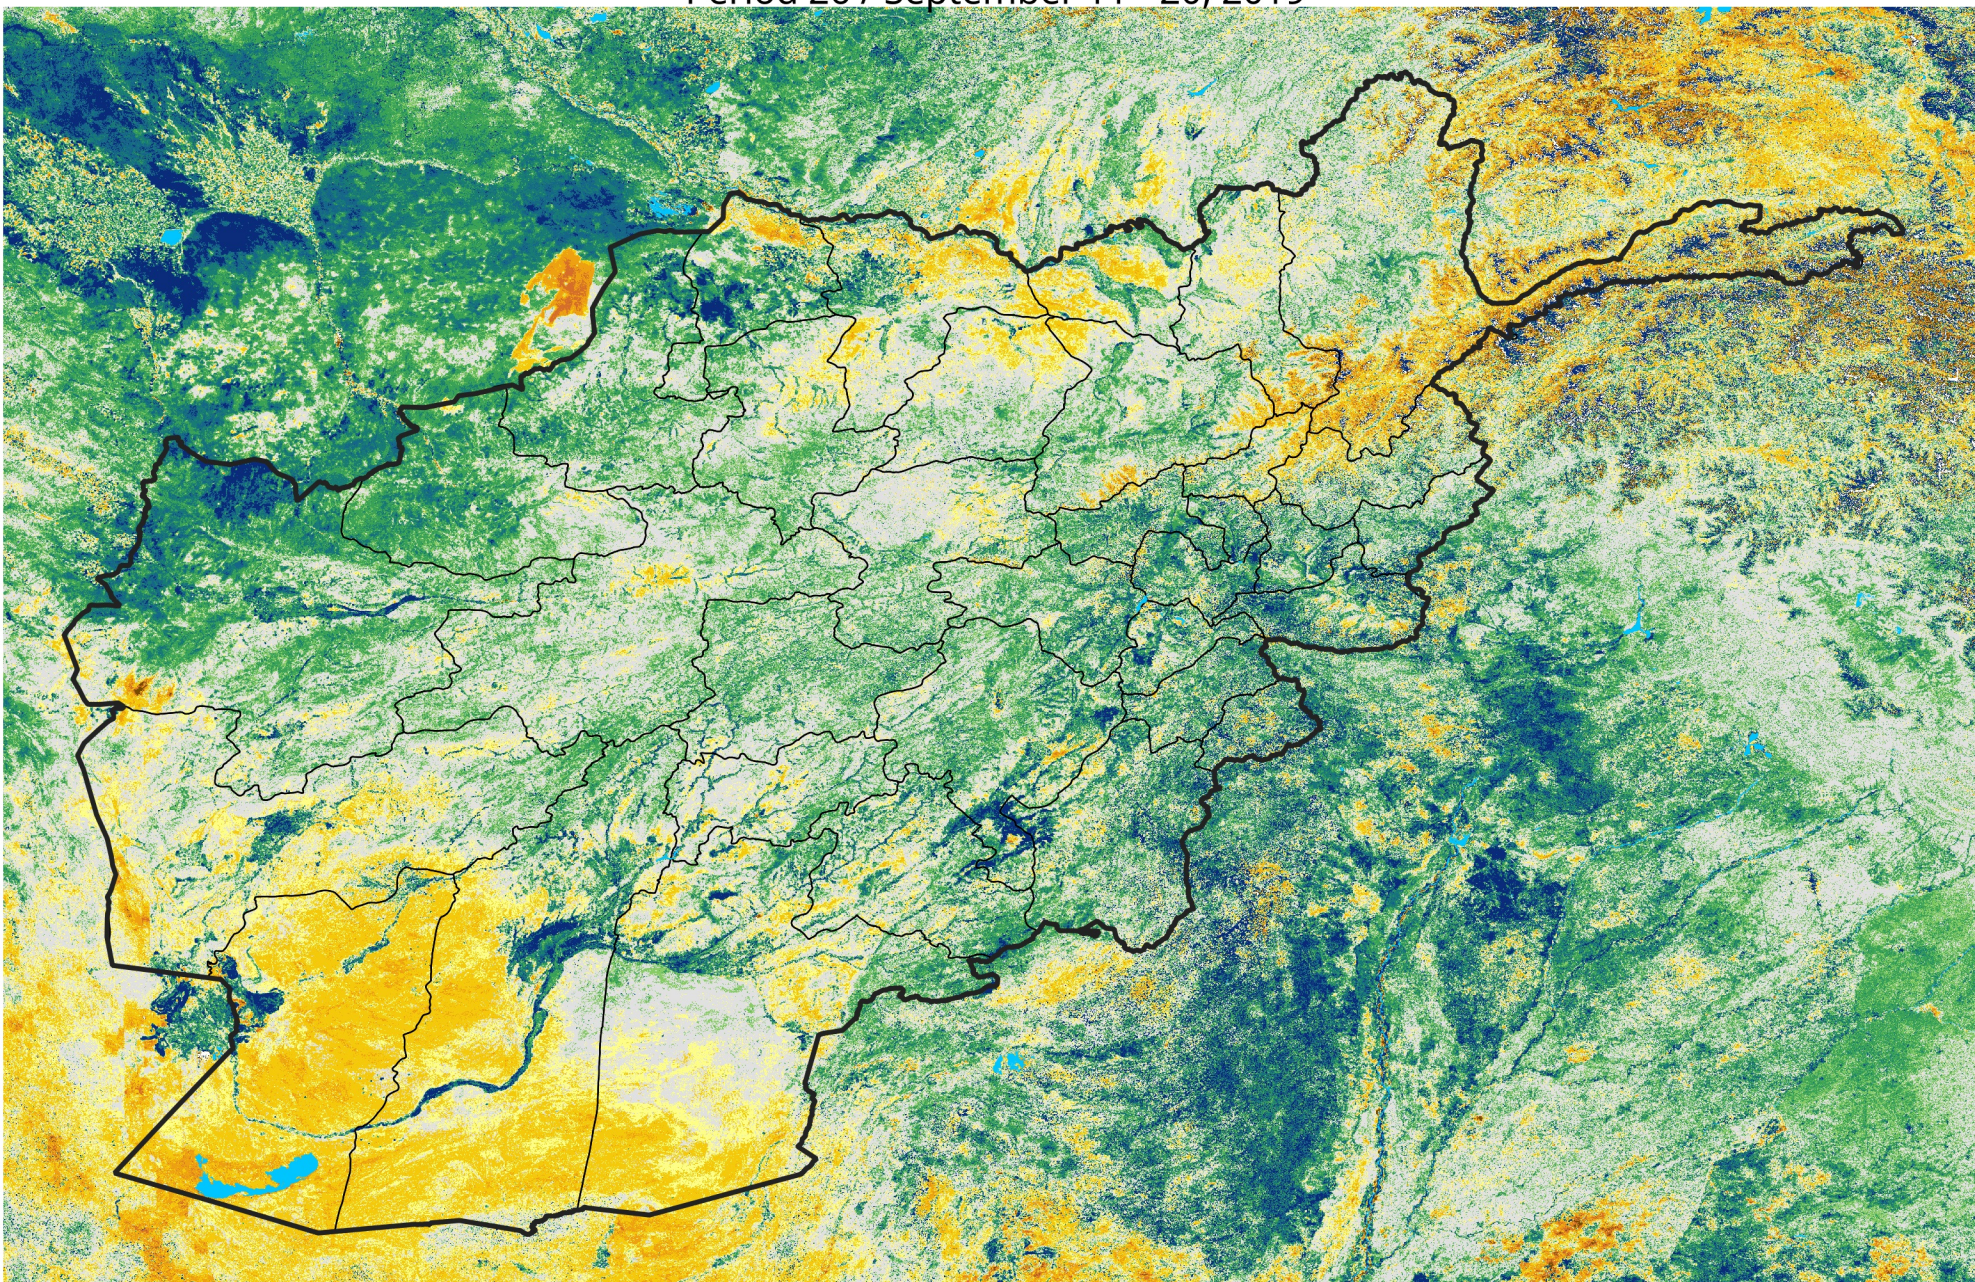

Afghanistan

Percent of Mean NDVI

2019 / mean (2003 - 2022)

Period 26 / September 11 - 20, 2019

Percent of Normal