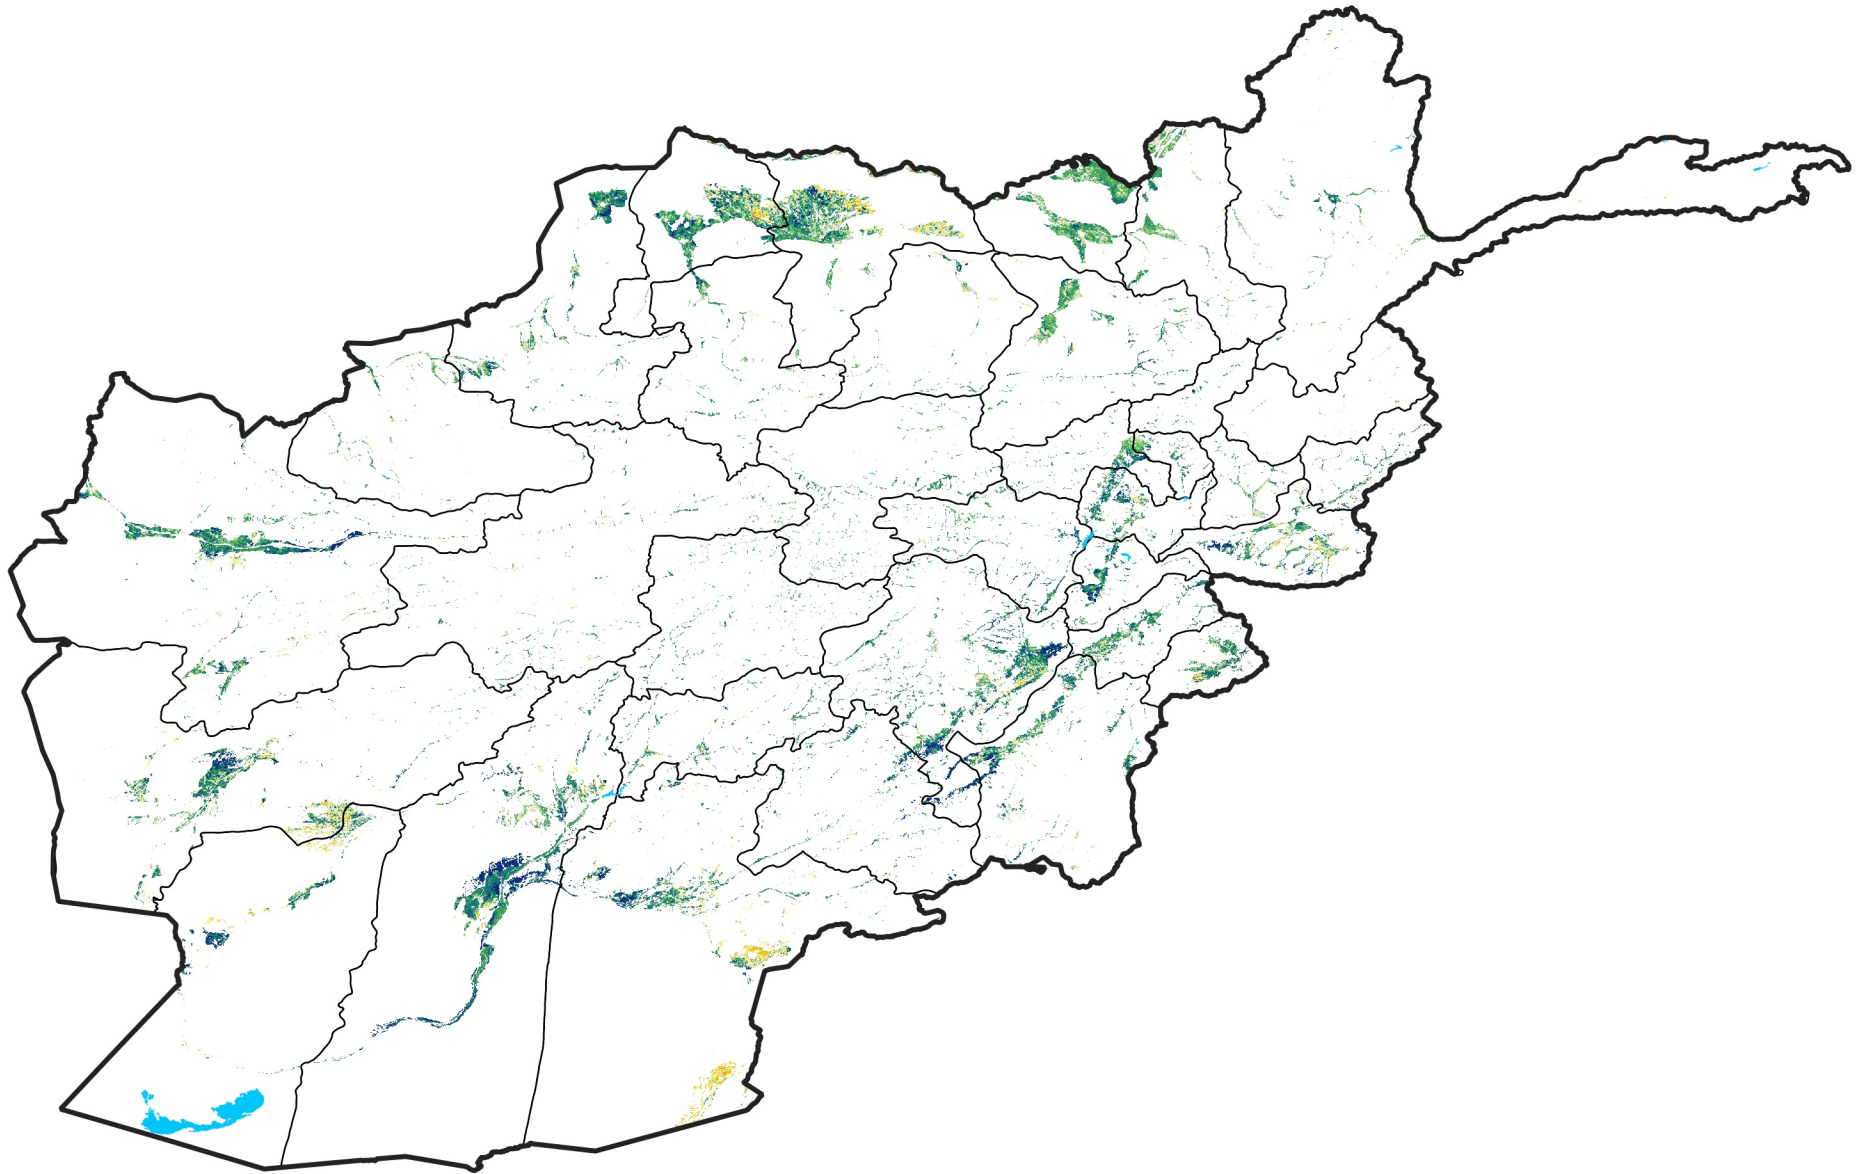

Afghanistan Irrigated Agricultural Areas

Percent of Mean NDVI

2019 / mean (2003 - 2022)

Period 27 / September 21 - 30, 2019

Percent of Normal