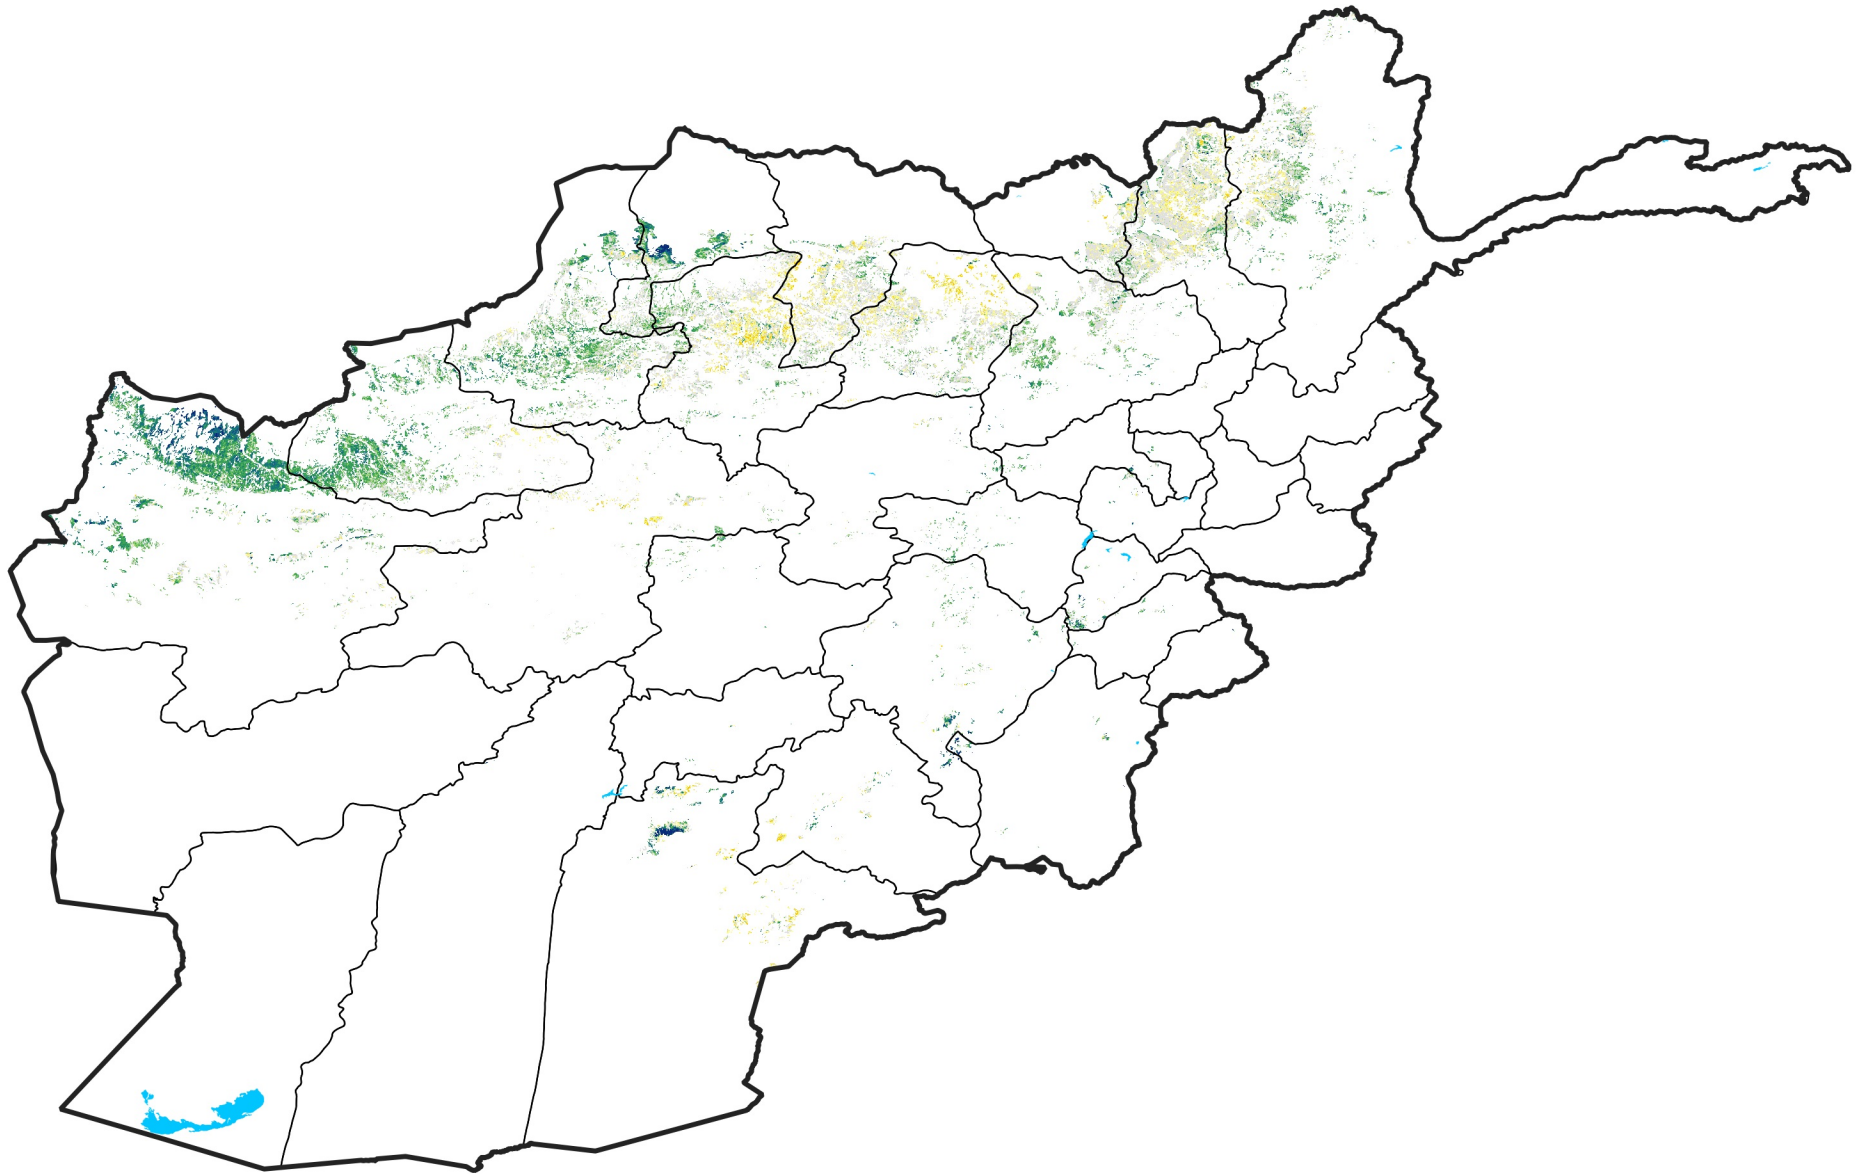

Afghanistan Rainfed Agricultural Areas

Percent of Mean NDVI

2019 / mean (2003 - 2022)

Period 27 / September 21 - 30, 2019

Percent of Normal