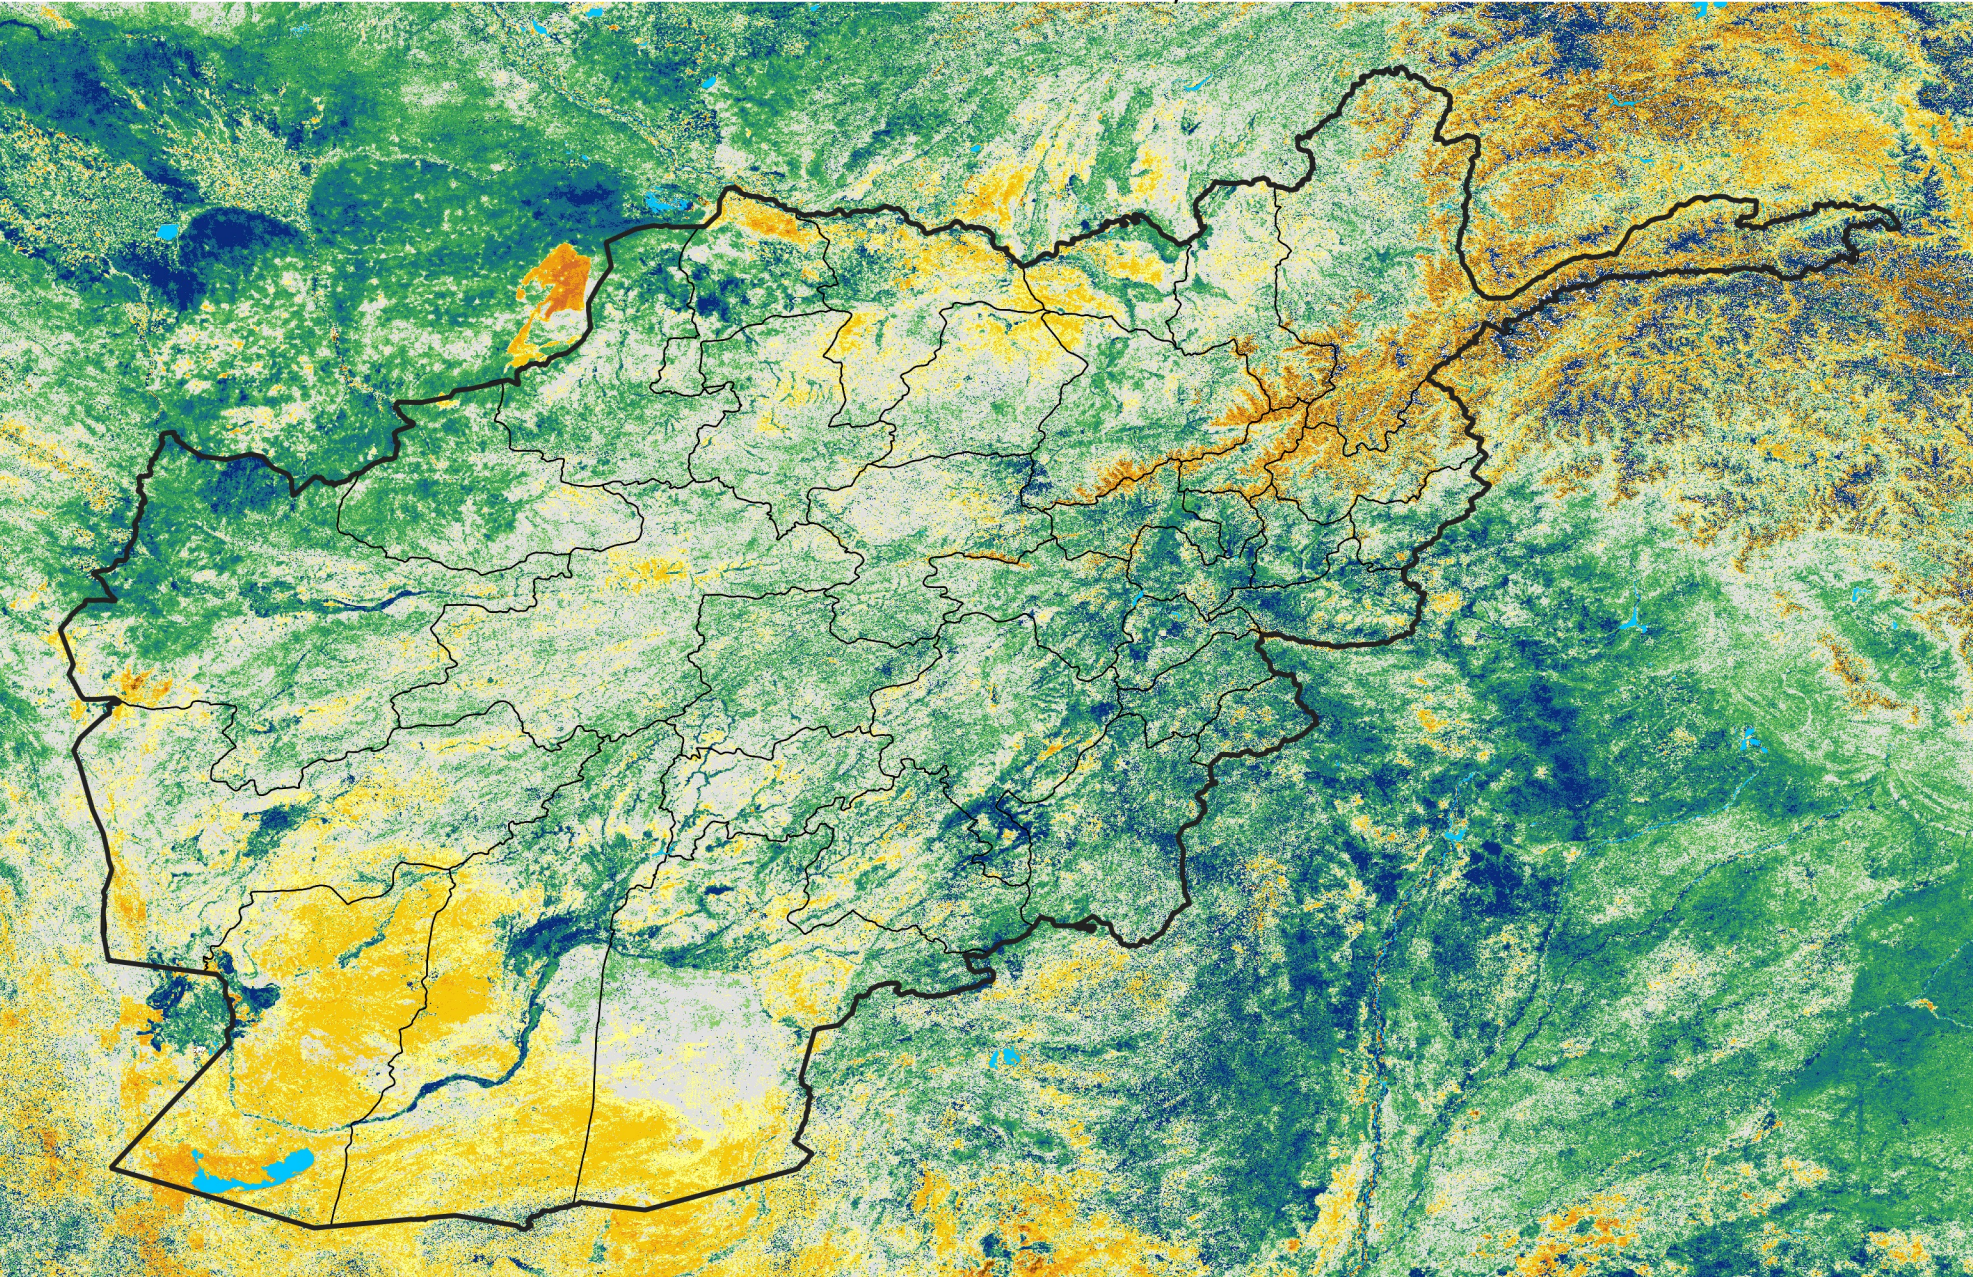

Afghanistan

Percent of Mean NDVI

2019 / mean (2003 - 2022)

Period 28 / October 01 - 10, 2019

Percent of Normal