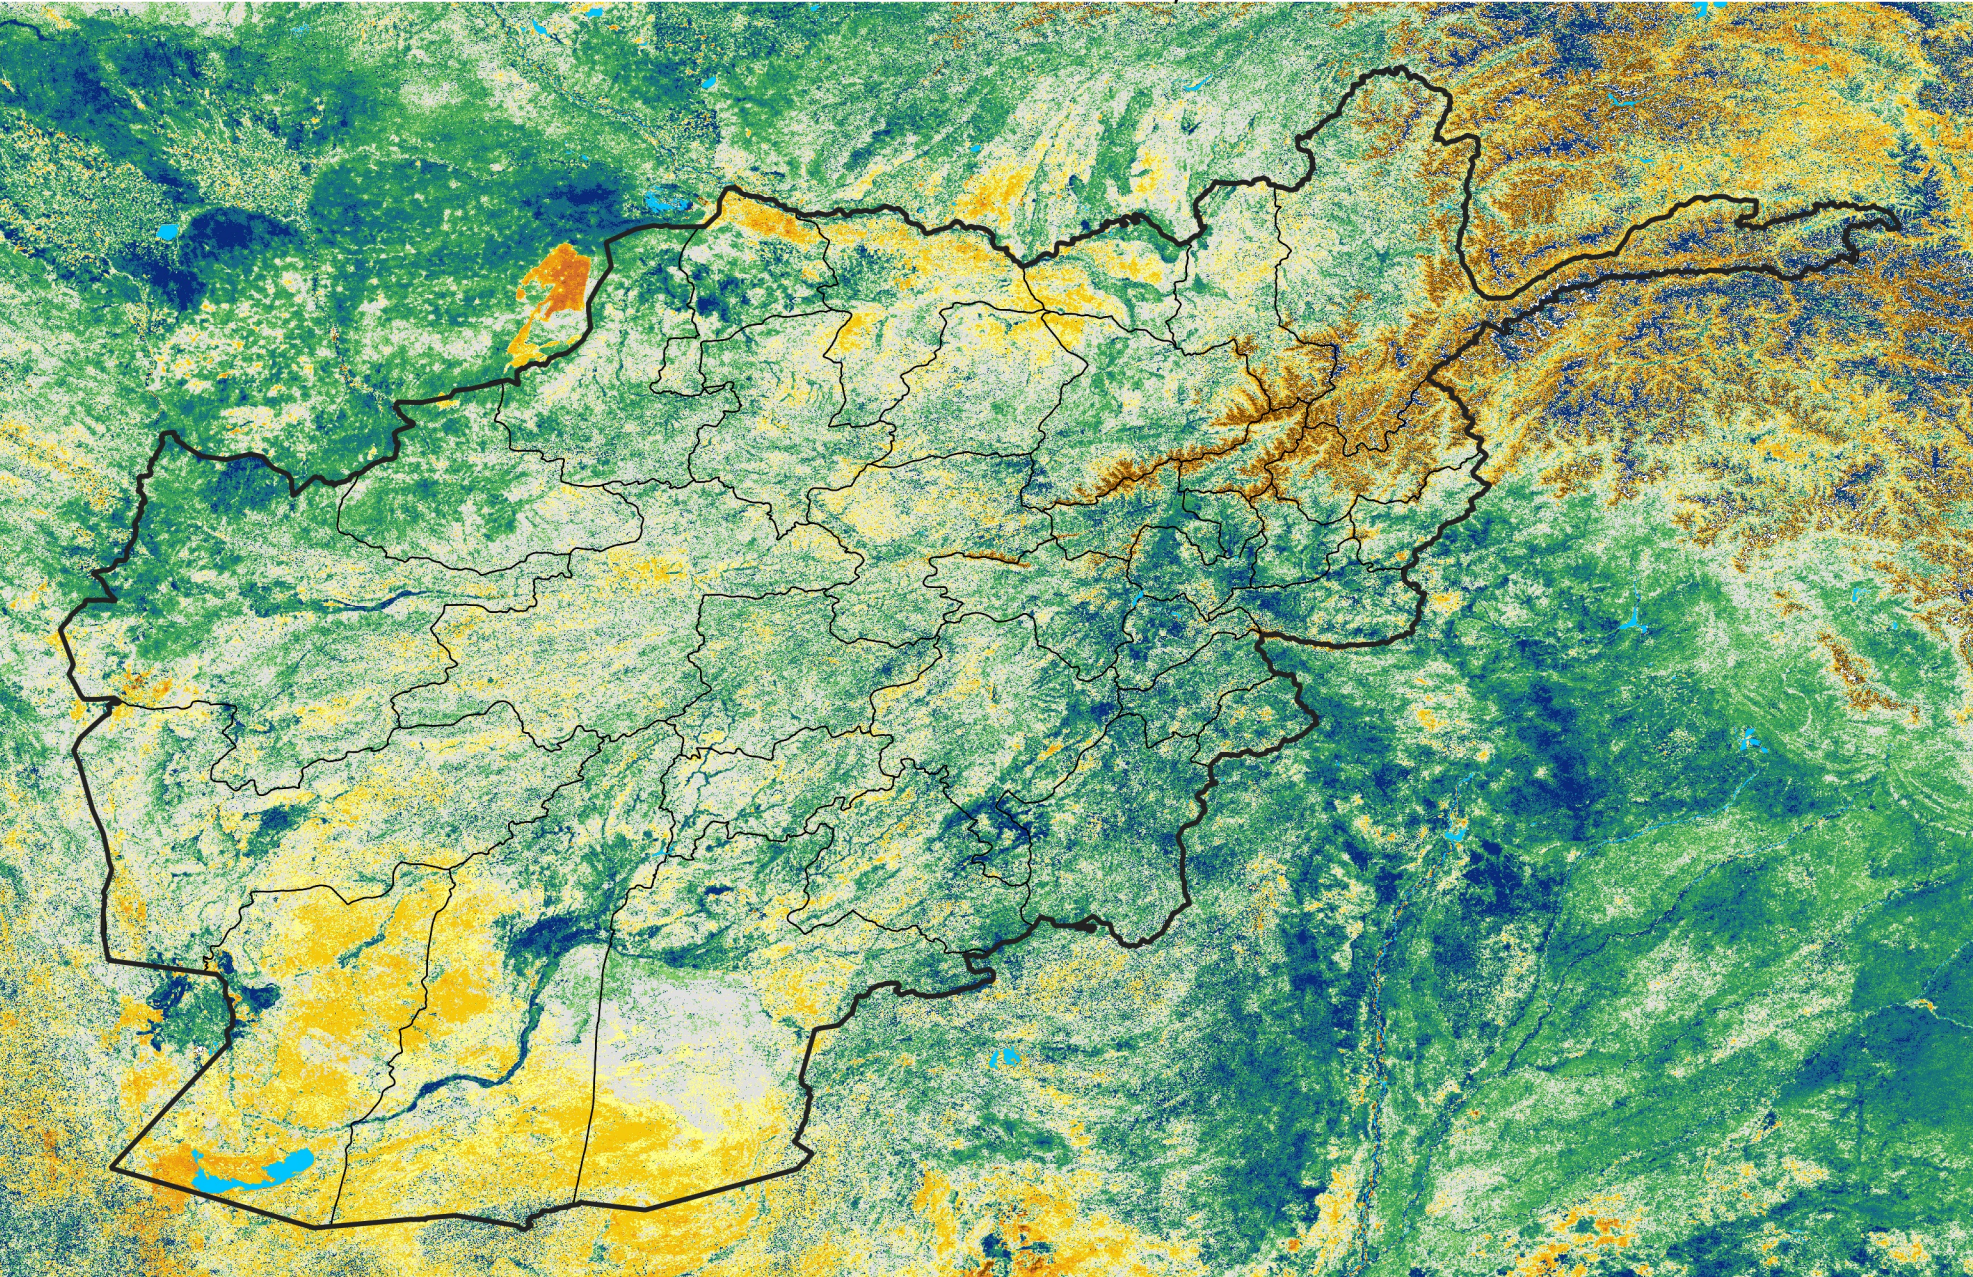

Afghanistan

Percent of Mean NDVI

2019 / mean (2003 - 2022)

Period 29 / October 11 - 20, 2019

Percent of Normal