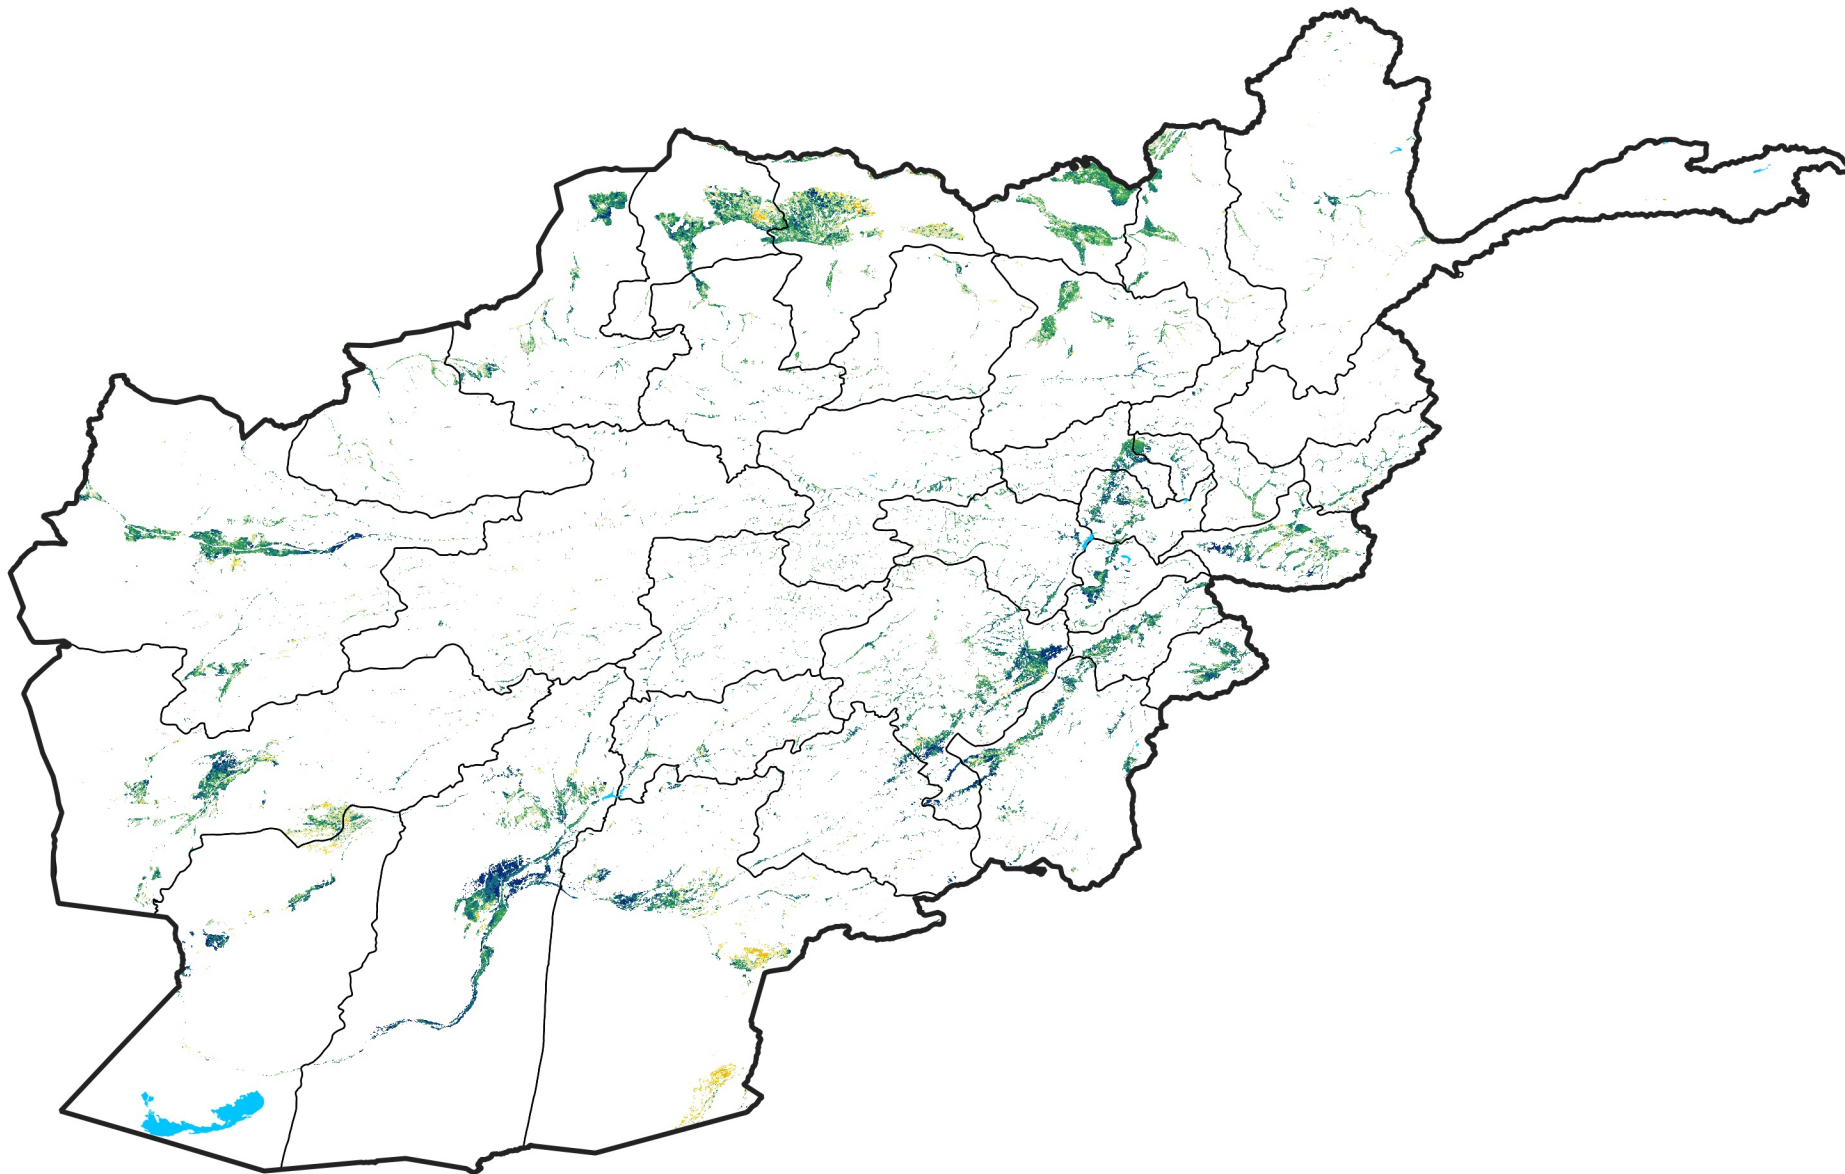

Afghanistan Irrigated Agricultural Areas

Percent of Mean NDVI

2019 / mean (2003 - 2022)

Period 29 / October 11 - 20, 2019

Percent of Normal