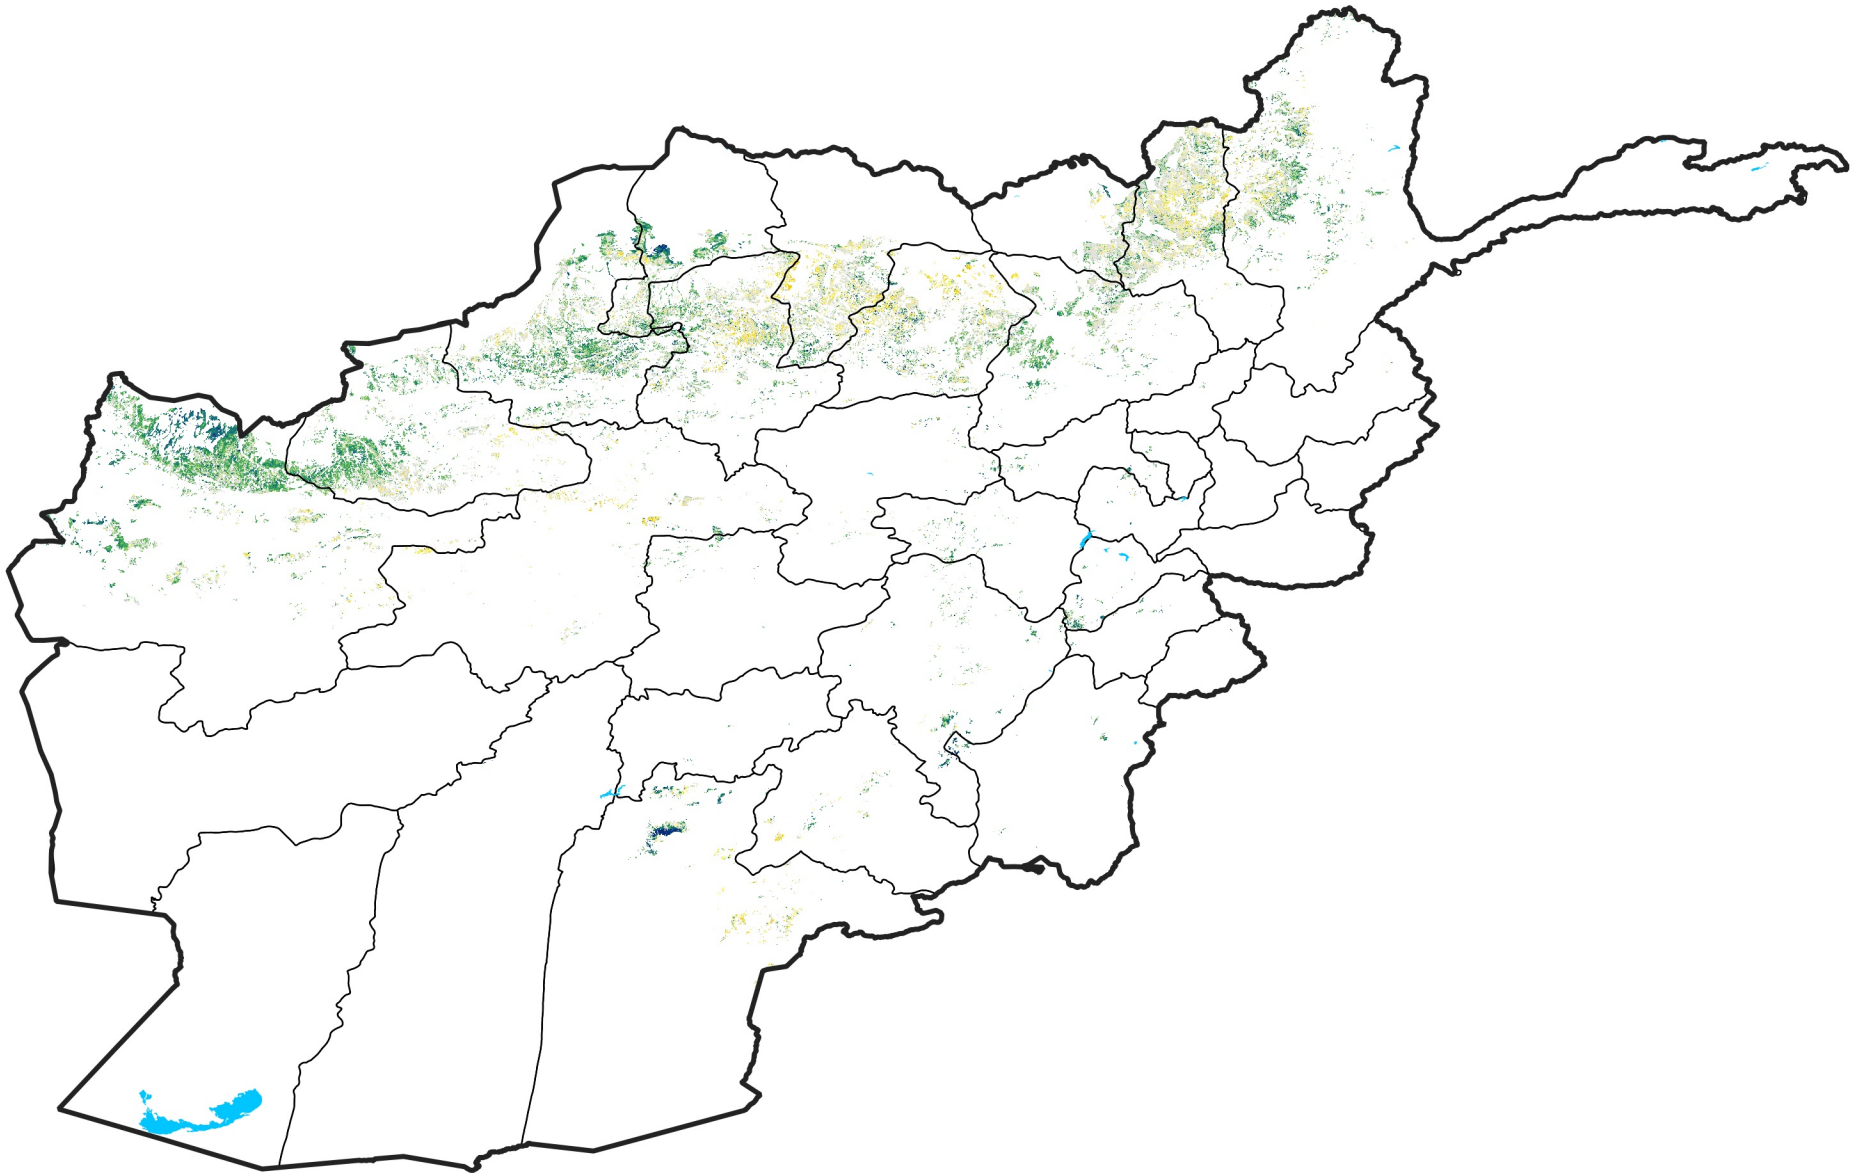

Afghanistan Rainfed Agricultural Areas

Percent of Mean NDVI

2019 / mean (2003 - 2022)

Period 29 / October 11 - 20, 2019

Percent of Normal