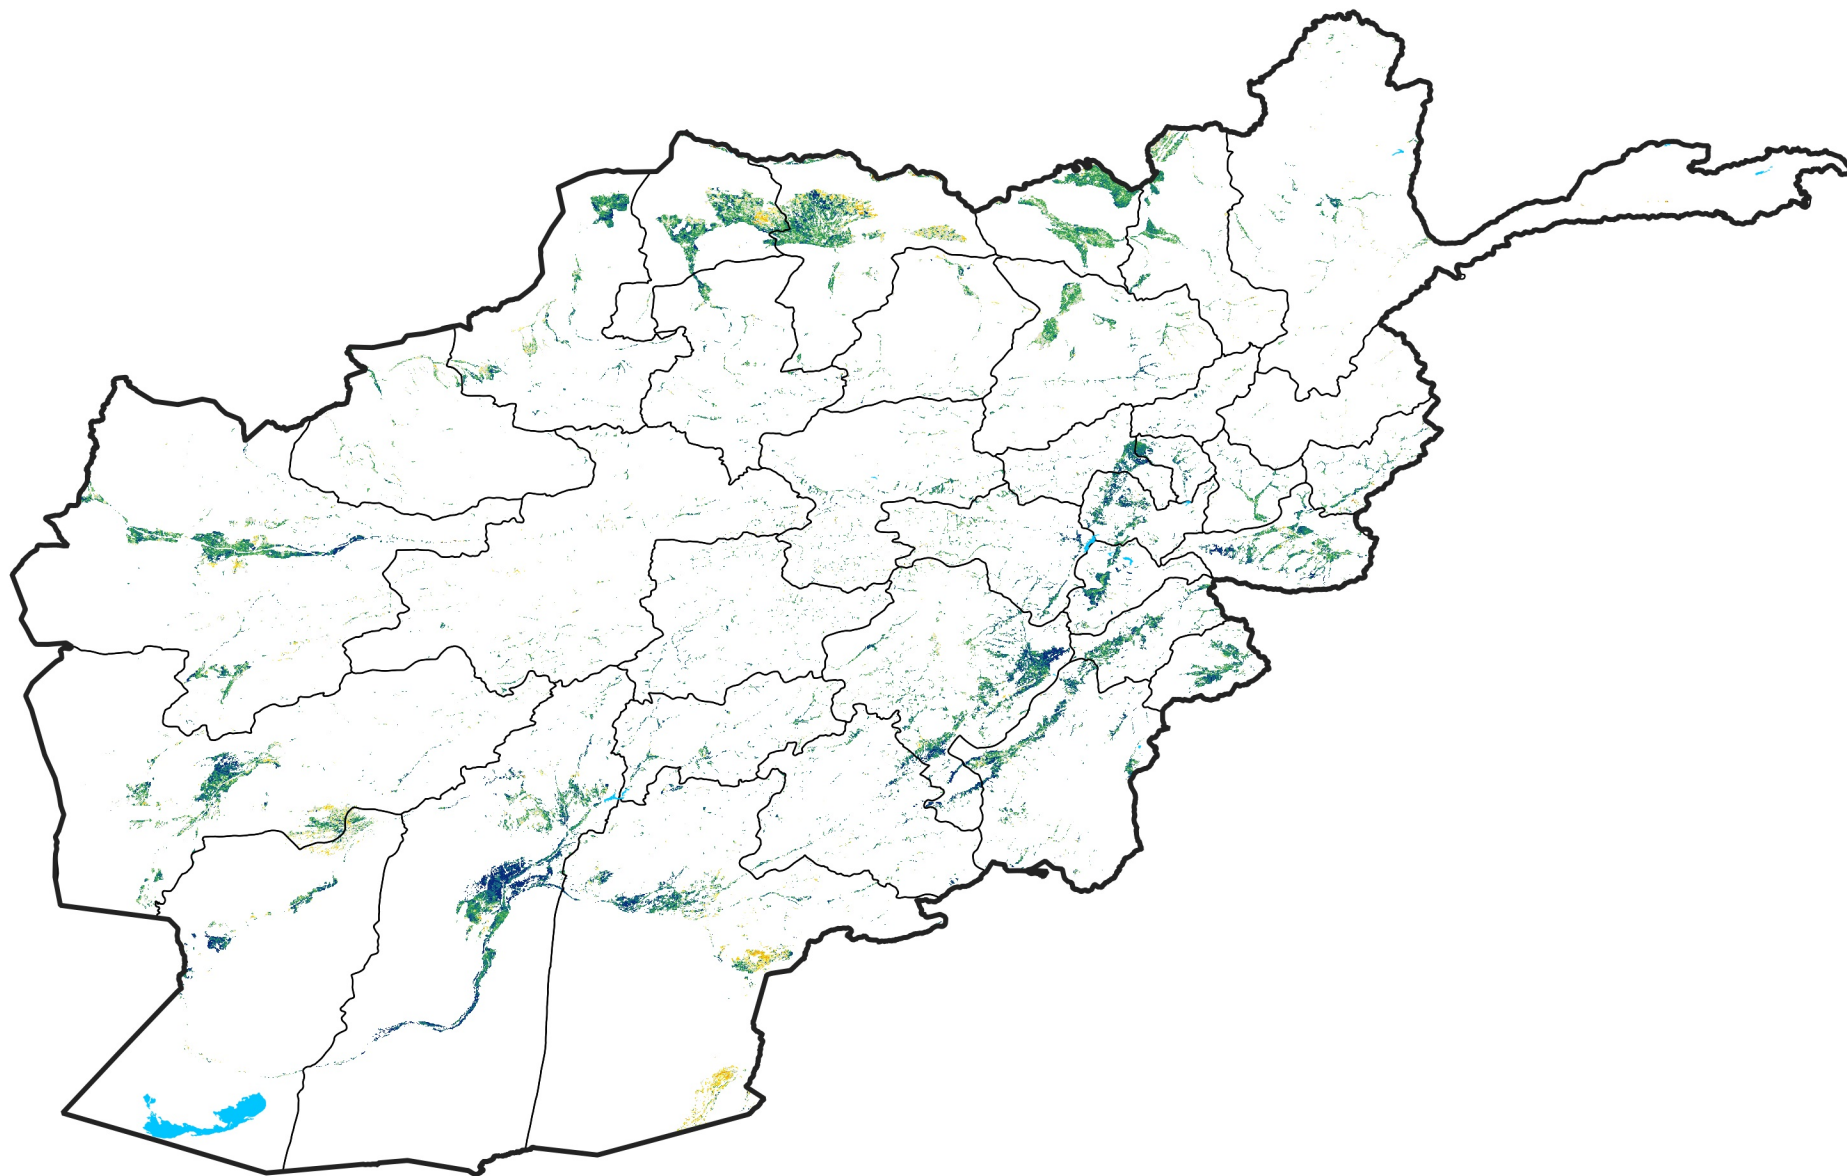

Afghanistan Irrigated Agricultural Areas

Percent of Mean NDVI

2019 / mean (2003 - 2022)

Period 30 / October 21 - 31, 2019

Percent of Normal