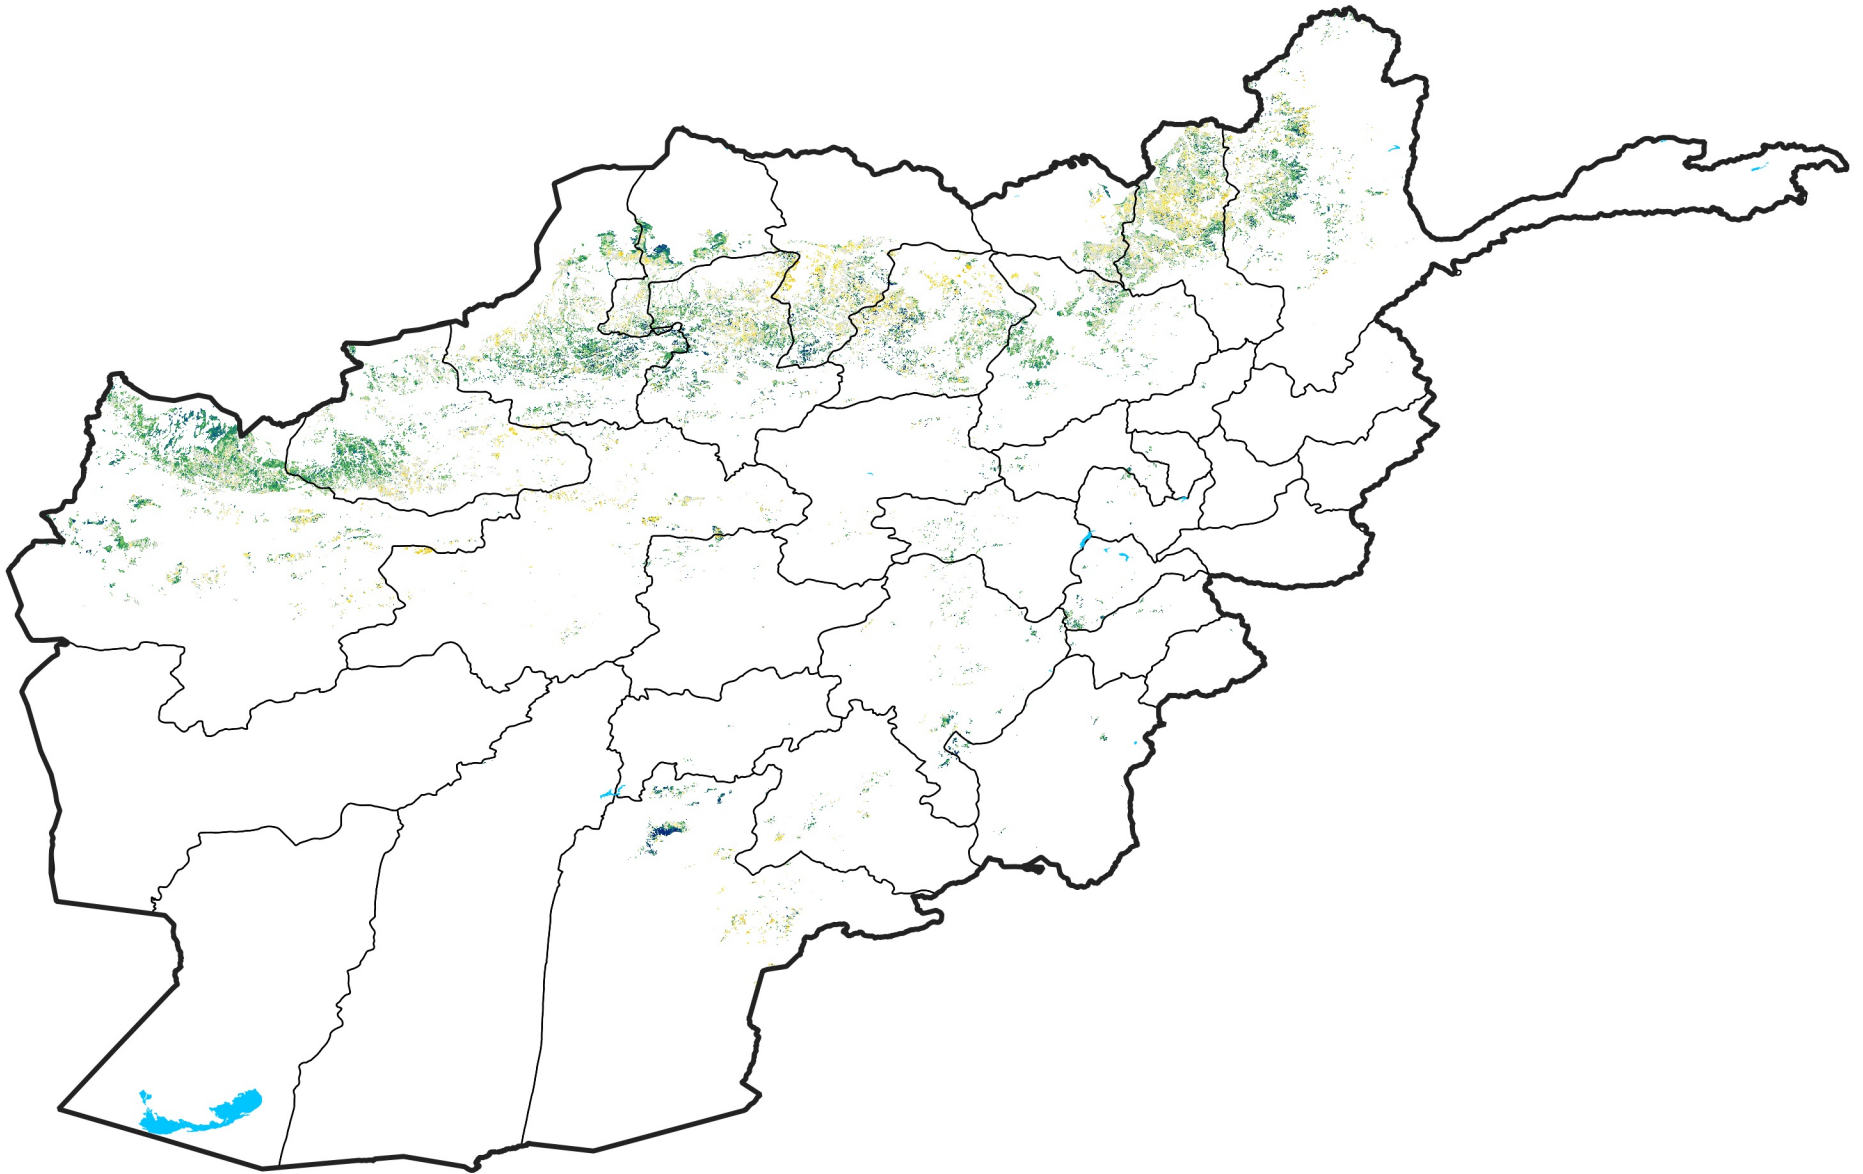

Afghanistan Rainfed Agricultural Areas

Percent of Mean NDVI

2019 / mean (2003 - 2022)

Period 30 / October 21 - 31, 2019

Percent of Normal