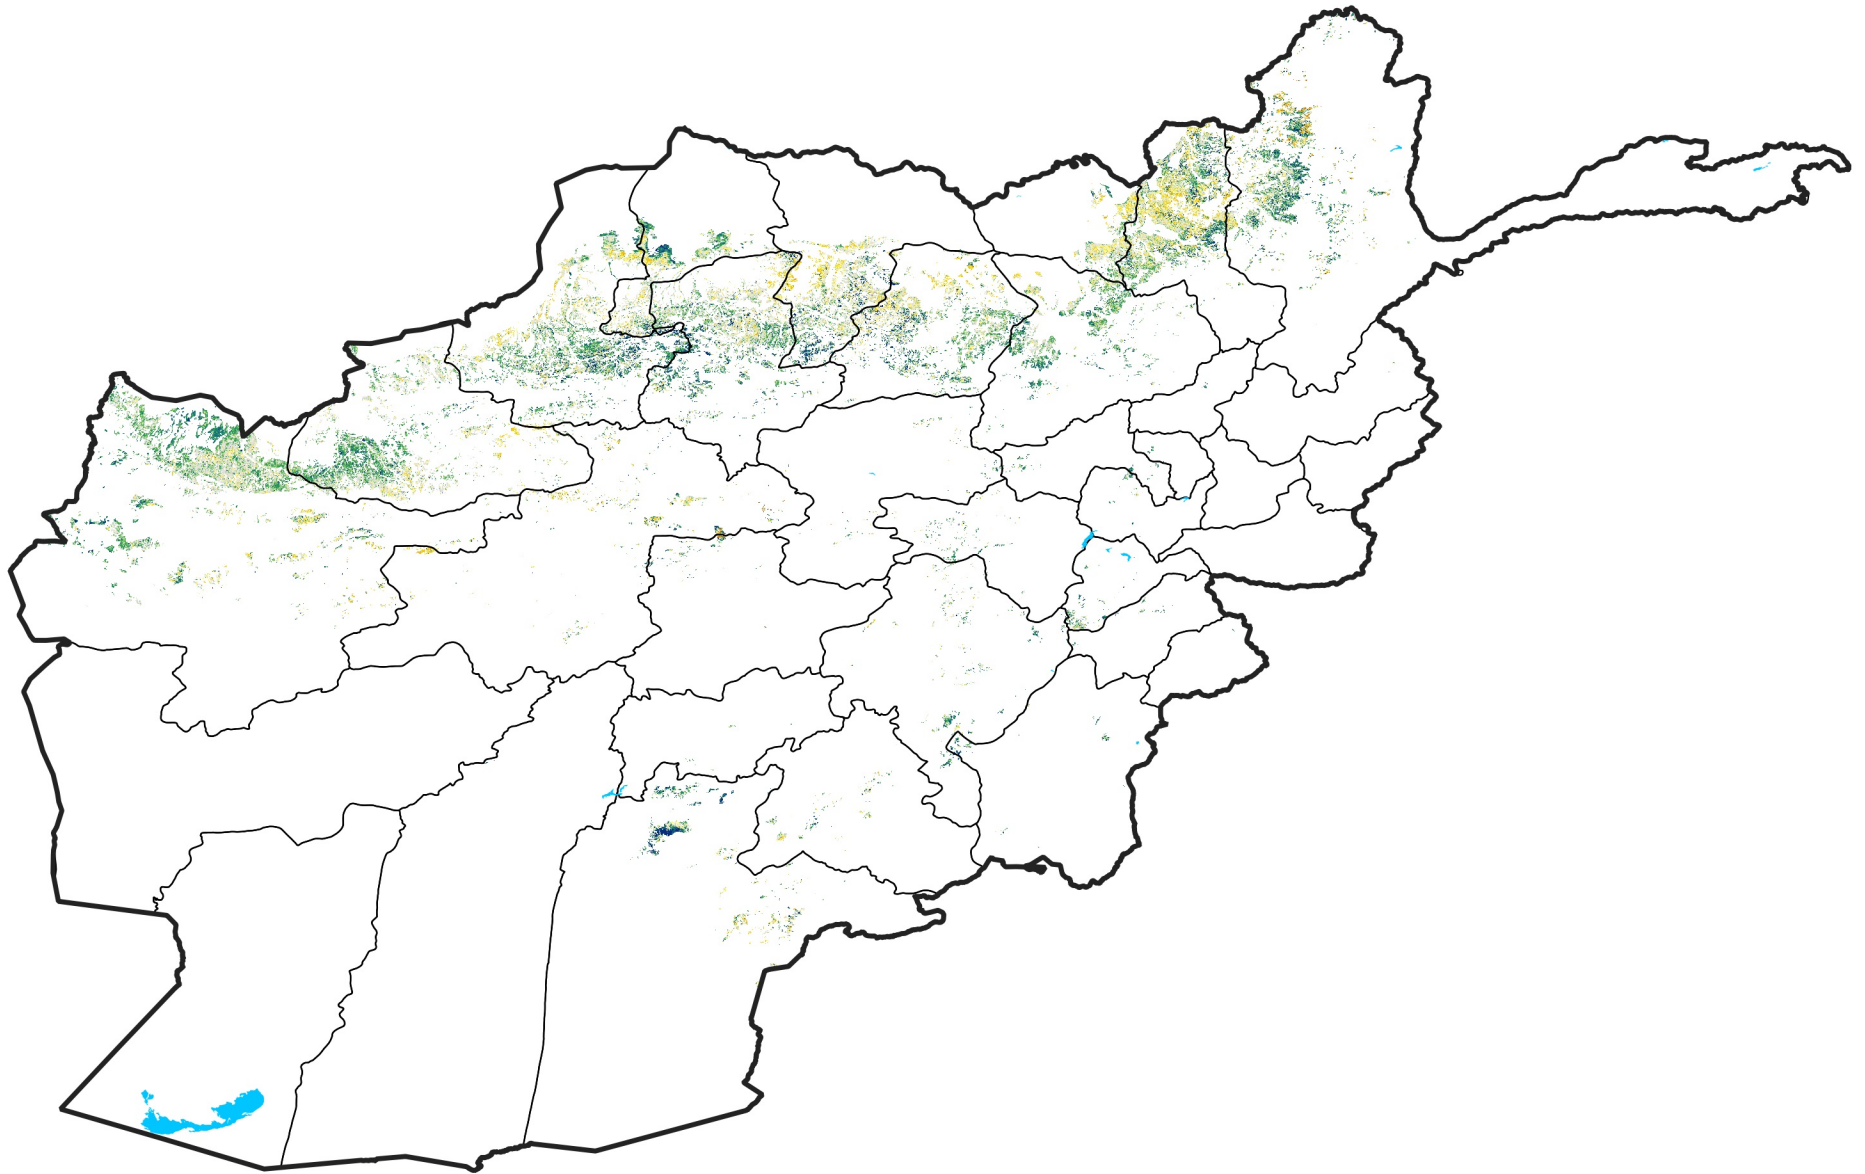

Afghanistan Rainfed Agricultural Areas

Percent of Mean NDVI

2019 / mean (2003 - 2022)

Period 31 / November 01 - 10, 2019

Percent of Normal