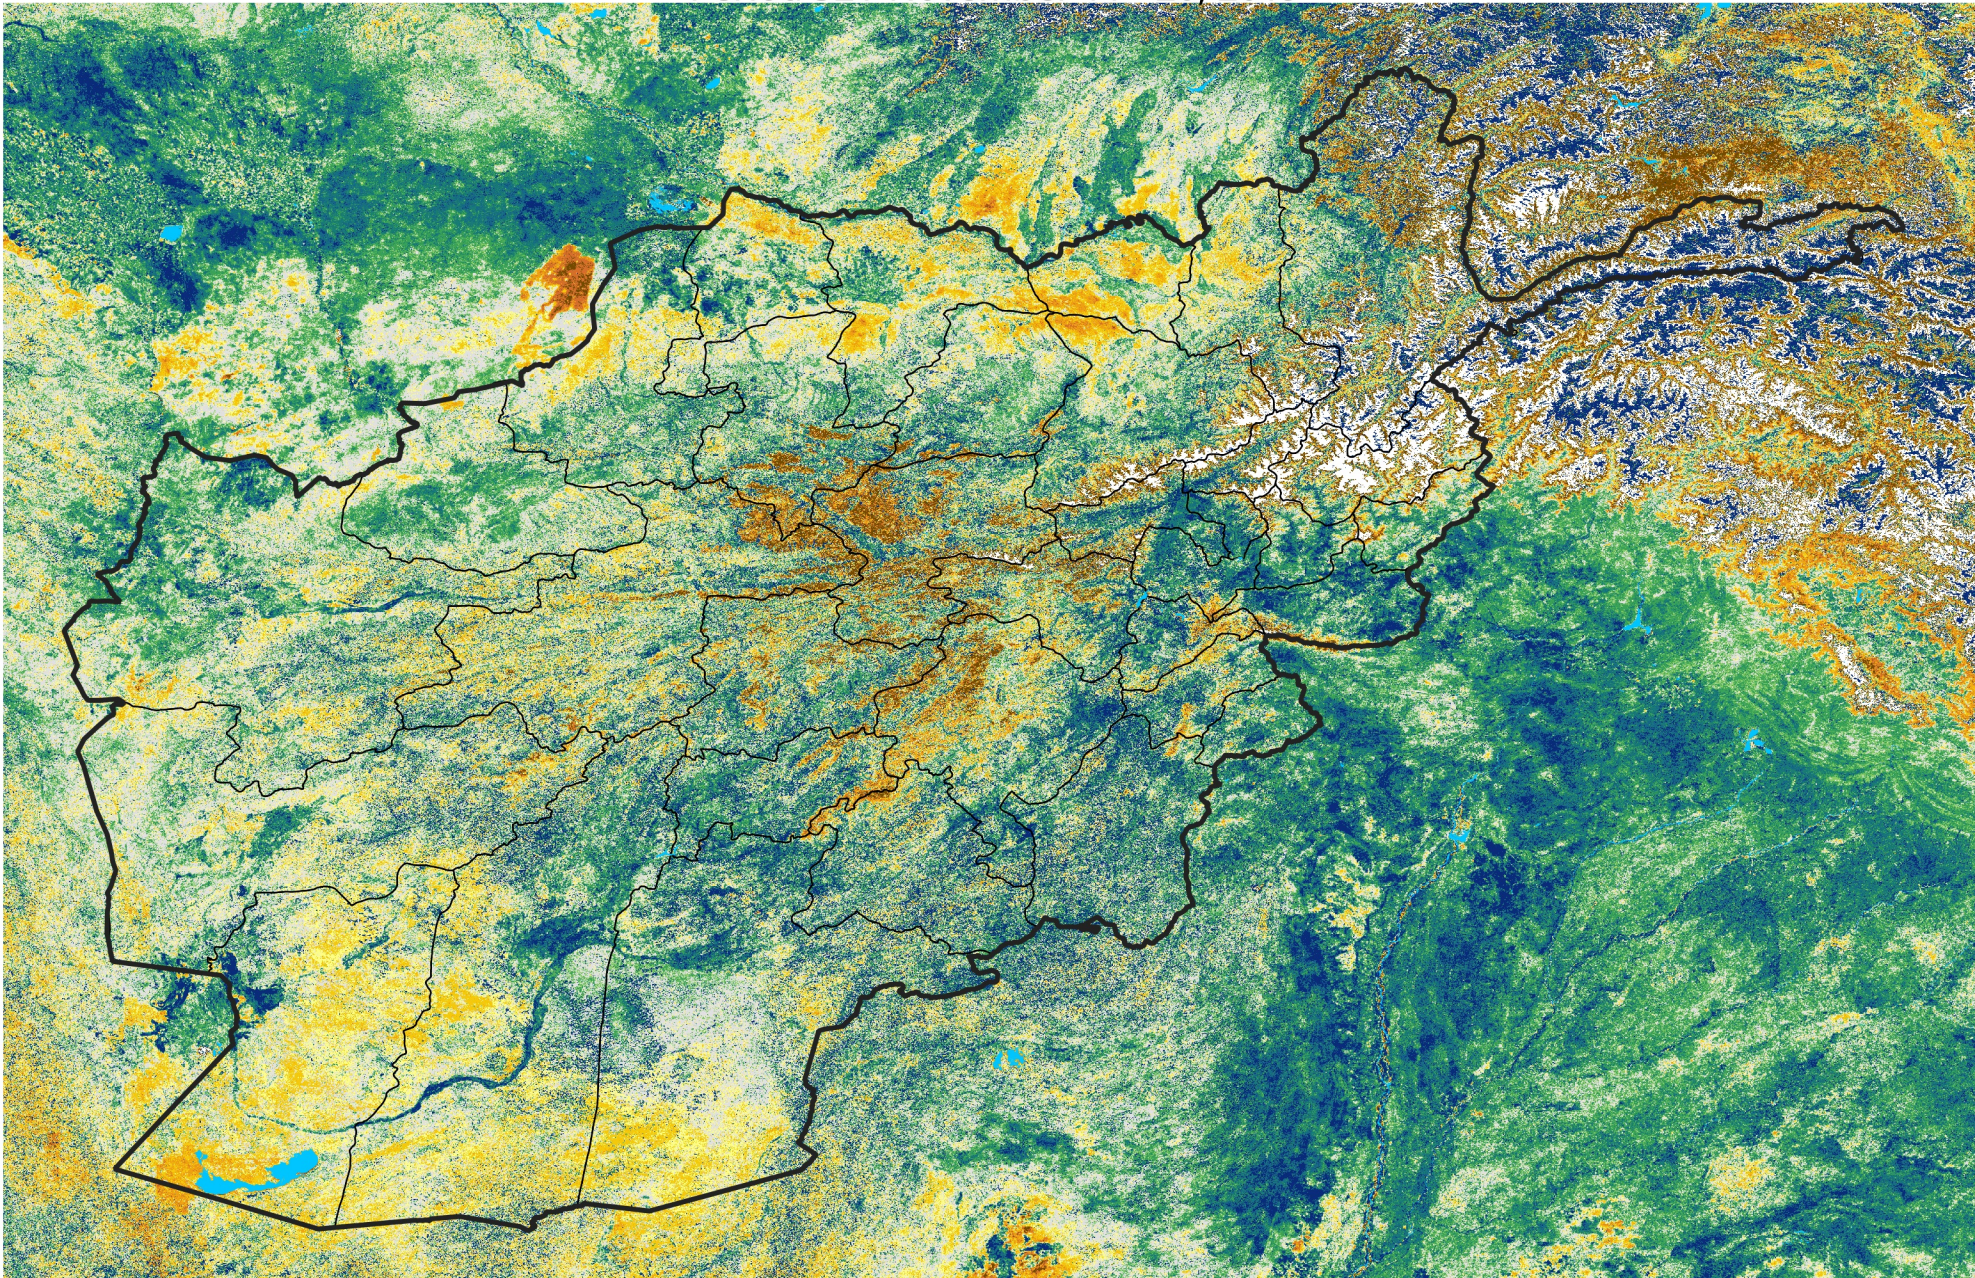

Afghanistan

Percent of Mean NDVI

2019 / mean (2003 - 2022)

Period 32 / November 11 - 20, 2019

Percent of Normal