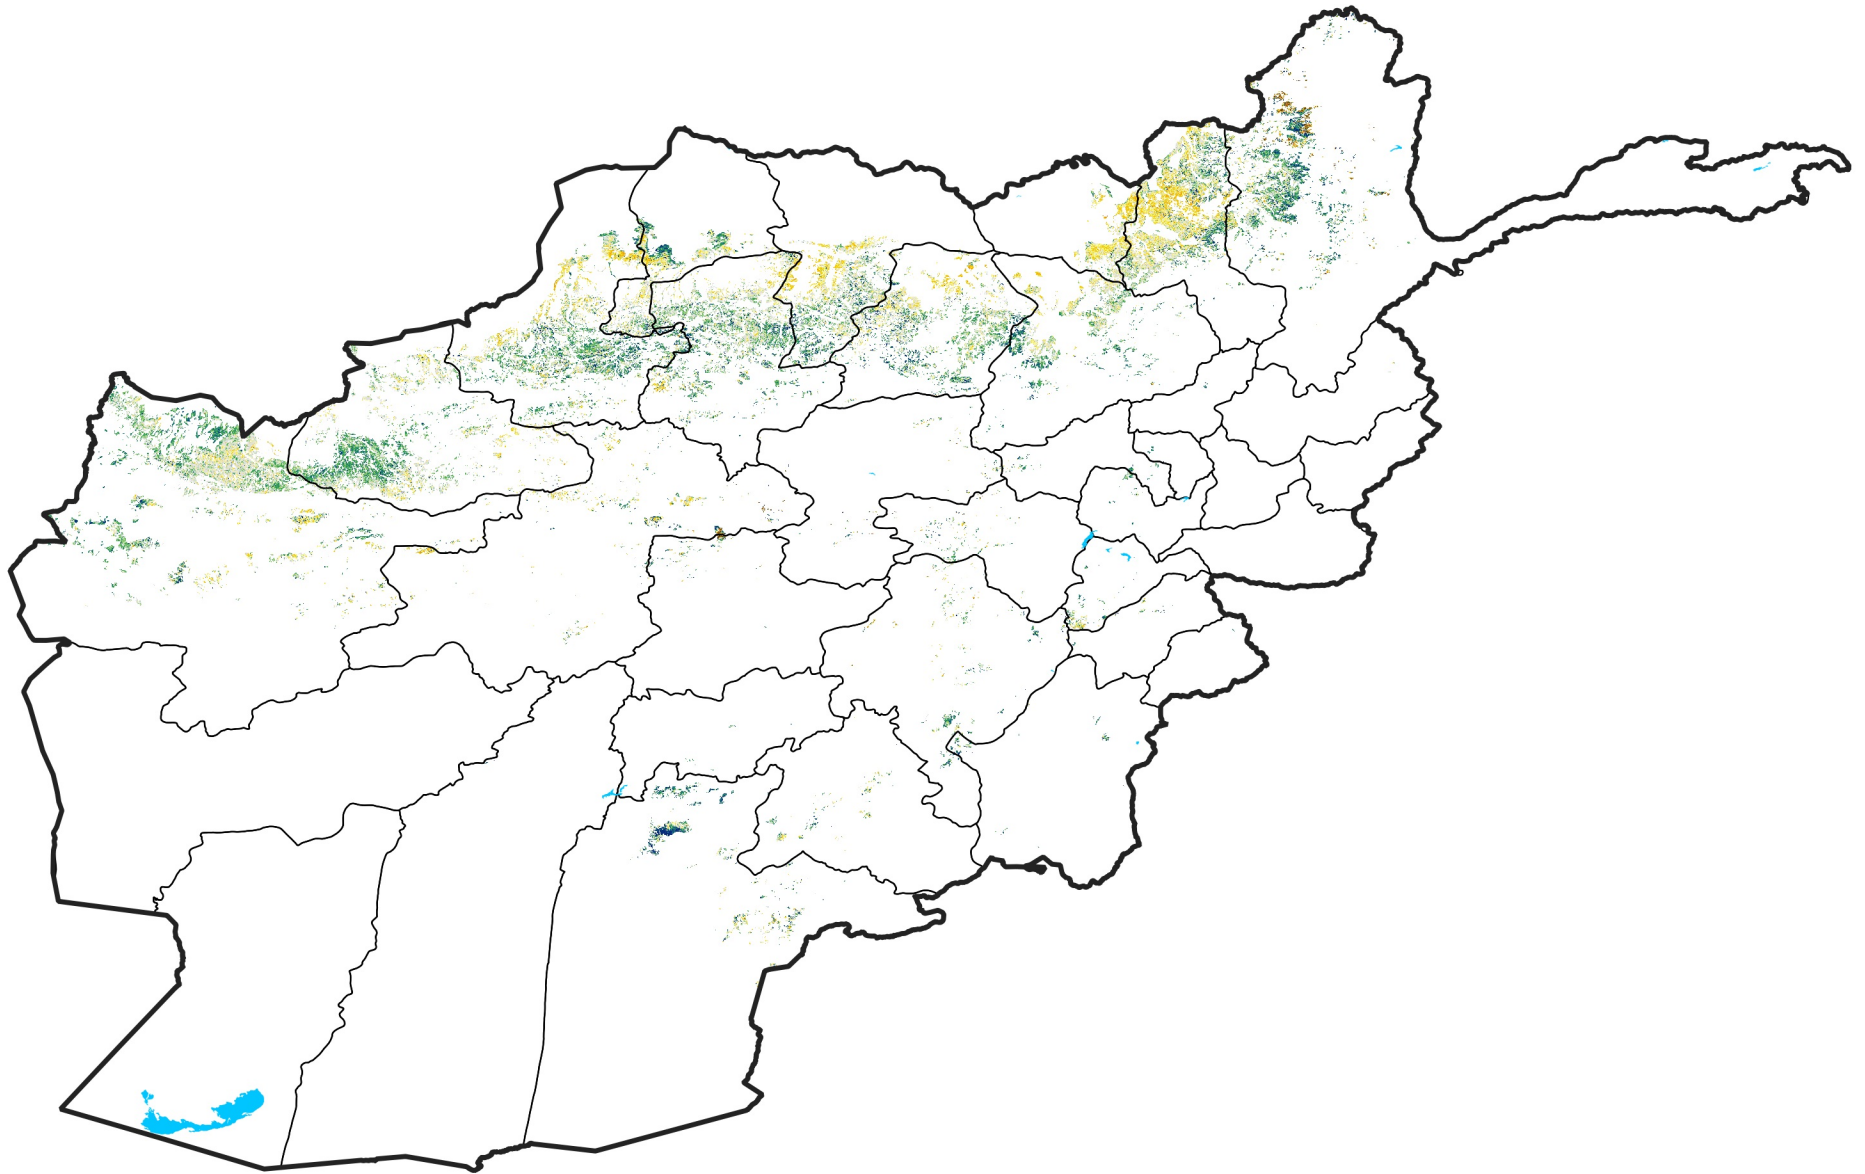

Afghanistan Rainfed Agricultural Areas

Percent of Mean NDVI

2019 / mean (2003 - 2022)

Period 32 / November 11 - 20, 2019

Percent of Normal