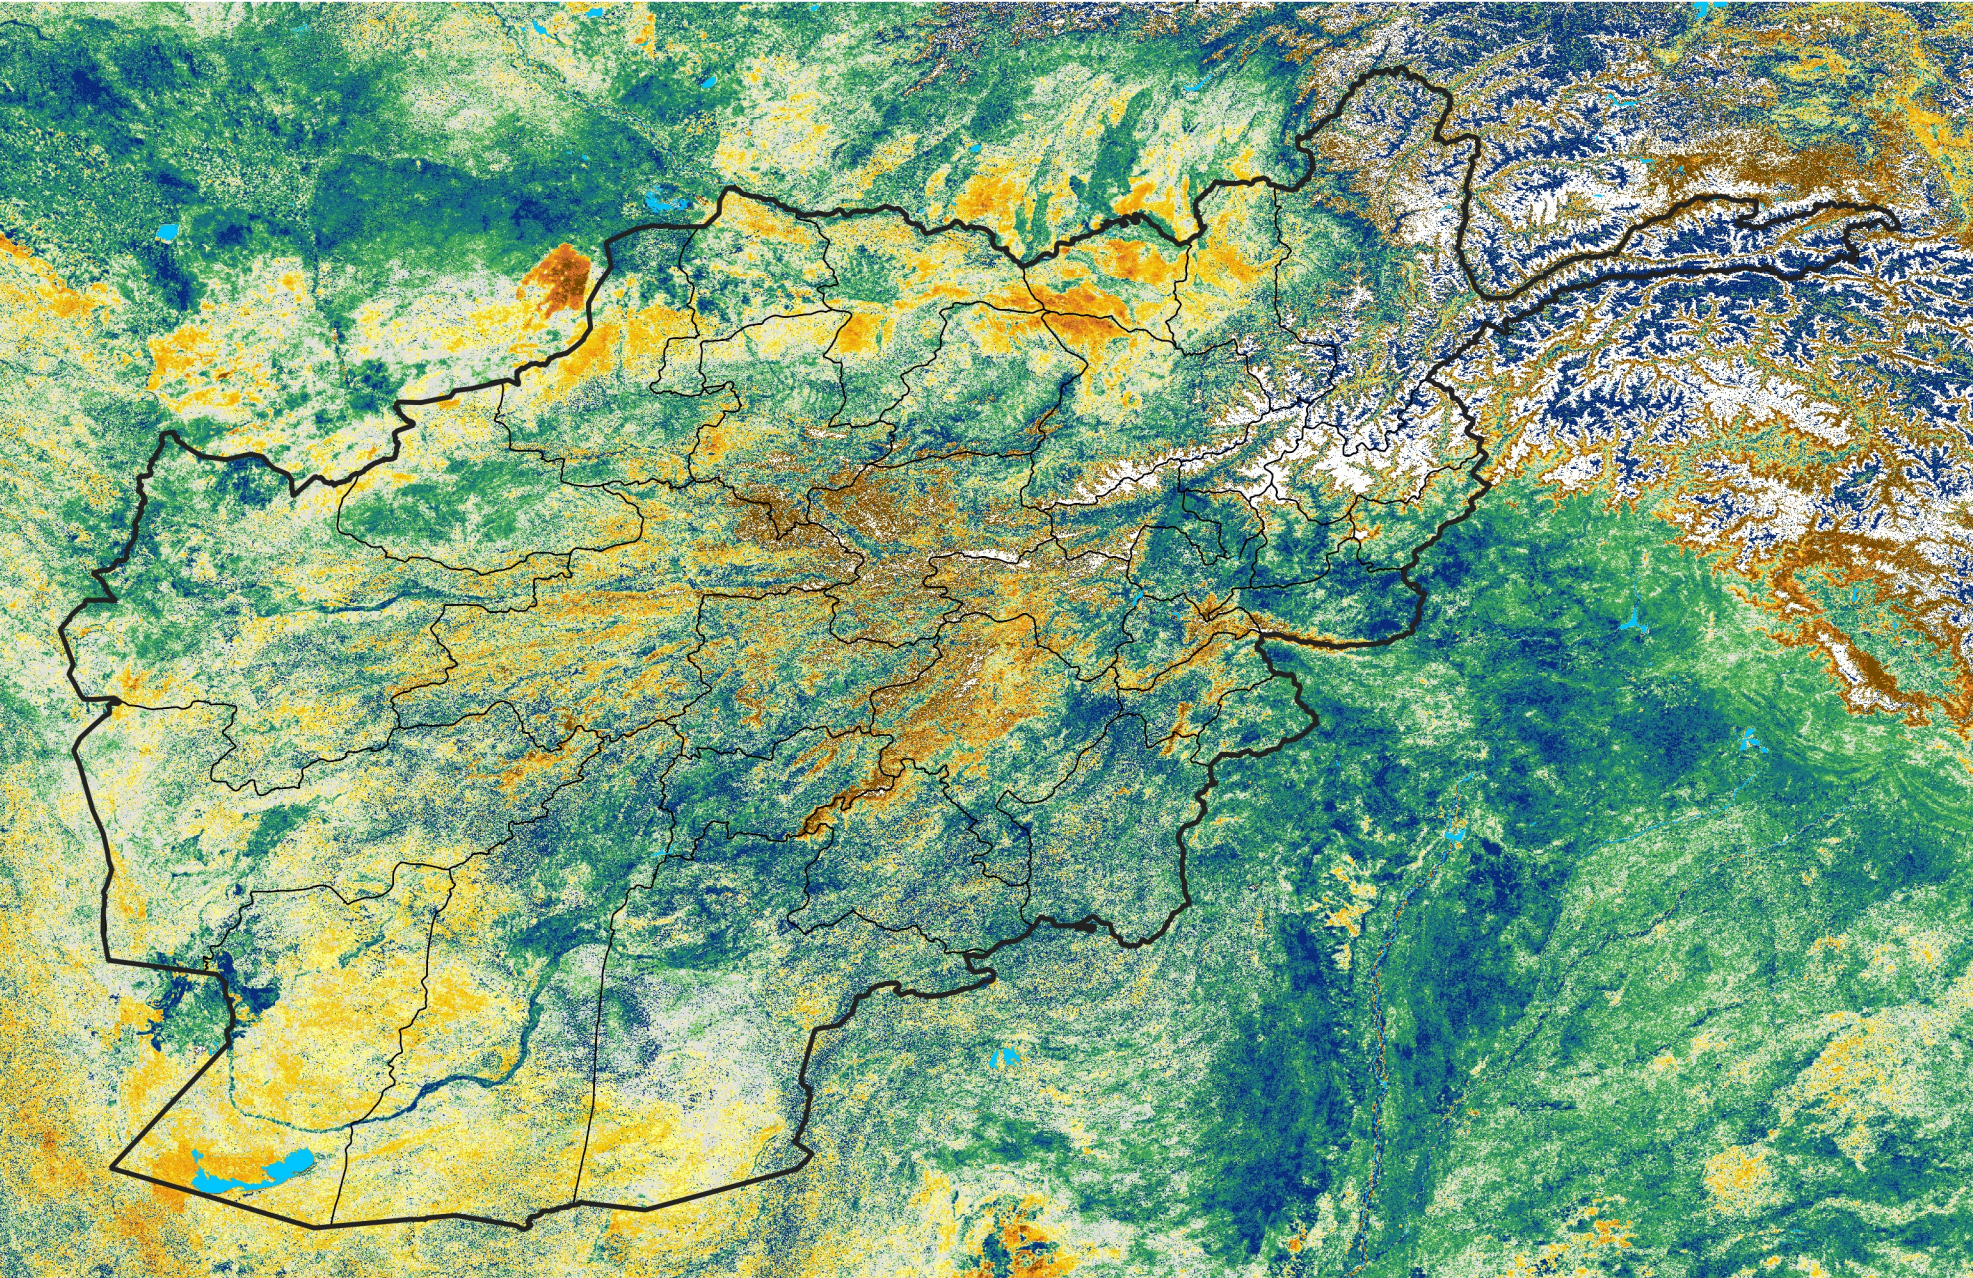

Afghanistan

Percent of Mean NDVI

2019 / mean (2003 - 2022)

Period 33 / November 21 - 30, 2019

Percent of Normal