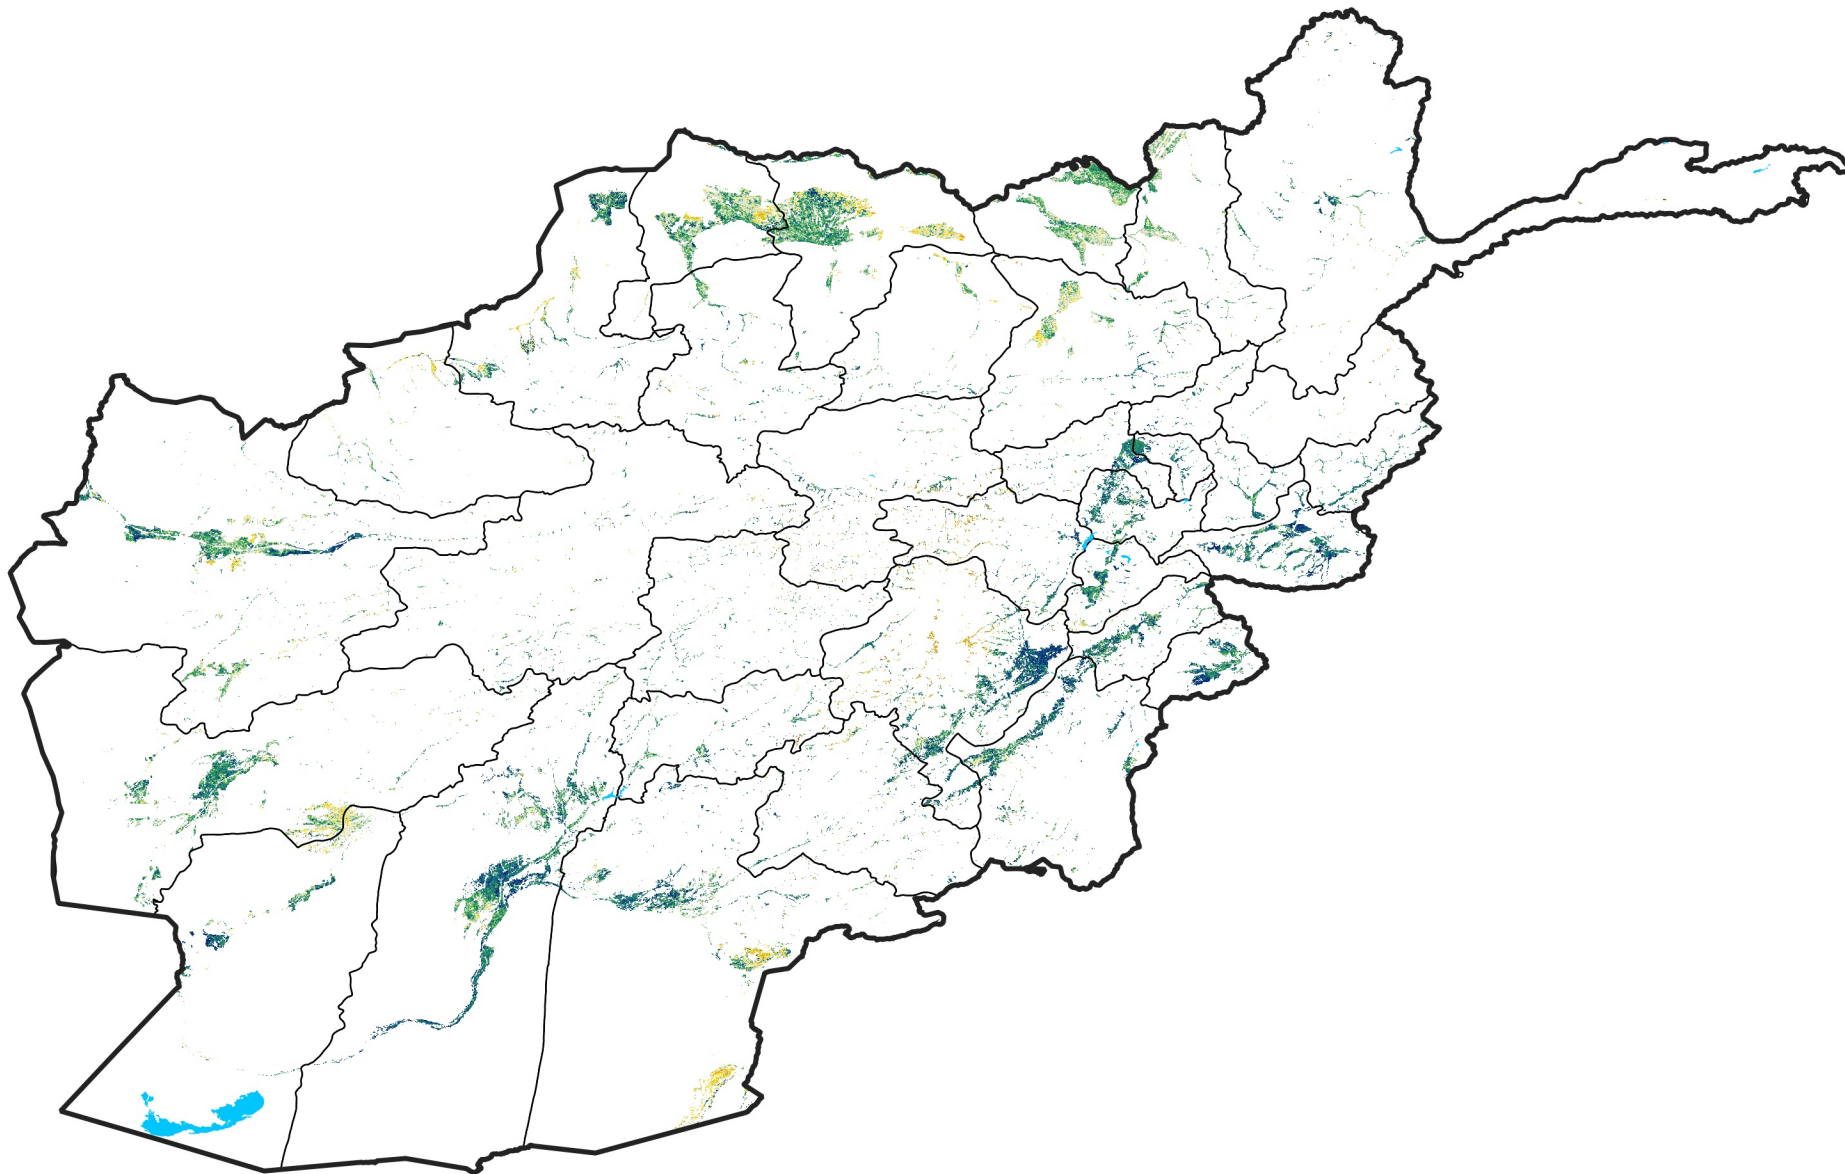

Afghanistan Irrigated Agricultural Areas

Percent of Mean NDVI

2019 / mean (2003 - 2022)

Period 33 / November 21 - 30, 2019

Percent of Normal