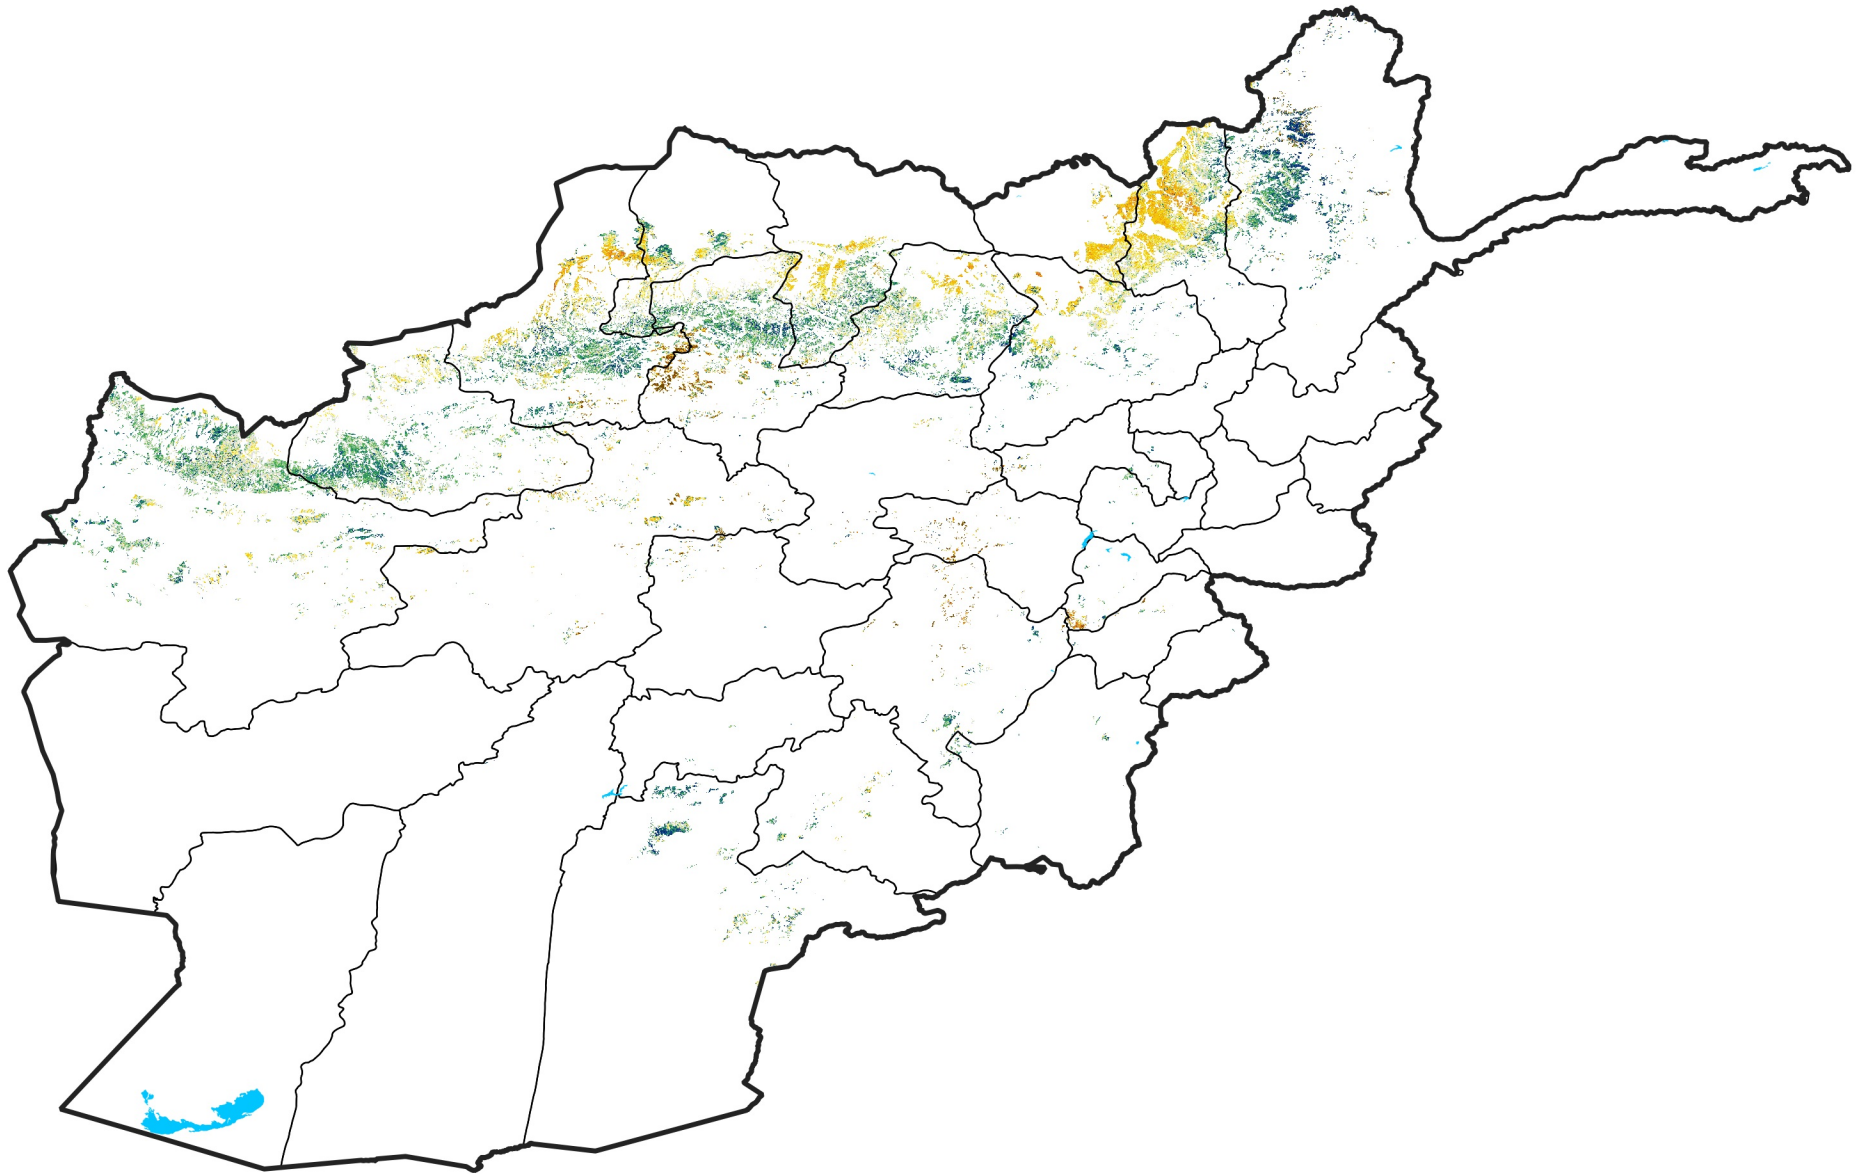

Afghanistan Rainfed Agricultural Areas

Percent of Mean NDVI

2019 / mean (2003 - 2022)

Period 34 / December 01 - 10, 2019

Percent of Normal