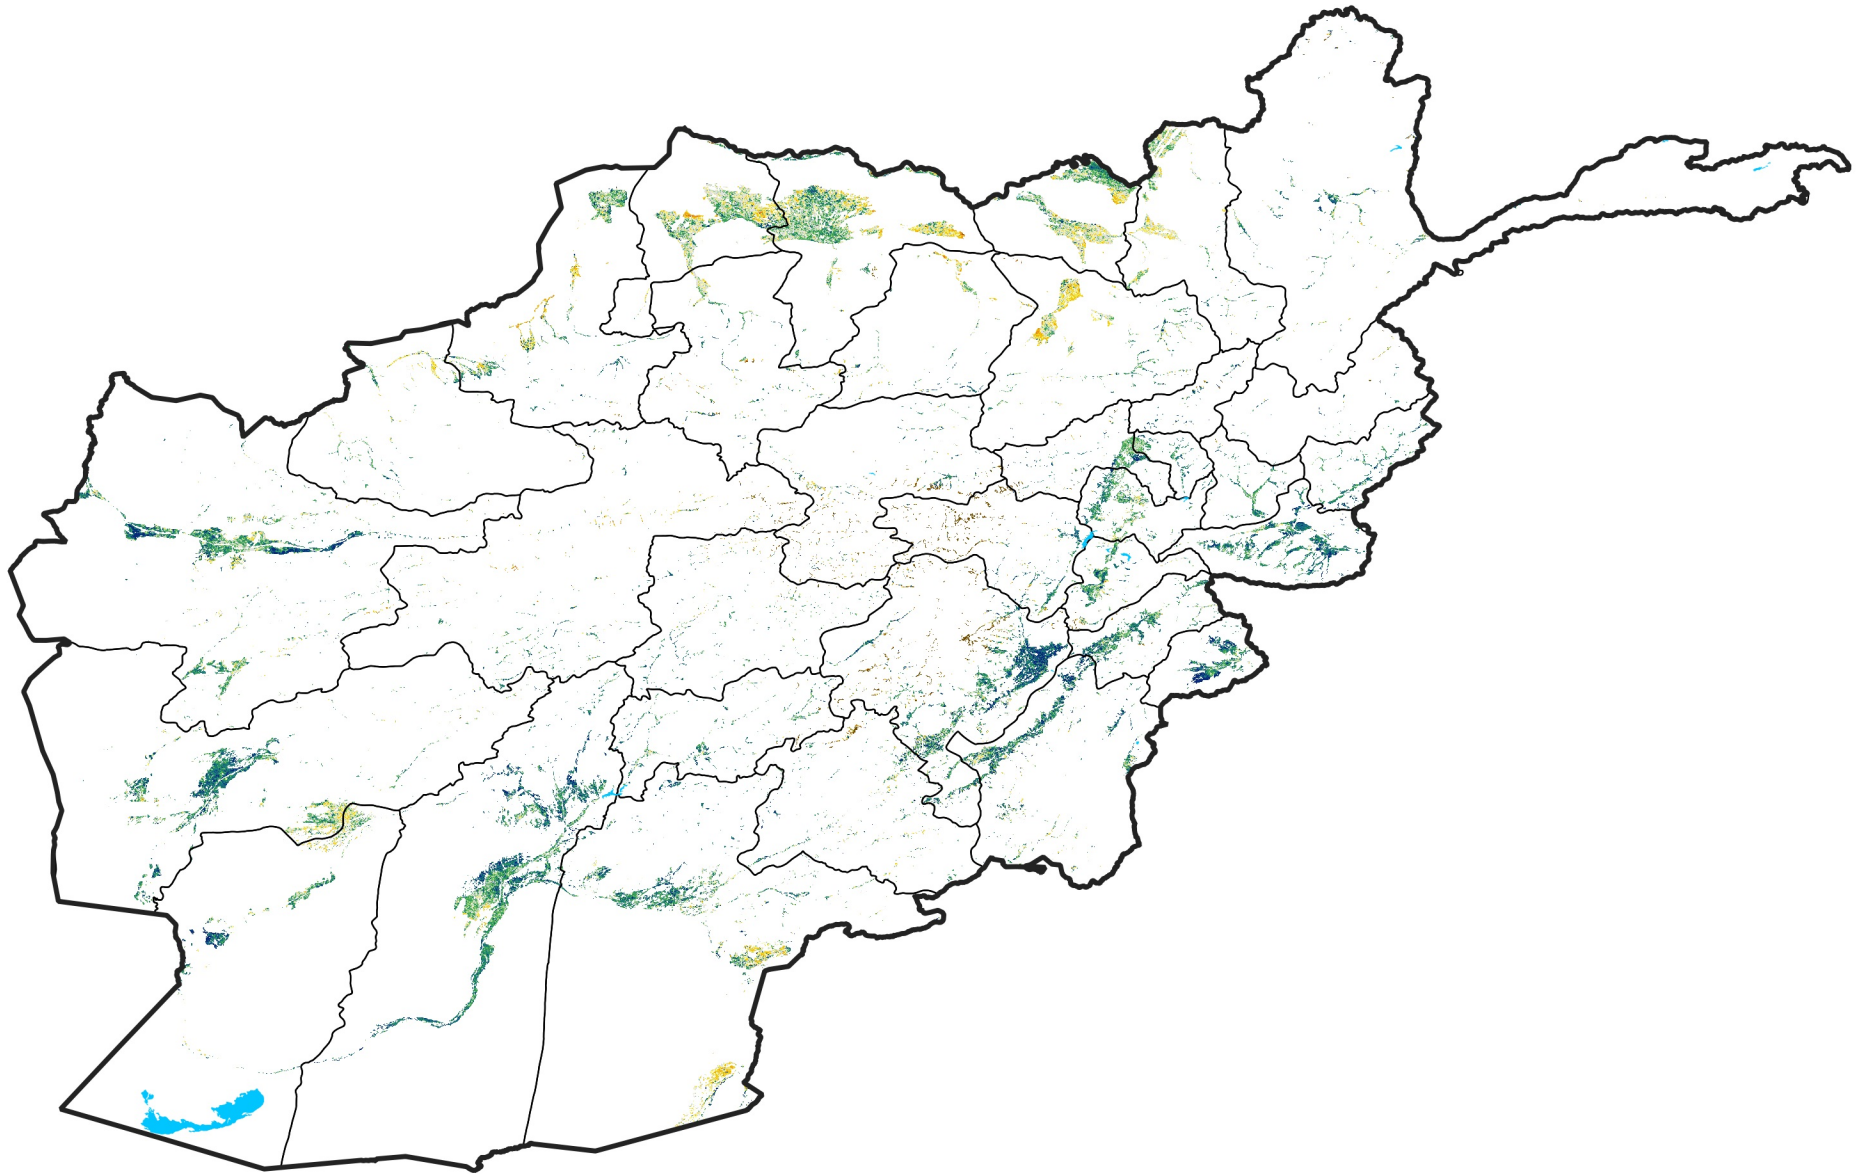

Afghanistan Irrigated Agricultural Areas

Percent of Mean NDVI

2019 / mean (2003 - 2022)

Period 35 / December 11 - 20, 2019

Percent of Normal