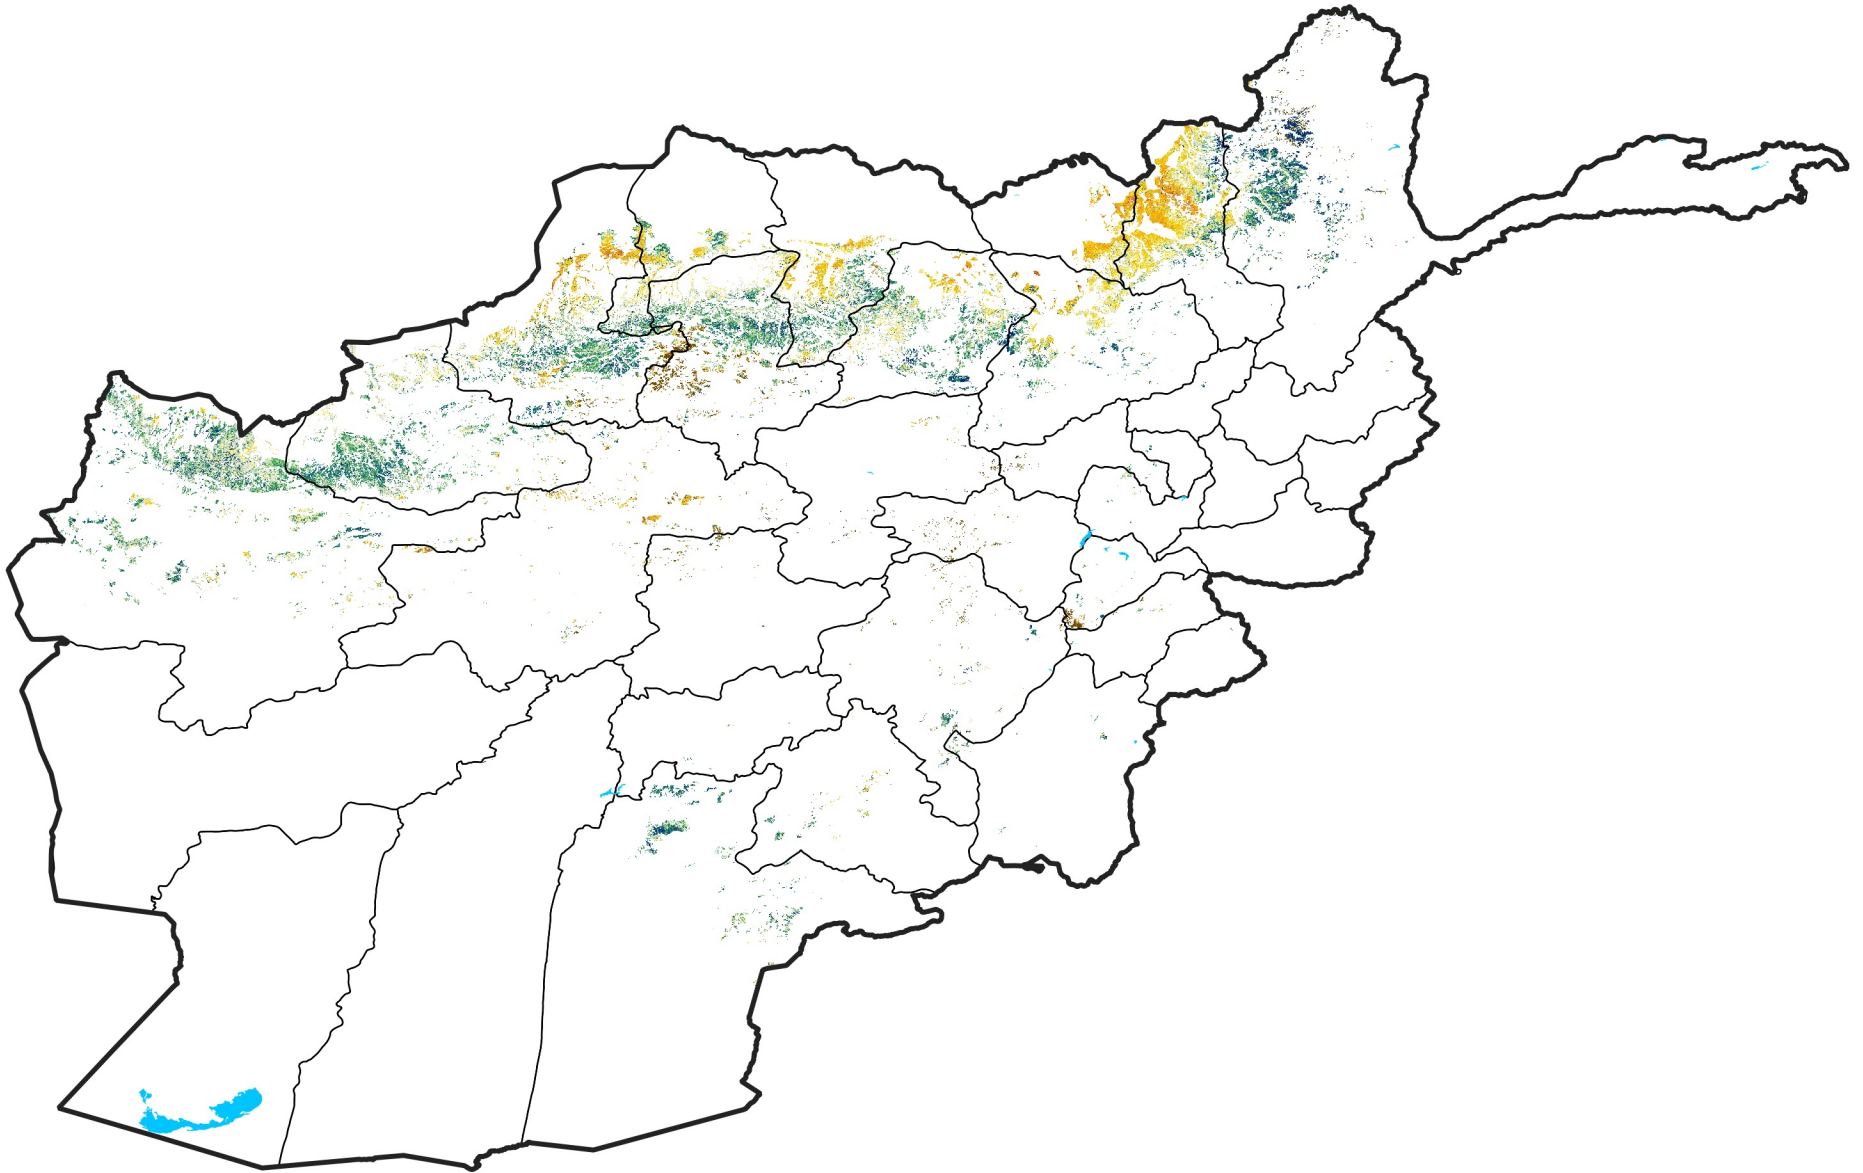

Afghanistan Rainfed Agricultural Areas

Percent of Mean NDVI

2019 / mean (2003 - 2022)

Period 35 / December 11 - 20, 2019

Percent of Normal