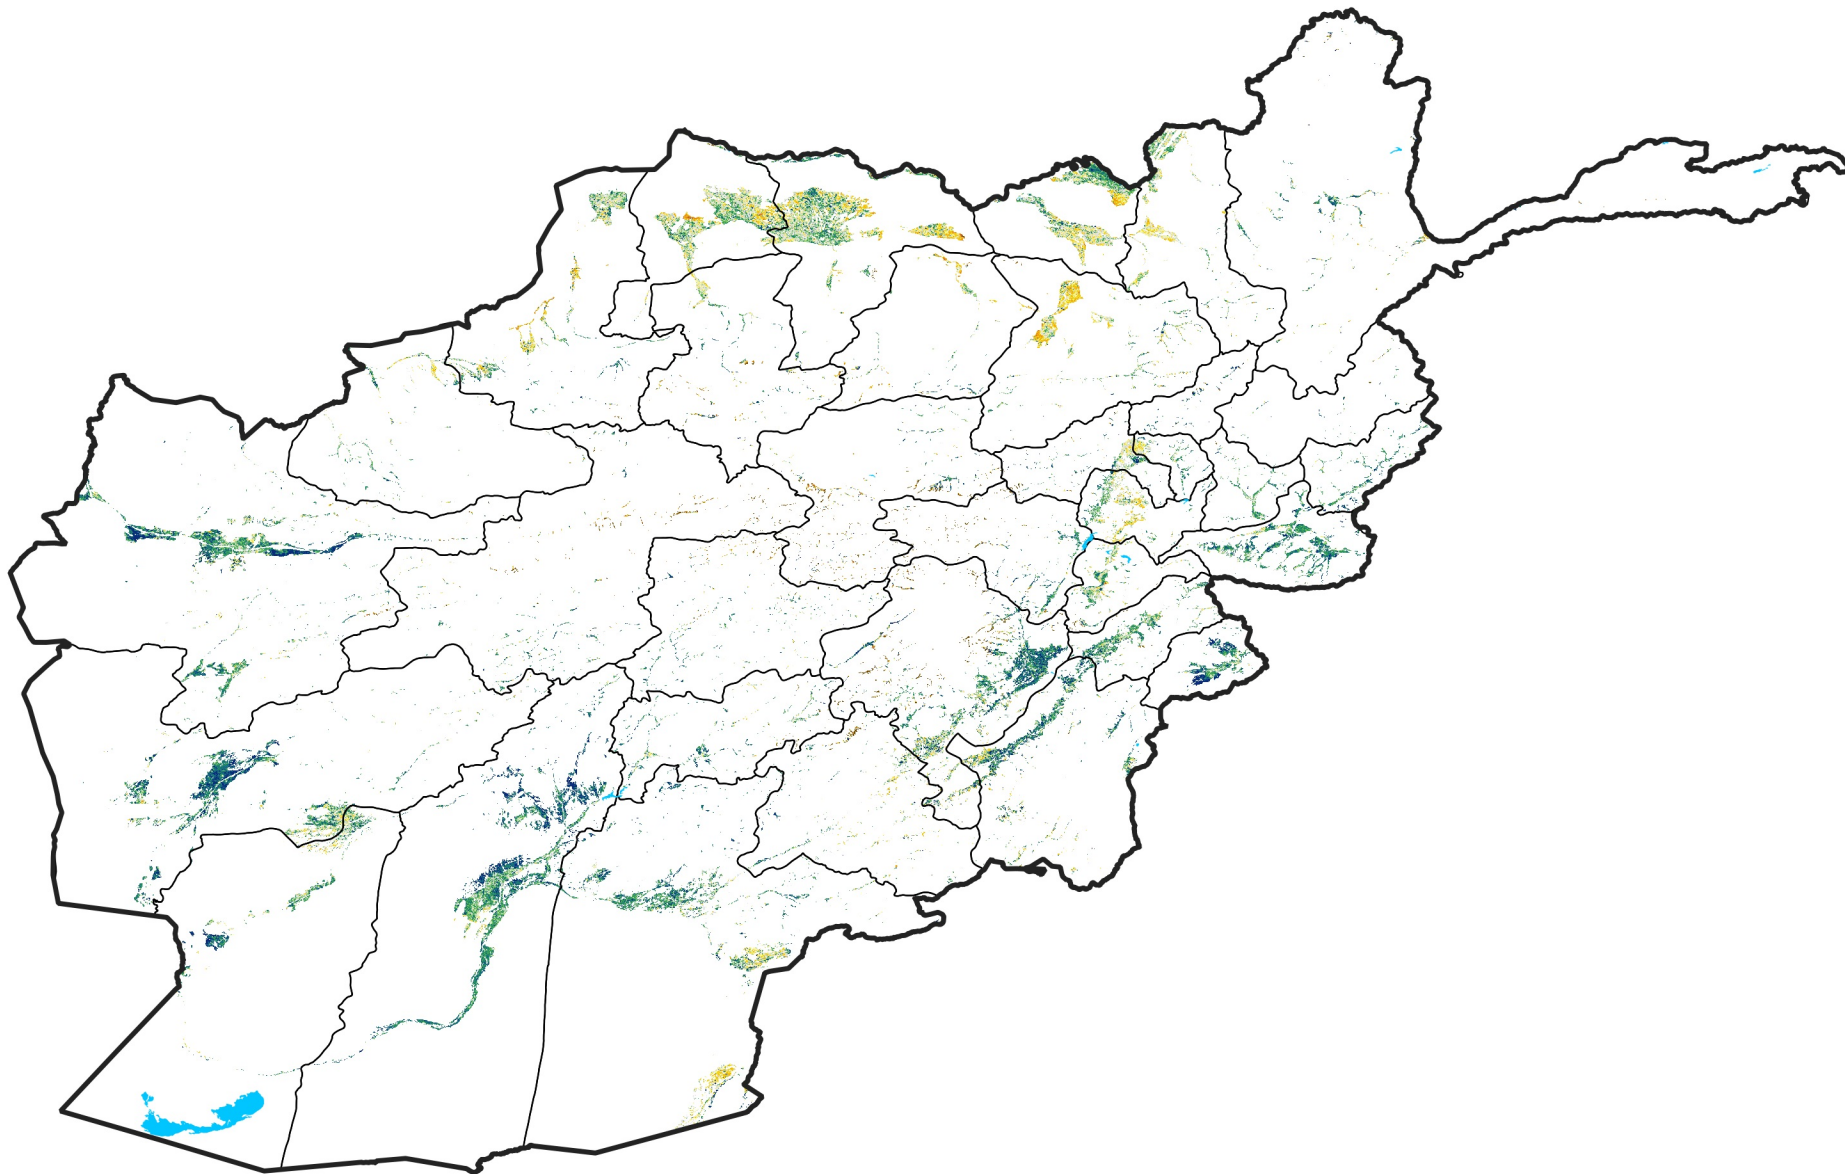

Afghanistan Irrigated Agricultural Areas

Percent of Mean NDVI

2019 / mean (2003 - 2022)

Period 36 / December 21 - 31, 2019

Percent of Normal