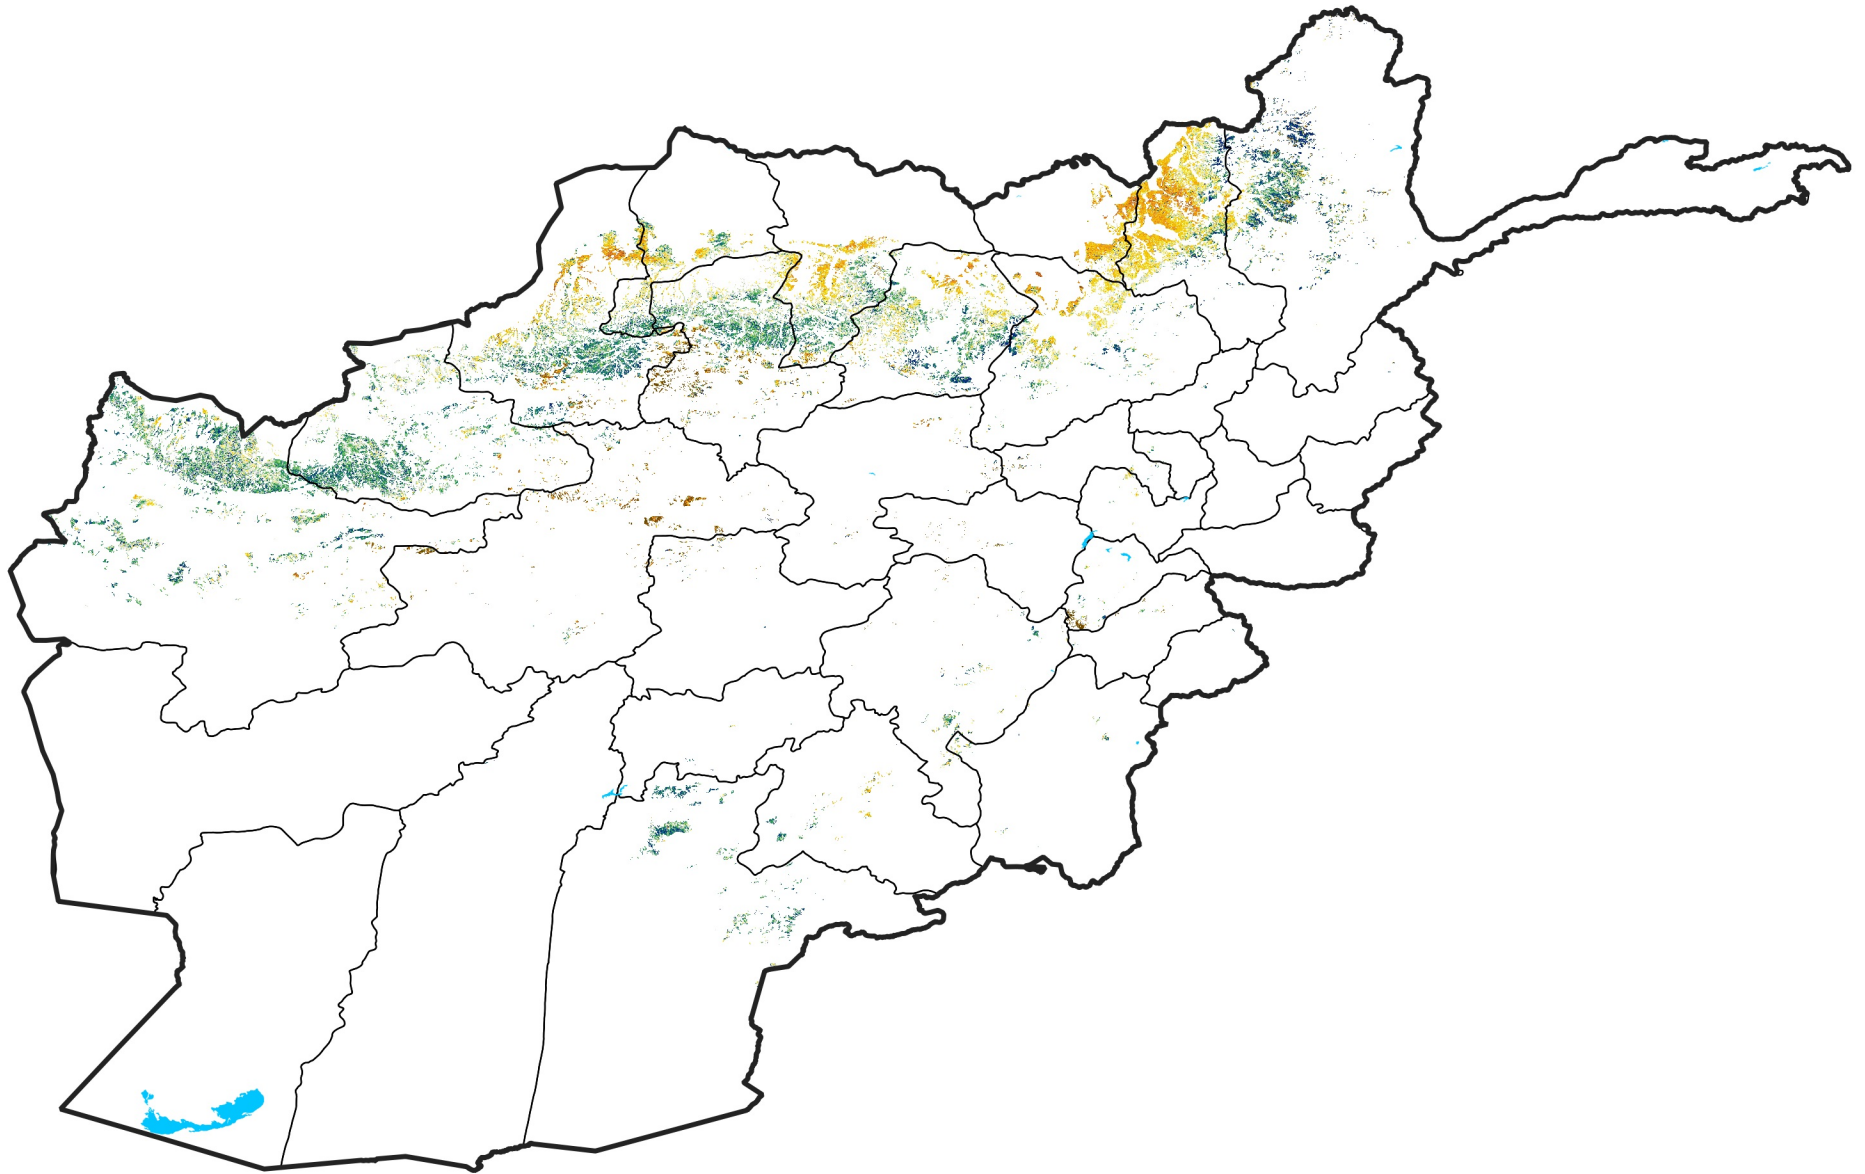

Afghanistan Rainfed Agricultural Areas

Percent of Mean NDVI

2019 / mean (2003 - 2022)

Period 36 / December 21 - 31, 2019

Percent of Normal