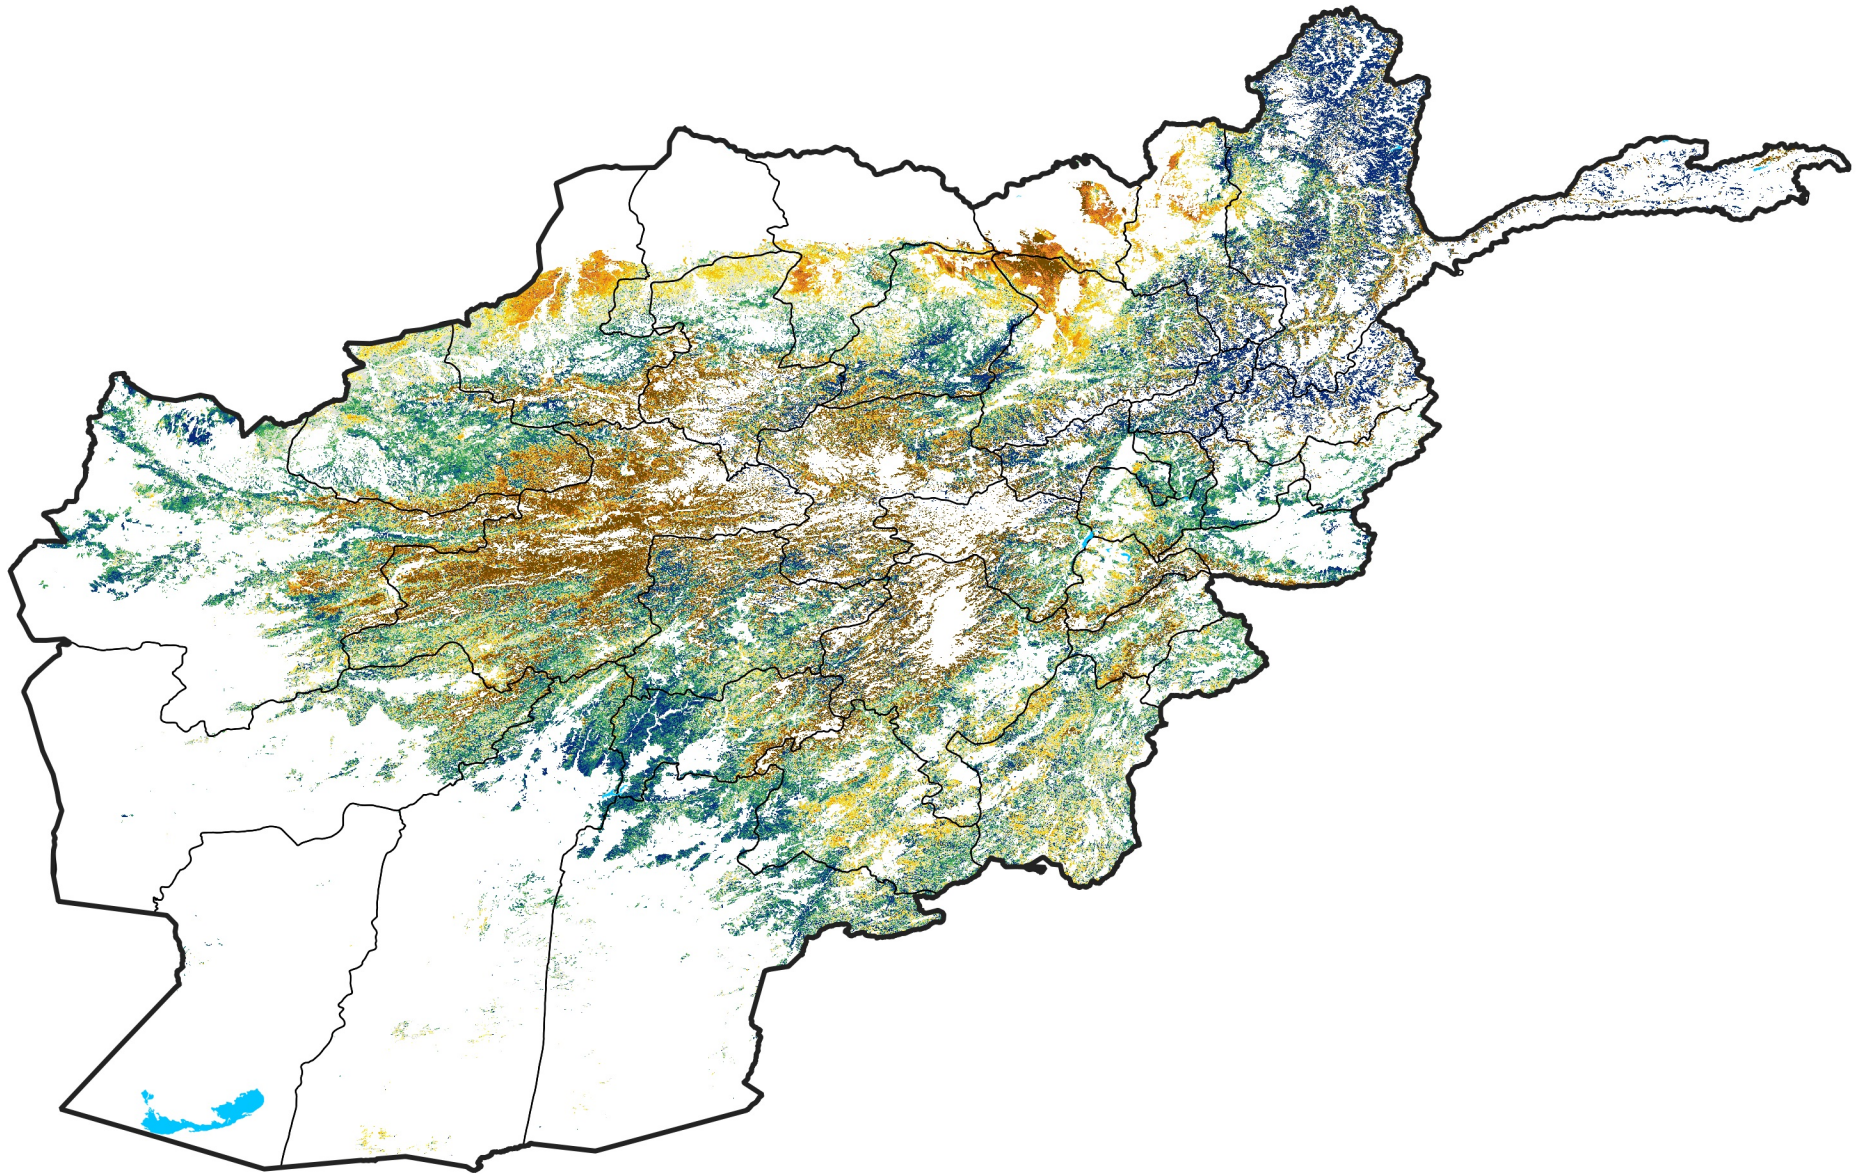

Afghanistan Rangeland Agricultural Areas

Percent of Mean NDVI

2019 / mean (2003 - 2022)

Period 36 / December 21 - 31, 2019

Percent of Normal