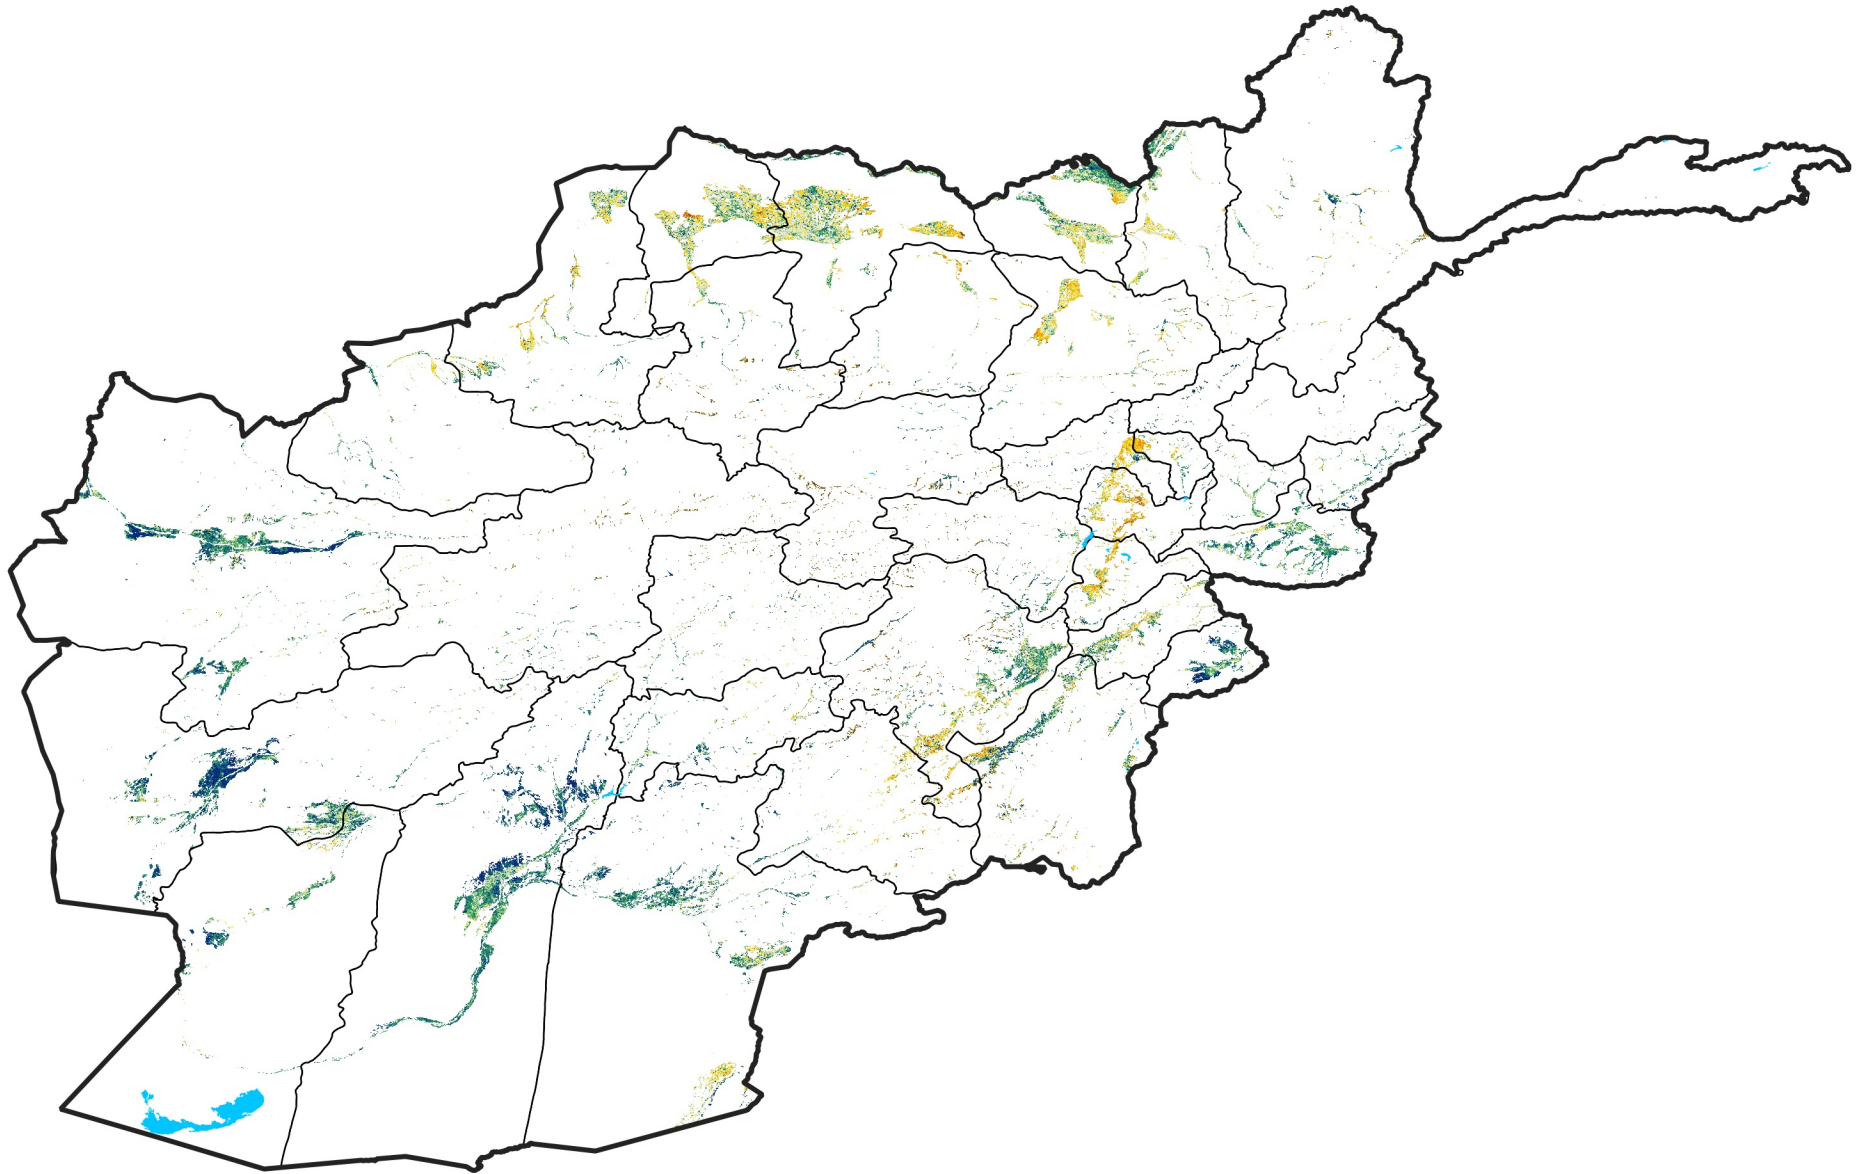

Afghanistan Irrigated Agricultural Areas

Percent of Mean NDVI

2020 / mean (2003 - 2022)

Period 01 / January 01 - 10, 2020

Percent of Normal