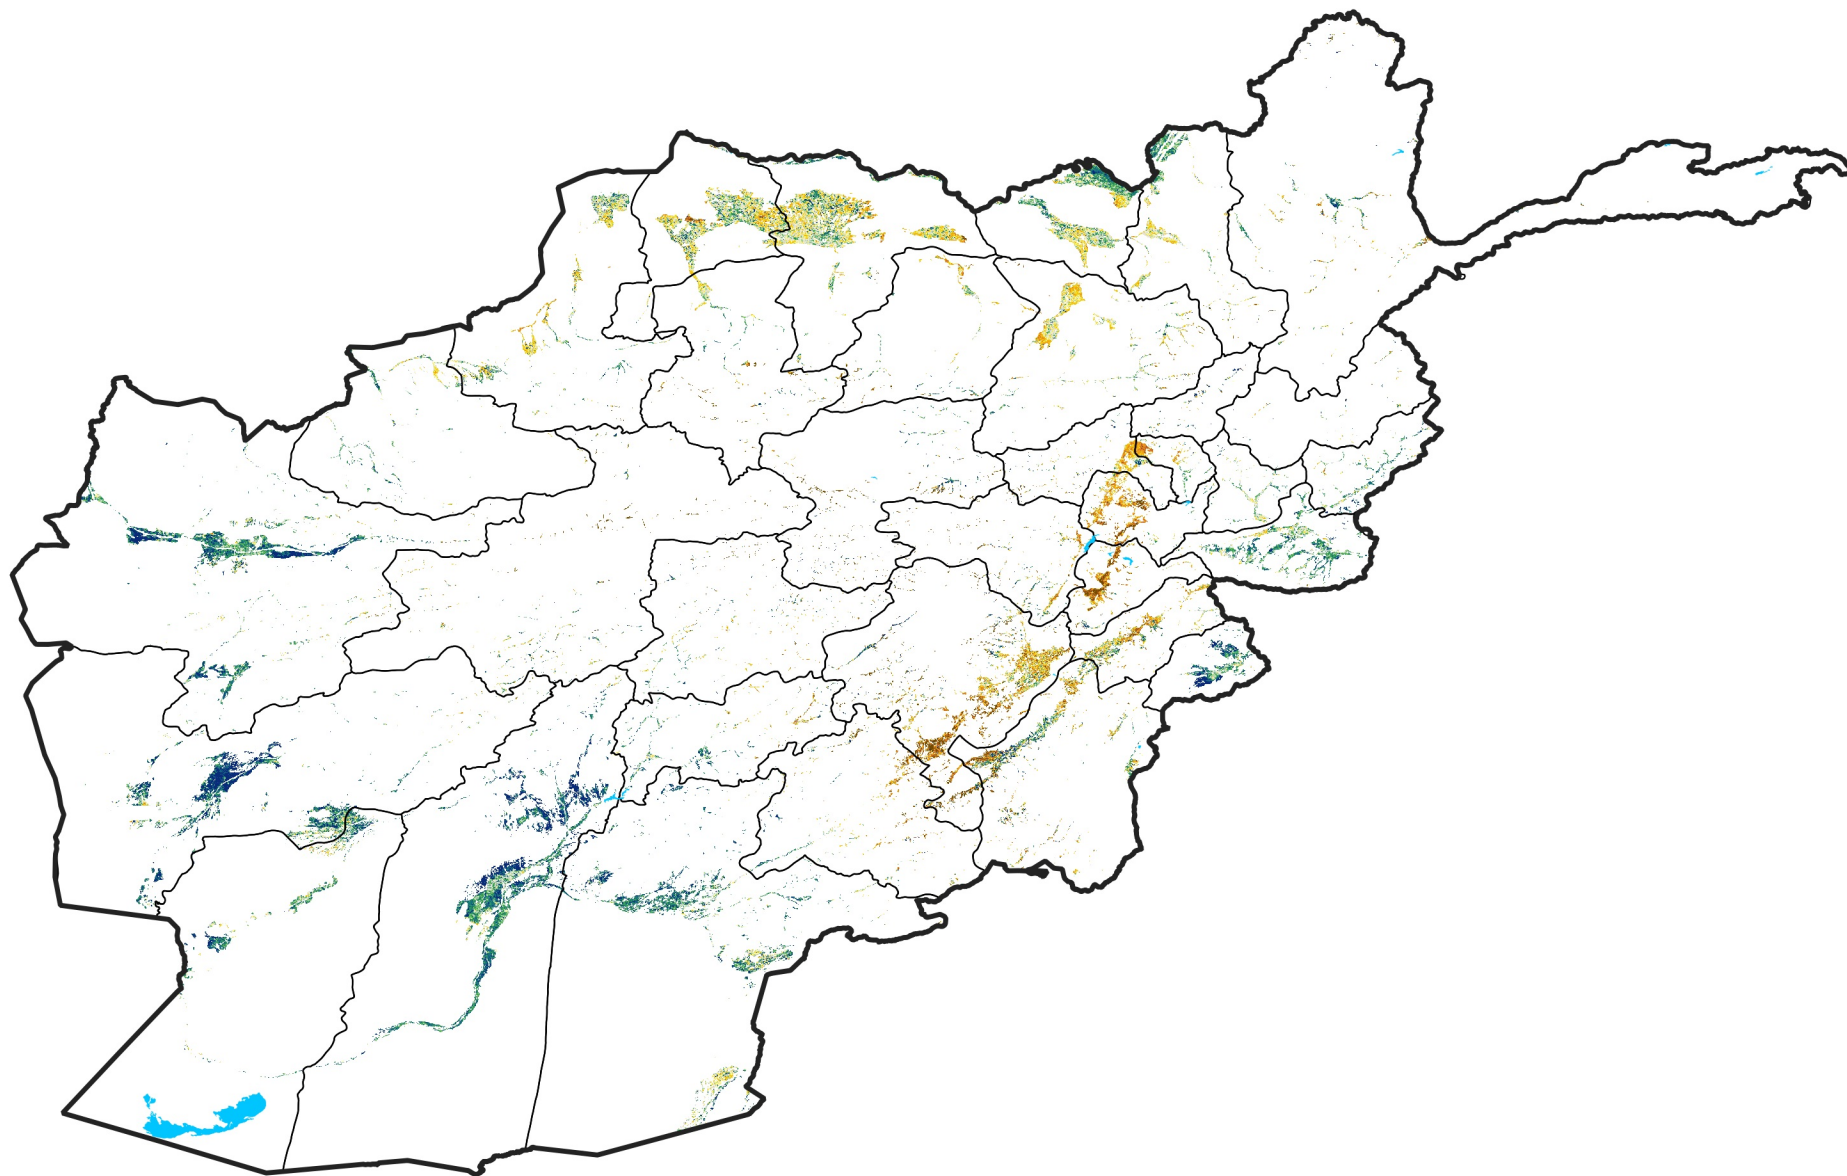

Afghanistan Irrigated Agricultural Areas

Percent of Mean NDVI

2020 / mean (2003 - 2022)

Period 02 / January 11 - 20, 2020

Percent of Normal