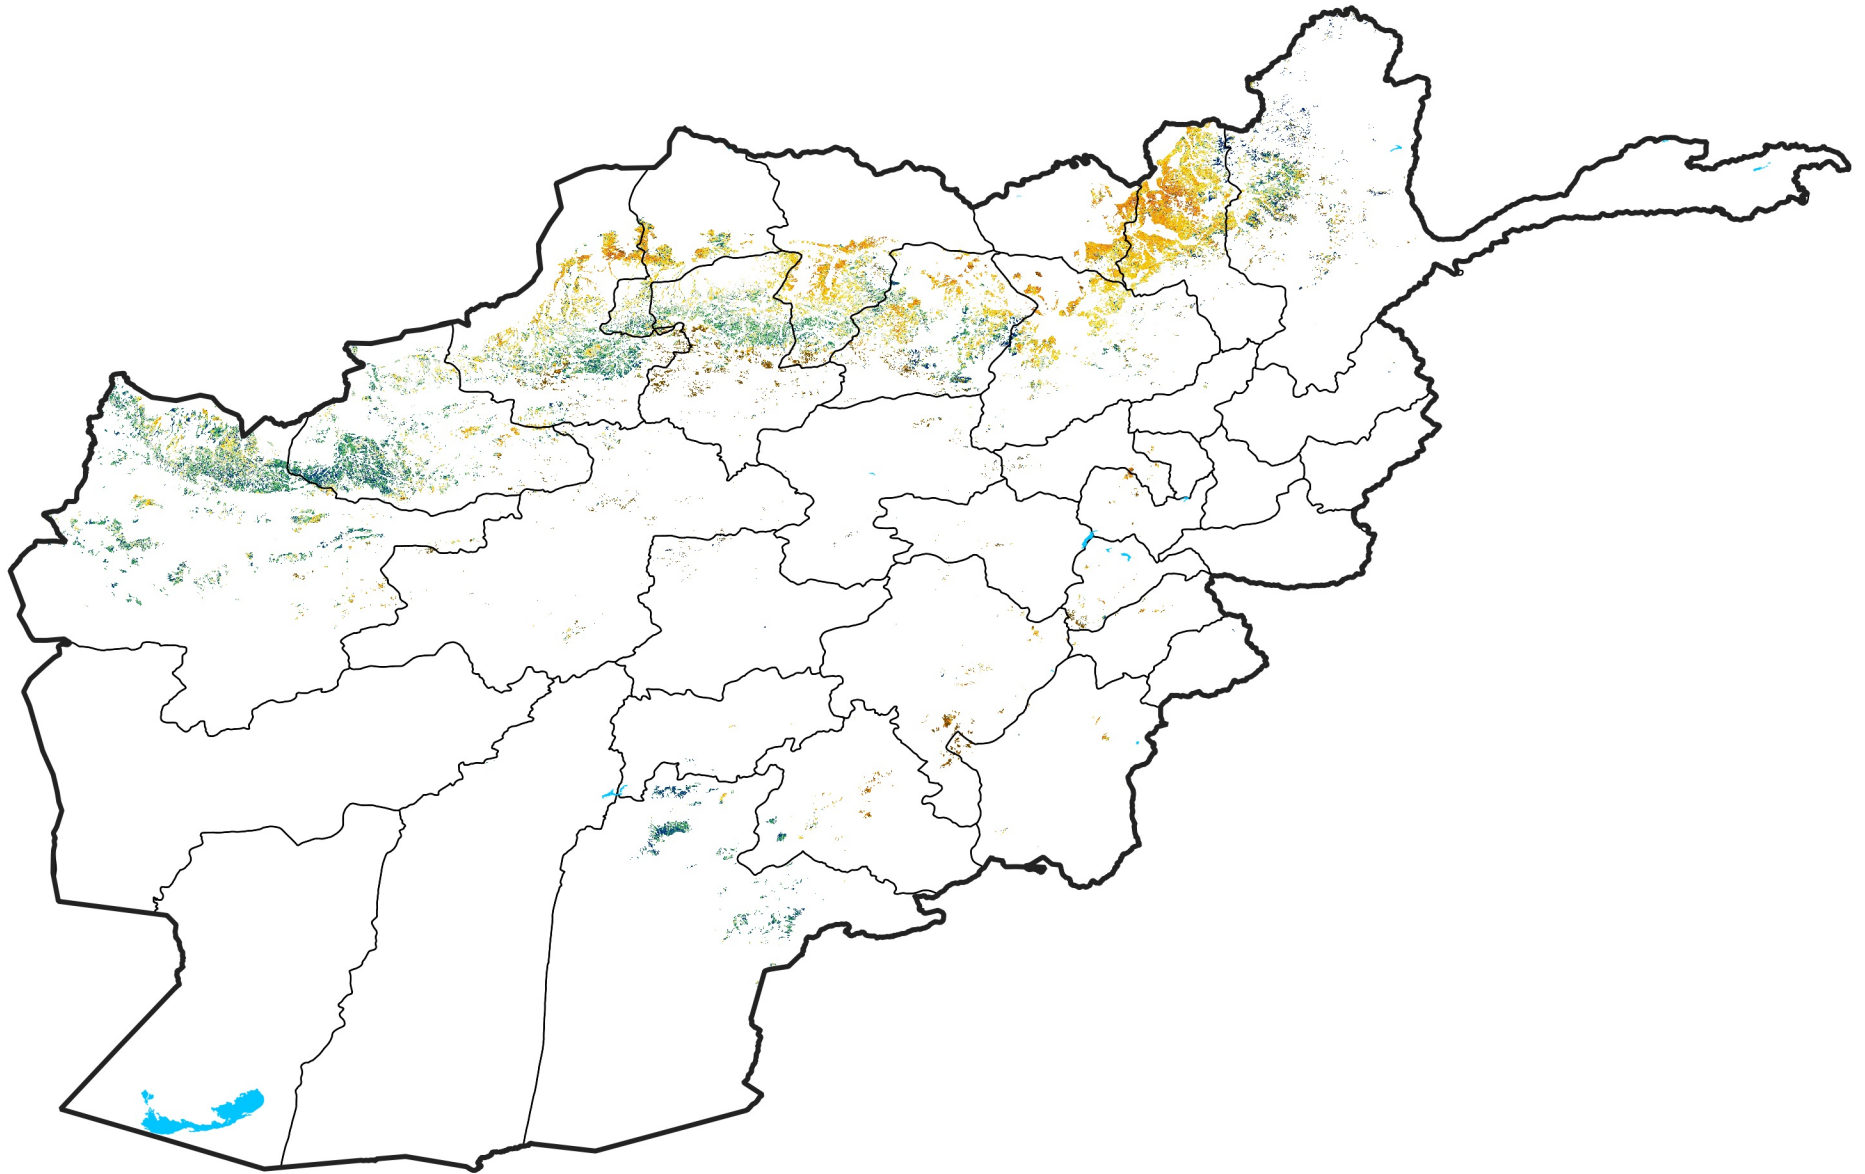

Afghanistan Rainfed Agricultural Areas

Percent of Mean NDVI

2020 / mean (2003 - 2022)

Period 02 / January 11 - 20, 2020

Percent of Normal