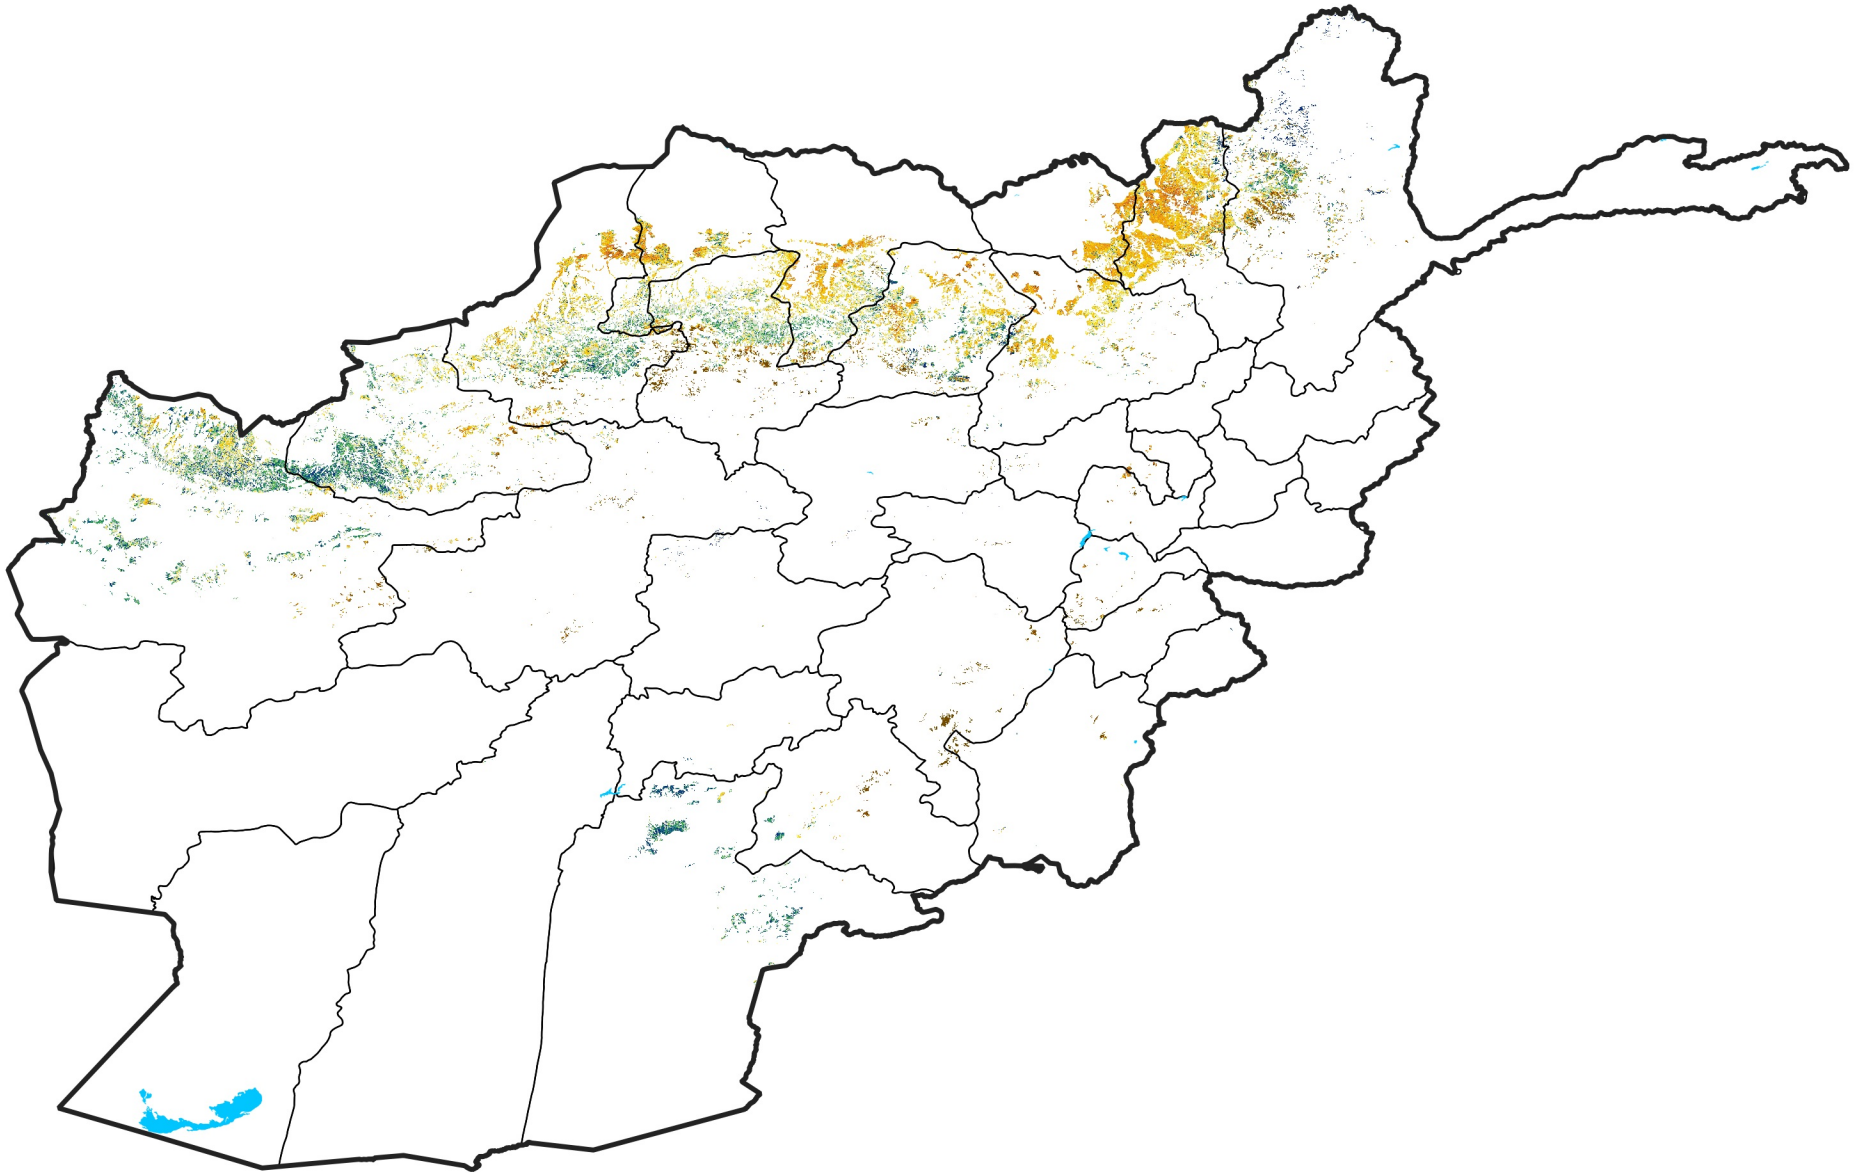

Afghanistan Rainfed Agricultural Areas

Percent of Mean NDVI

2020 / mean (2003 - 2022)

Period 03 / January 21 - 31, 2020

Percent of Normal