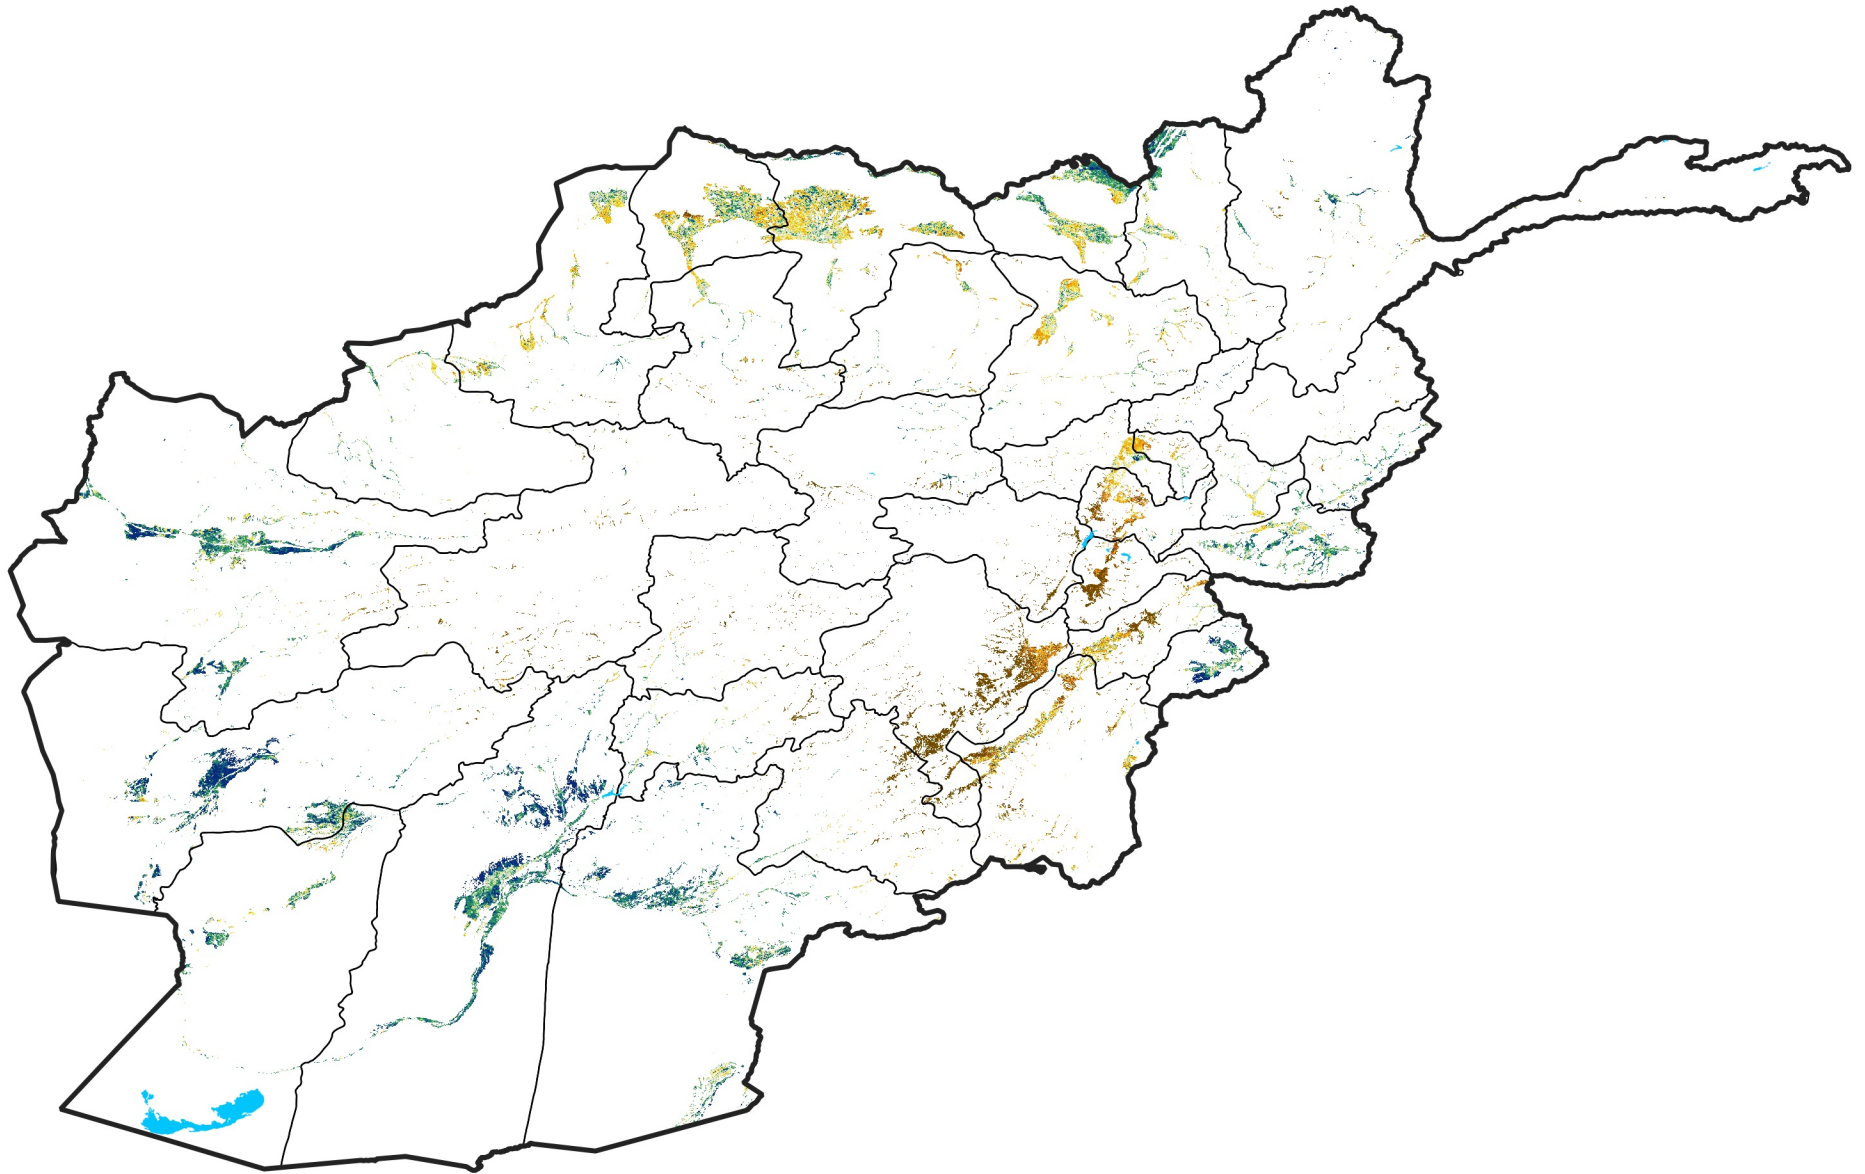

Afghanistan Irrigated Agricultural Areas

Percent of Mean NDVI

2020 / mean (2003 - 2022)

Period 04 / February 01 - 10, 2020

Percent of Normal