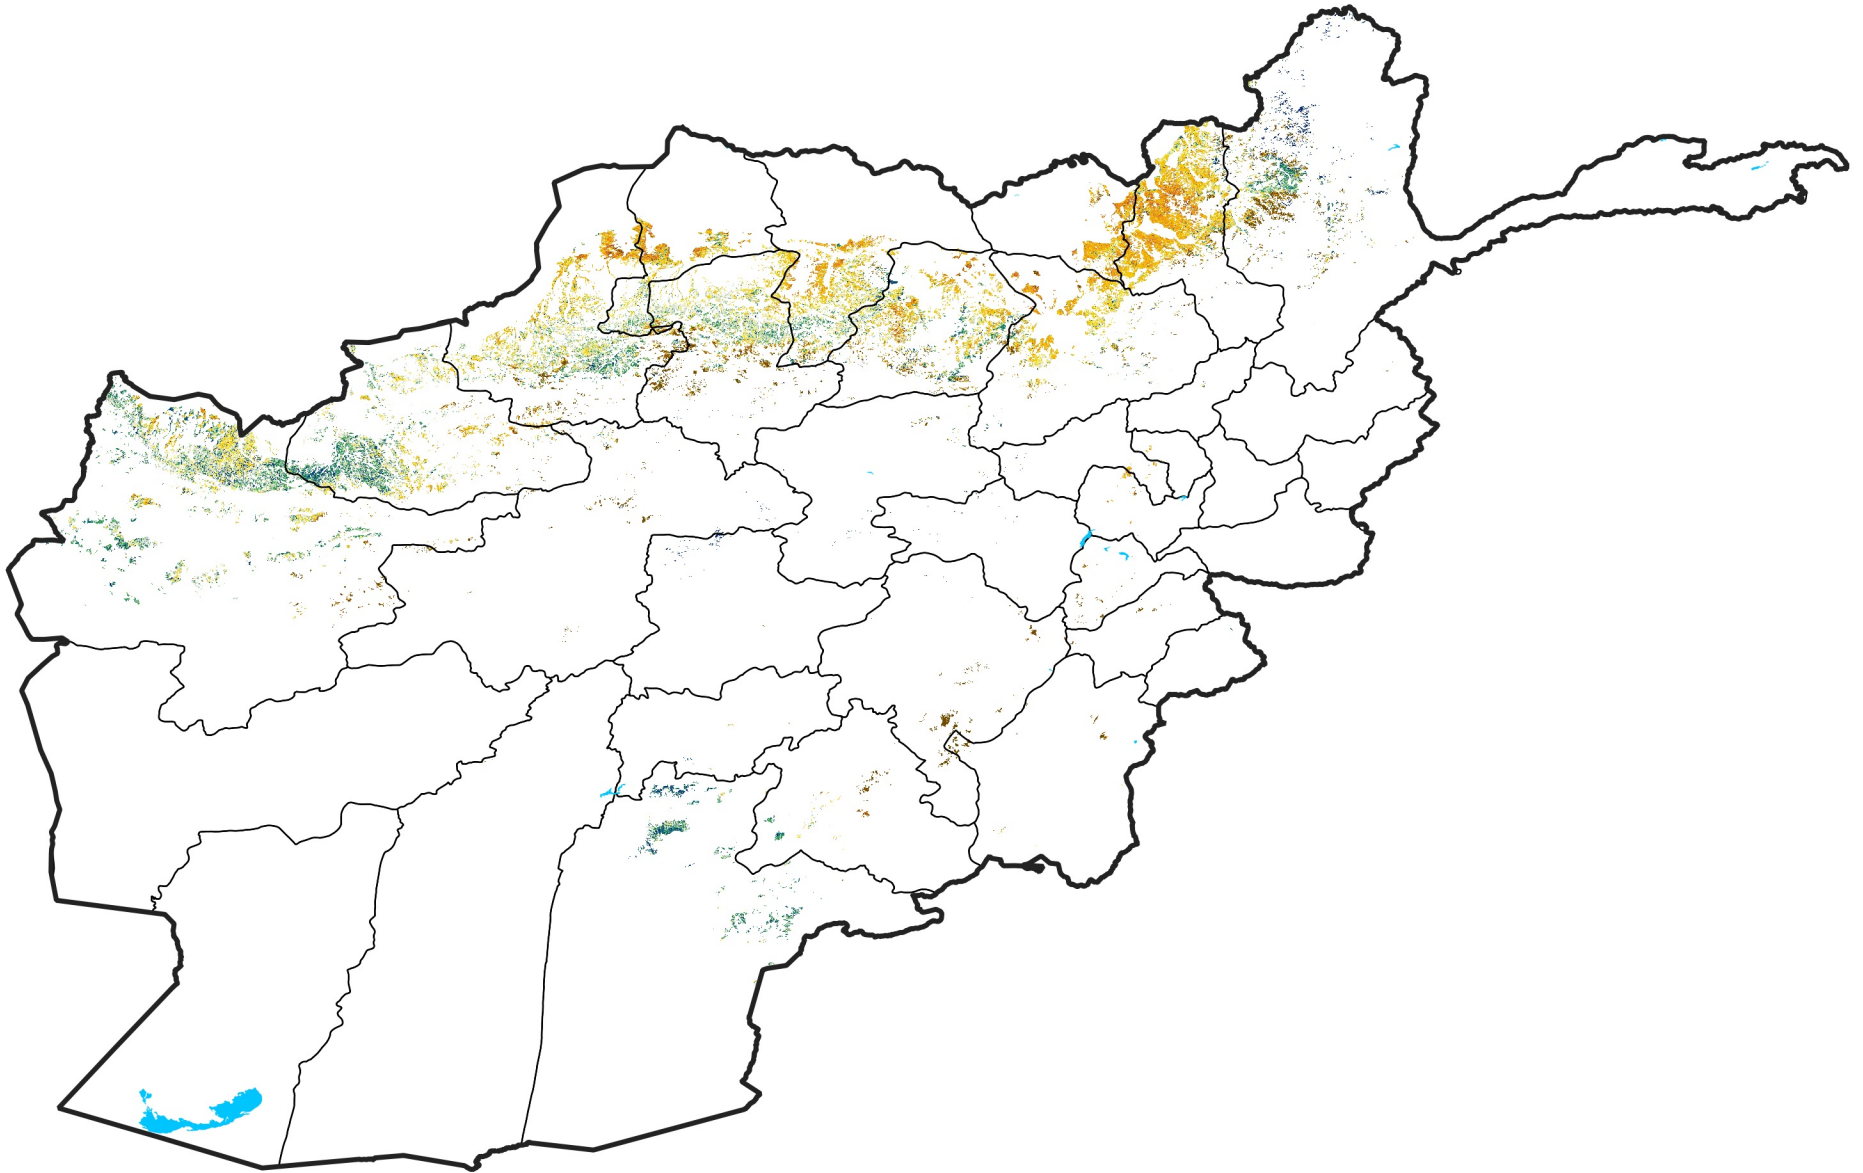

Afghanistan Rainfed Agricultural Areas

Percent of Mean NDVI

2020 / mean (2003 - 2022)

Period 04 / February 01 - 10, 2020

Percent of Normal