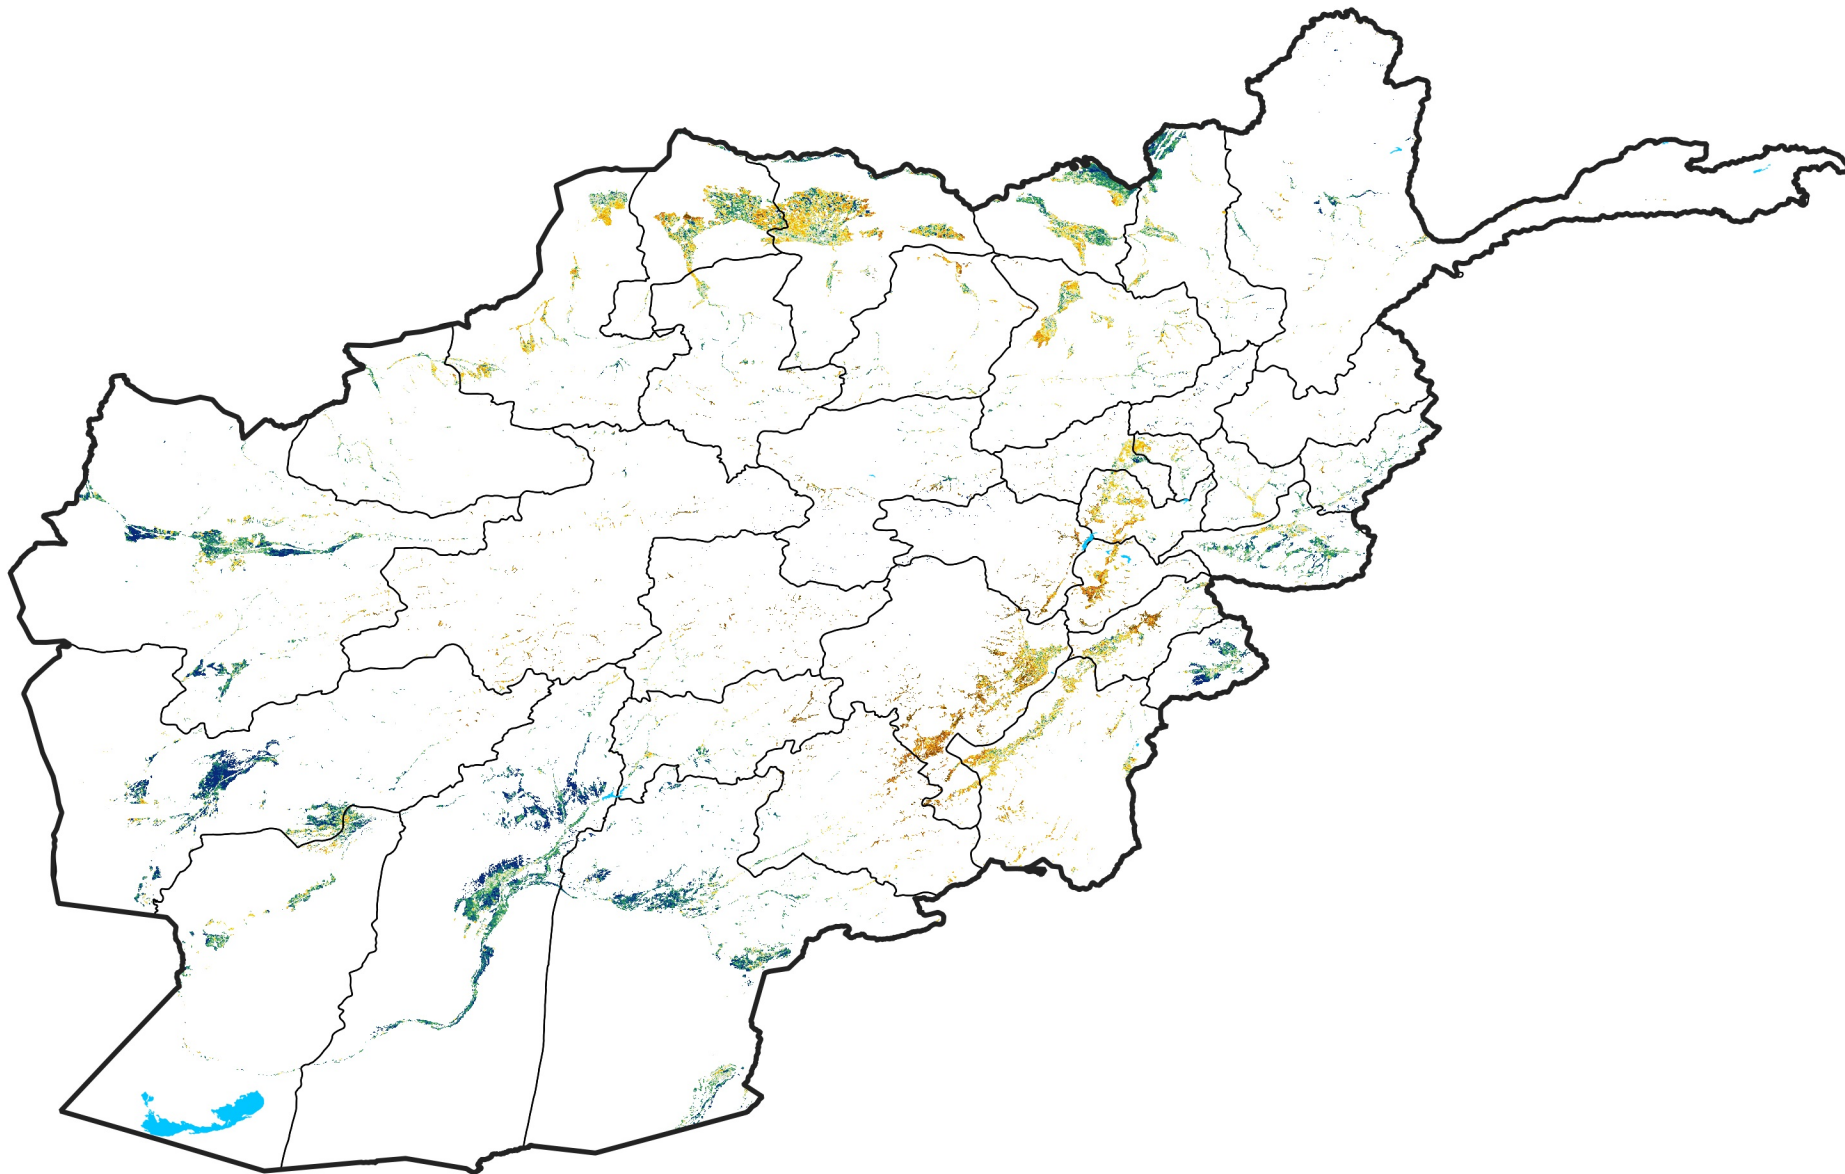

Afghanistan Irrigated Agricultural Areas

Percent of Mean NDVI

2020 / mean (2003 - 2022)

Period 05 / February 11 - 20, 2020

Percent of Normal