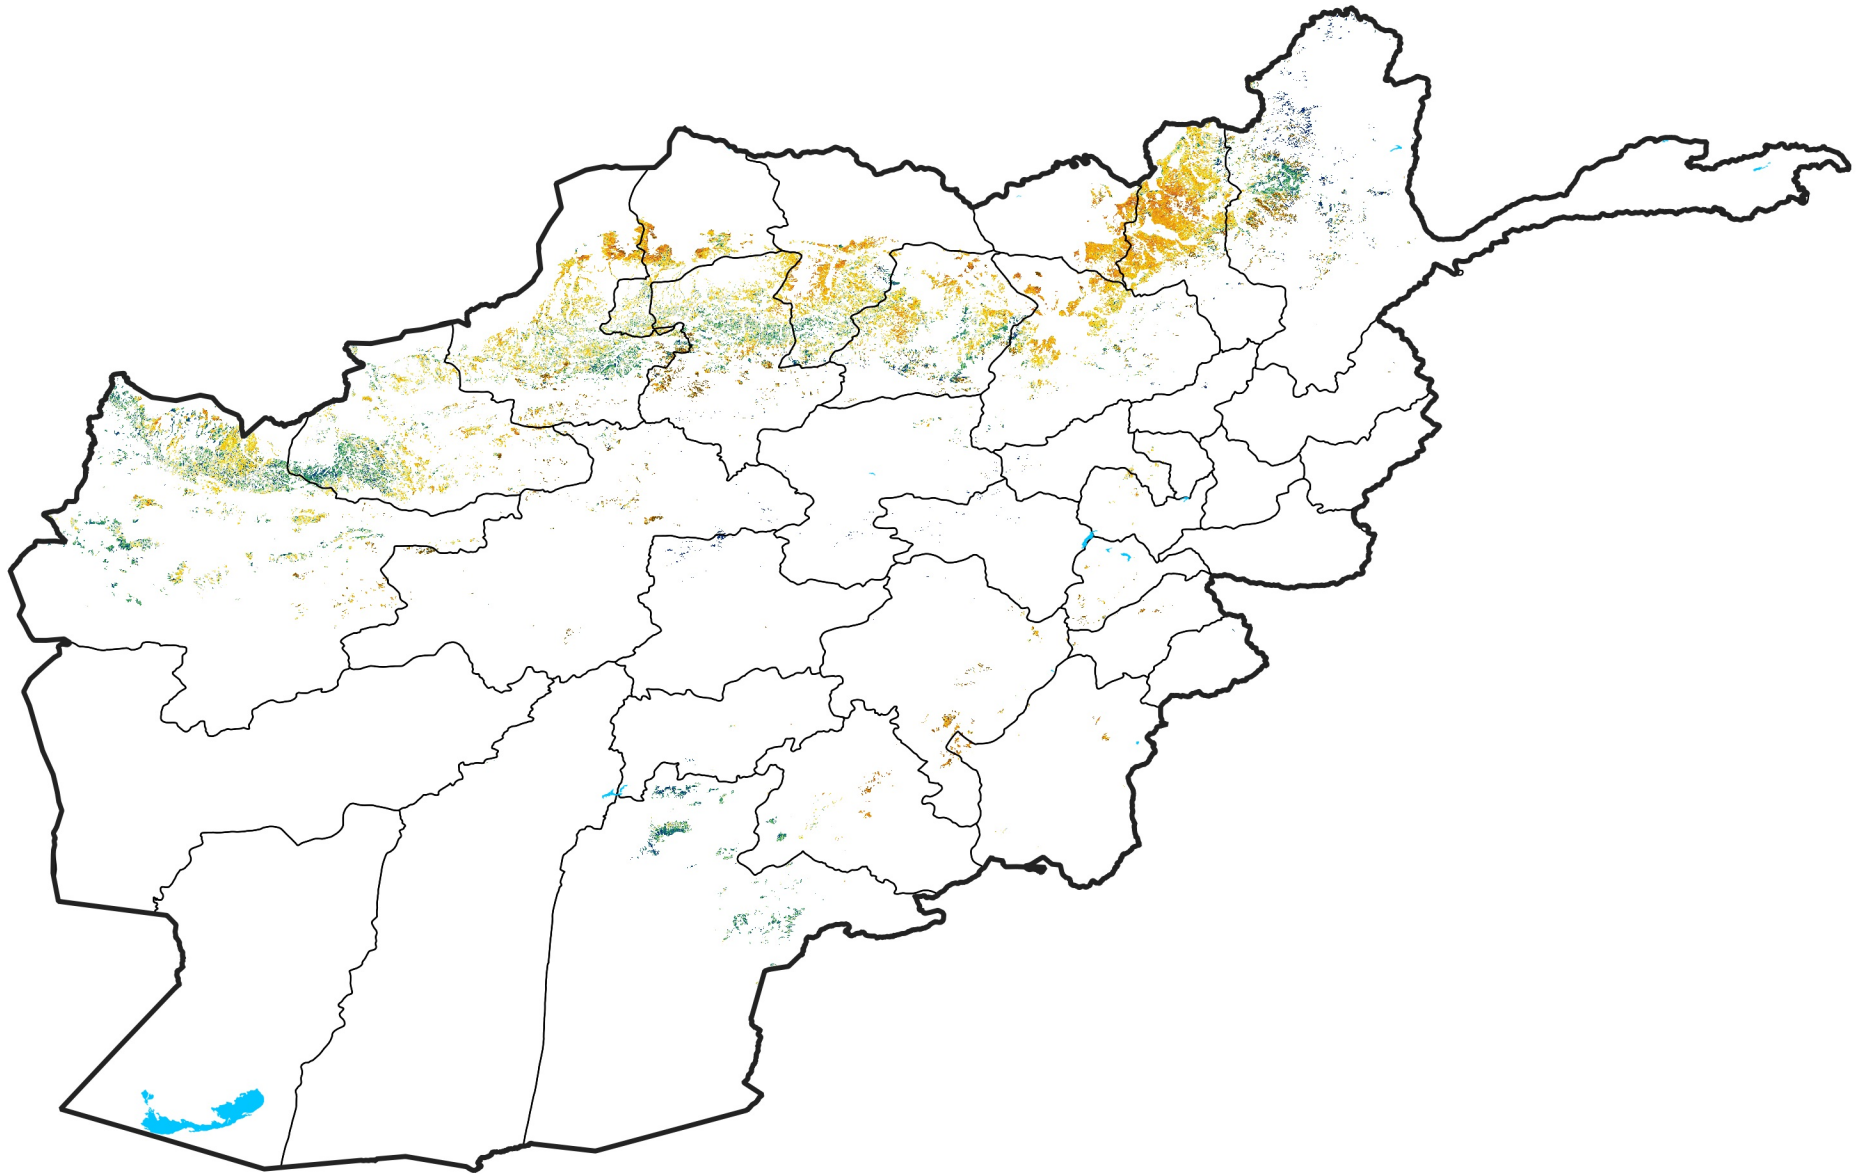

Afghanistan Rainfed Agricultural Areas

Percent of Mean NDVI

2020 / mean (2003 - 2022)

Period 05 / February 11 - 20, 2020

Percent of Normal