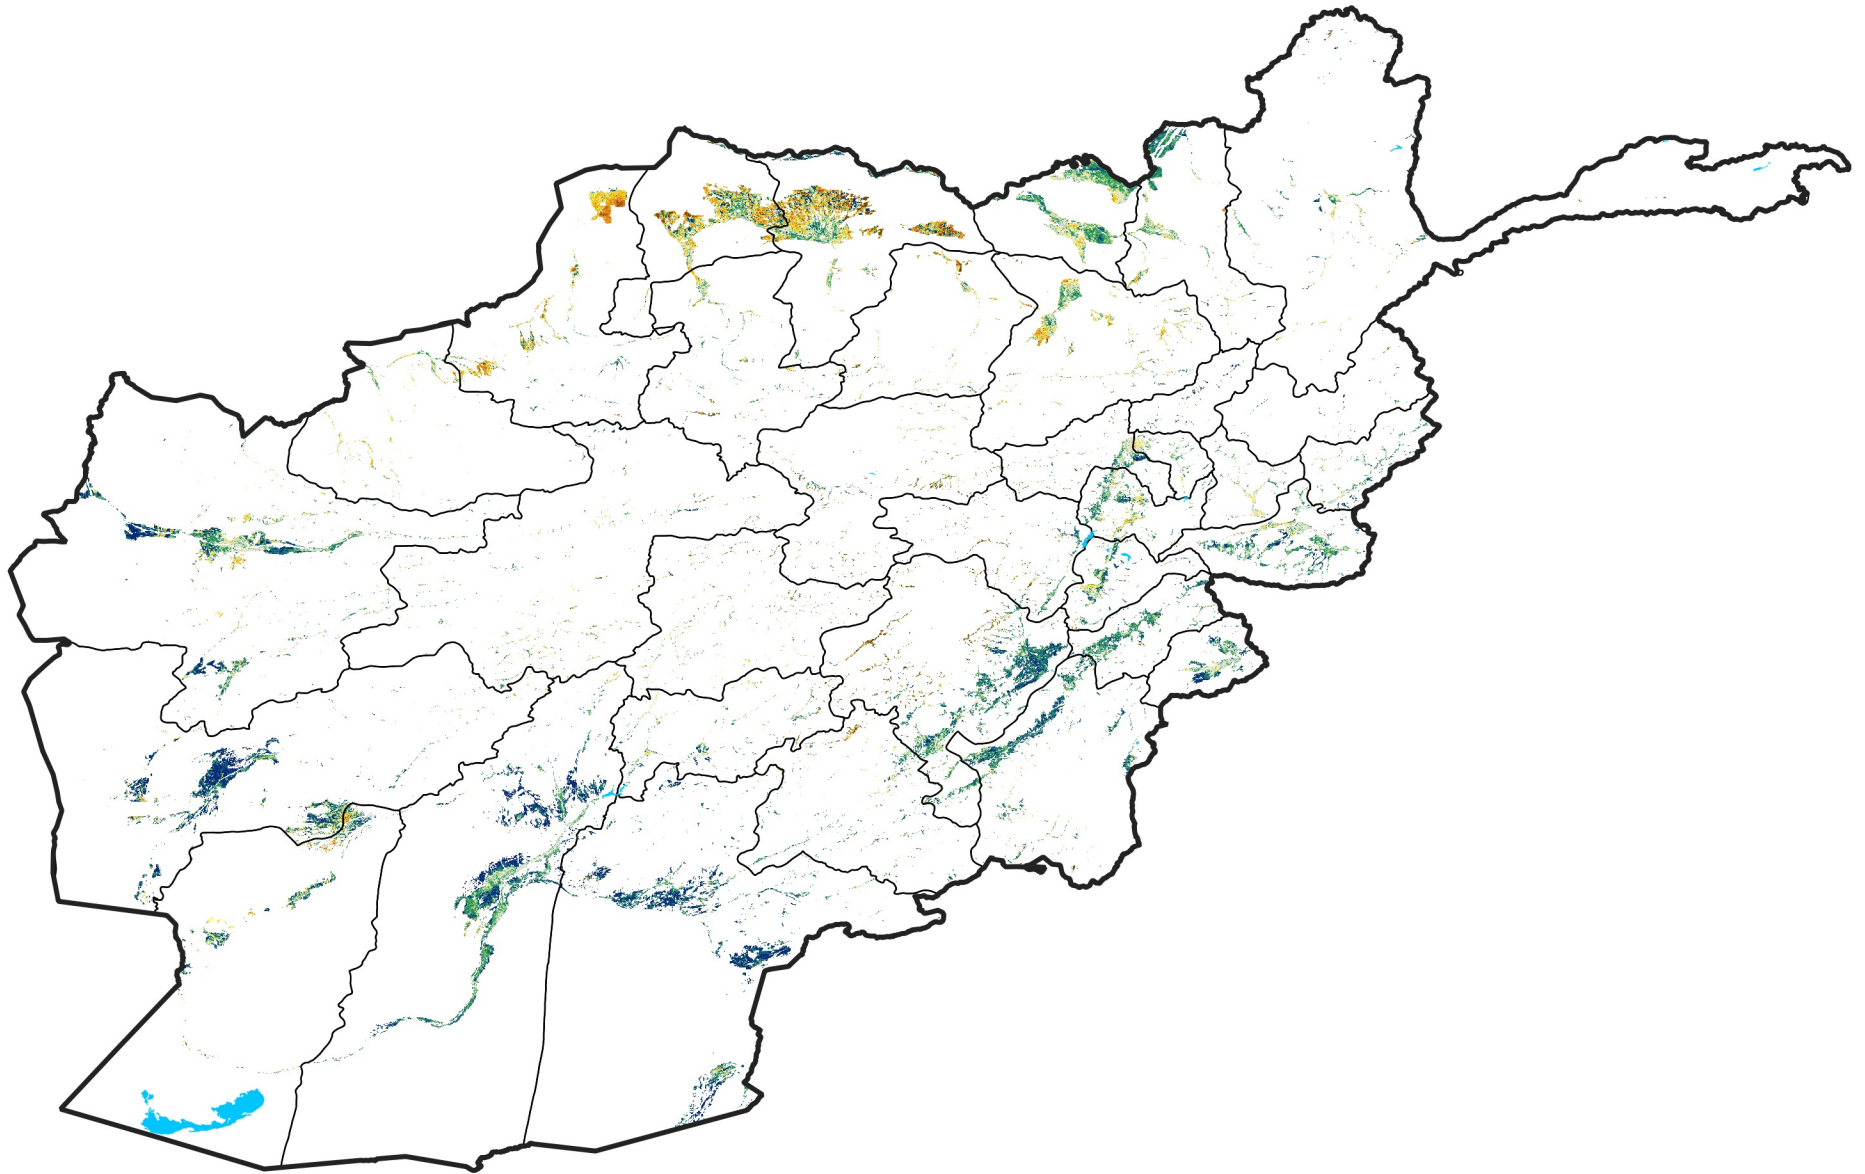

Afghanistan Irrigated Agricultural Areas

Percent of Mean NDVI

2020 / mean (2003 - 2022)

Period 08 / March 11 - 20, 2020

Percent of Normal