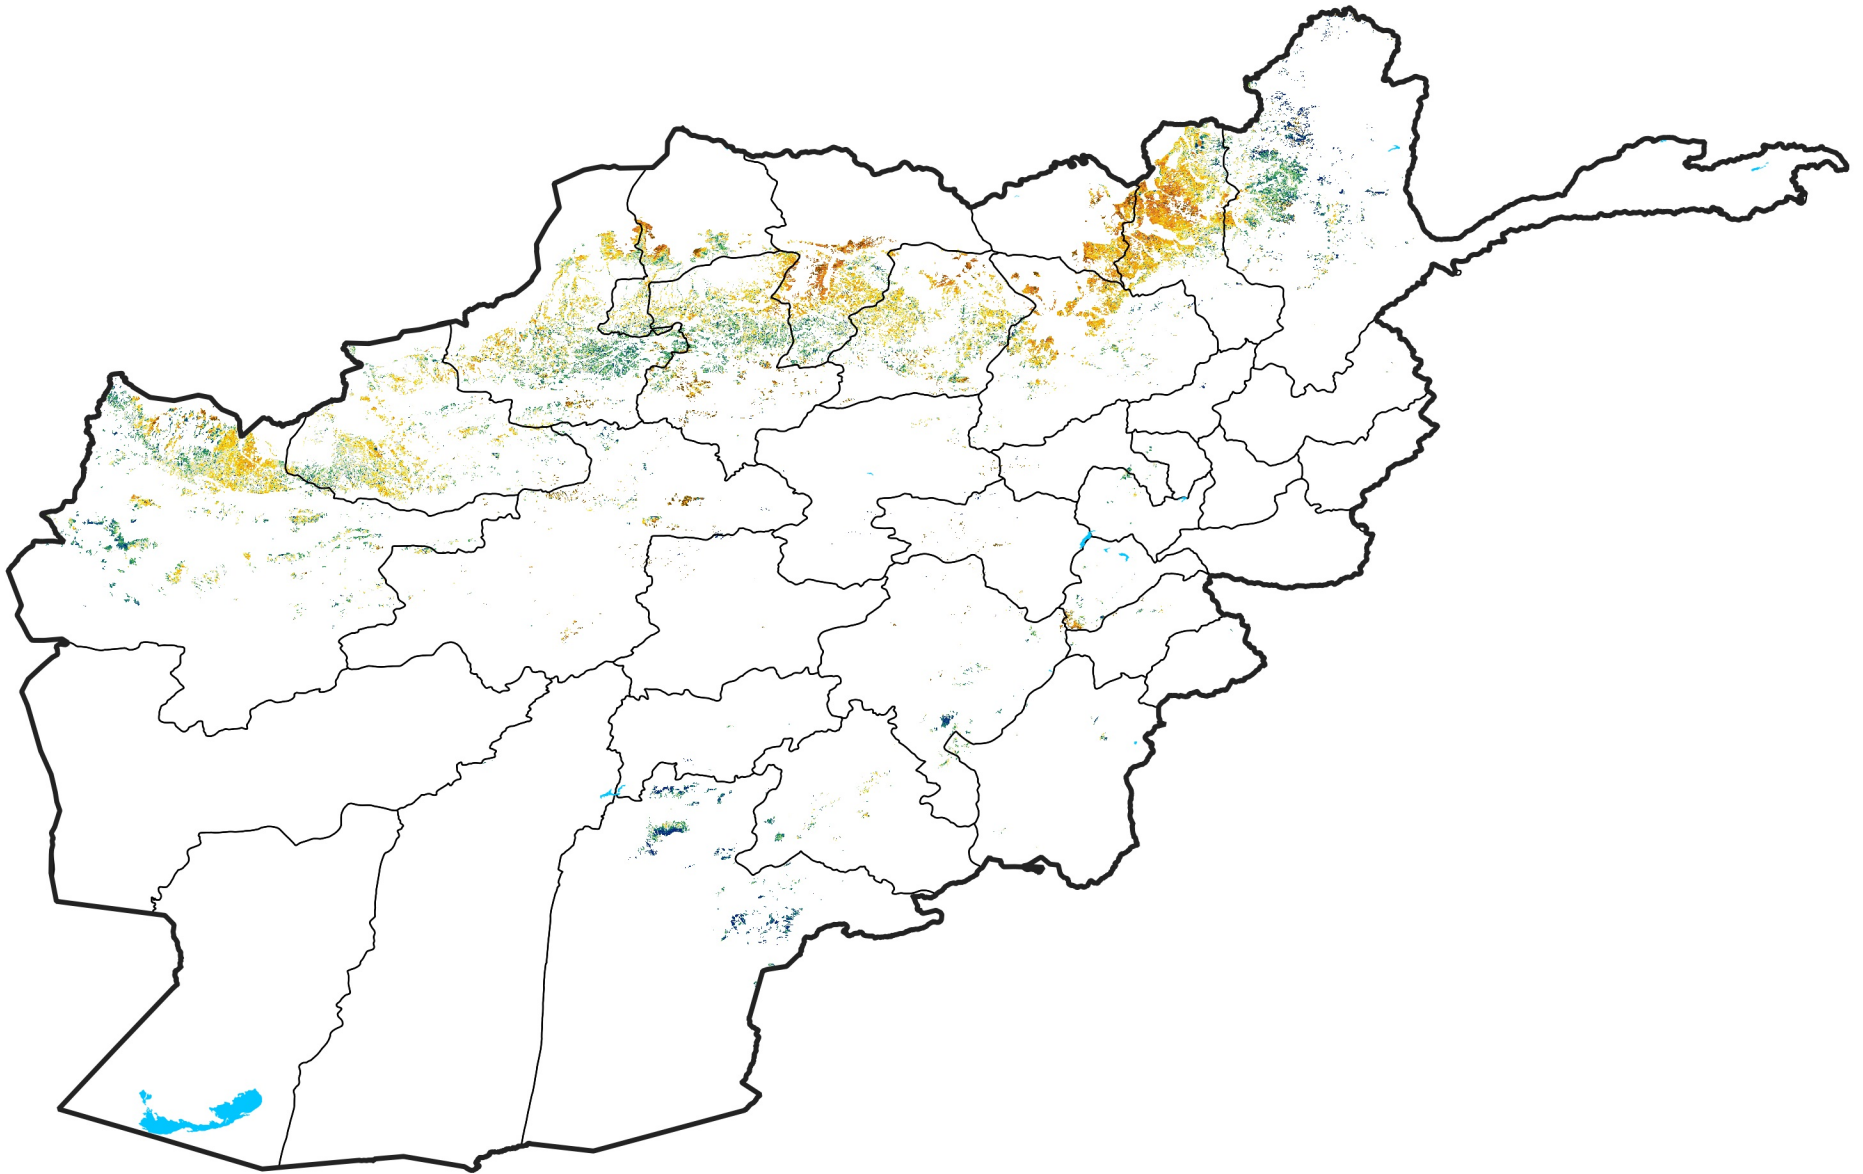

Afghanistan Rainfed Agricultural Areas

Percent of Mean NDVI

2020 / mean (2003 - 2022)

Period 08 / March 11 - 20, 2020

Percent of Normal