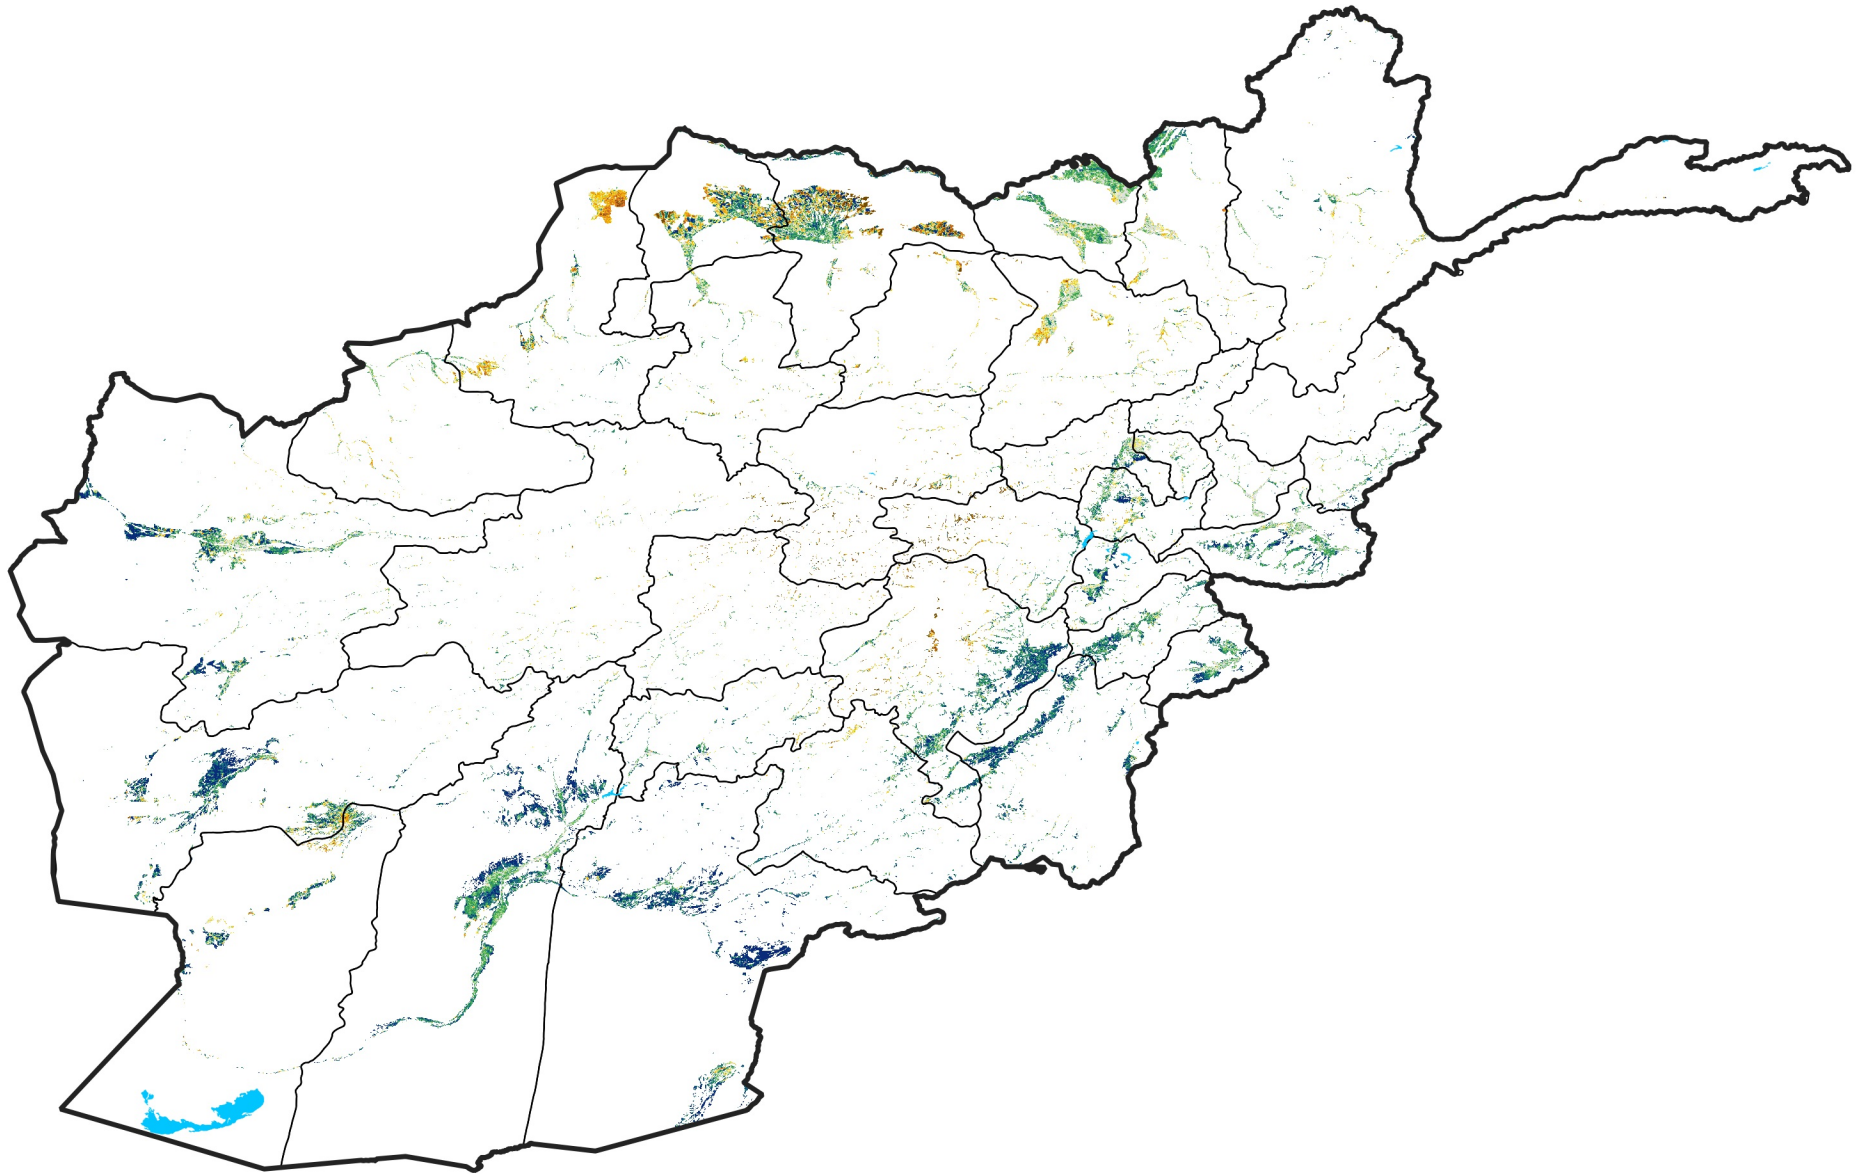

Afghanistan Irrigated Agricultural Areas

Percent of Mean NDVI

2020 / mean (2003 - 2022)

Period 10 / April 01 - 10, 2020

Percent of Normal