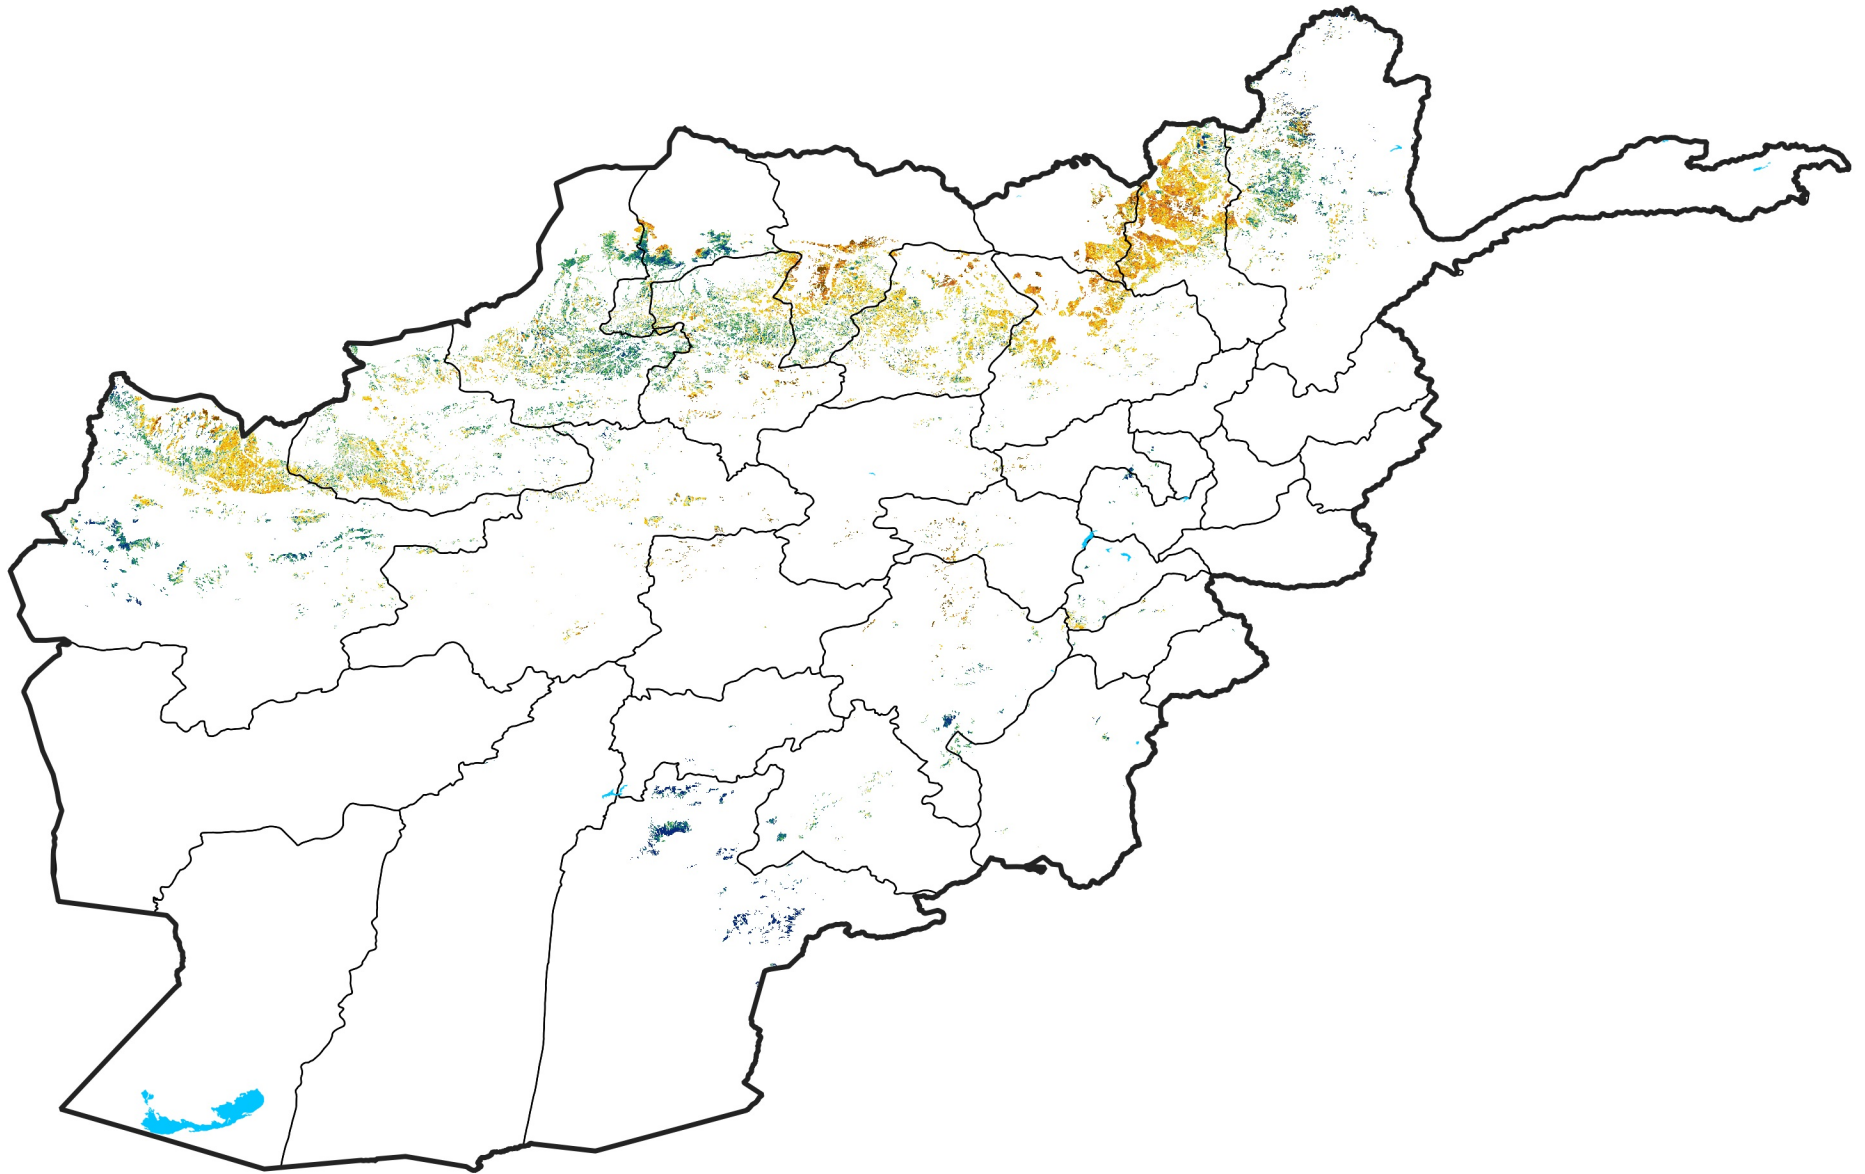

Afghanistan Rainfed Agricultural Areas

Percent of Mean NDVI

2020 / mean (2003 - 2022)

Period 10 / April 01 - 10, 2020

Percent of Normal