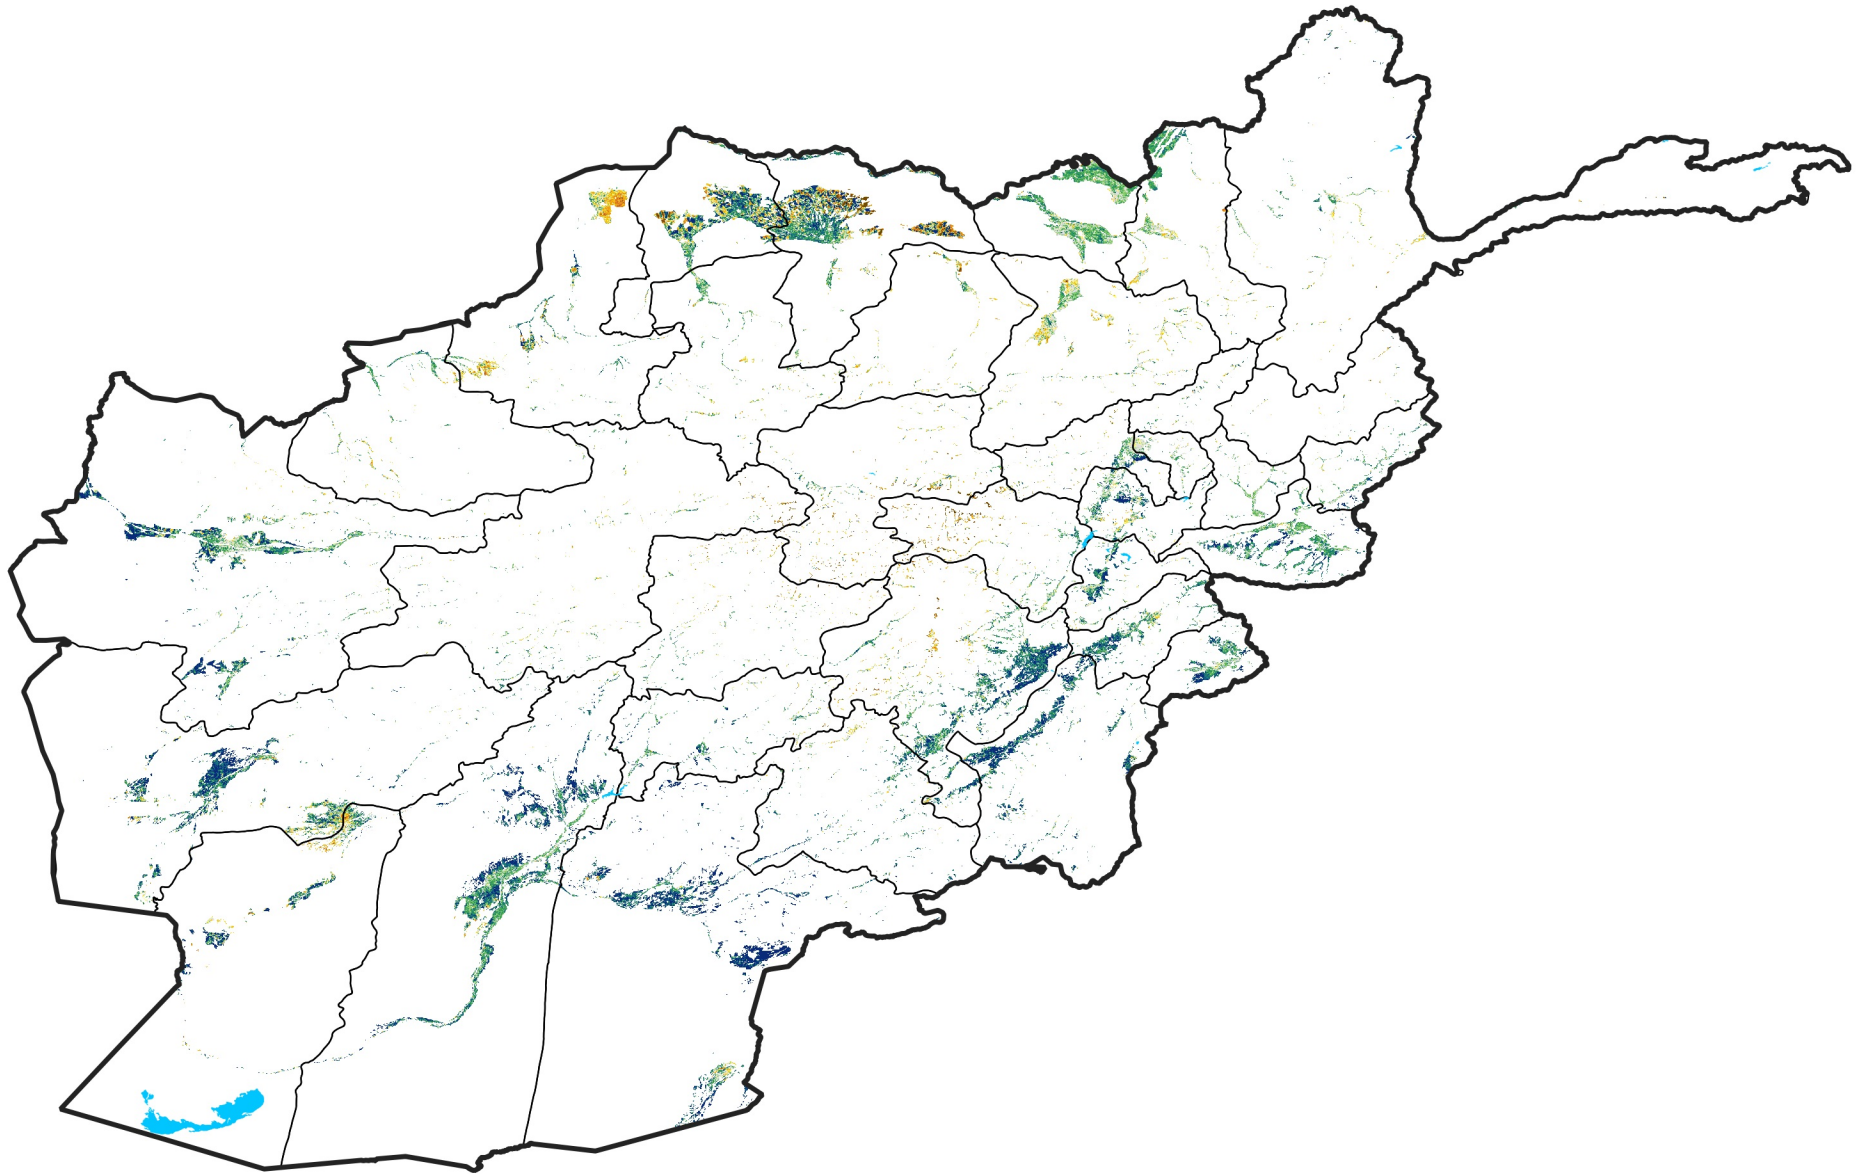

Afghanistan Irrigated Agricultural Areas

Percent of Mean NDVI

2020 / mean (2003 - 2022)

Period 11 / April 11 - 20, 2020

Percent of Normal