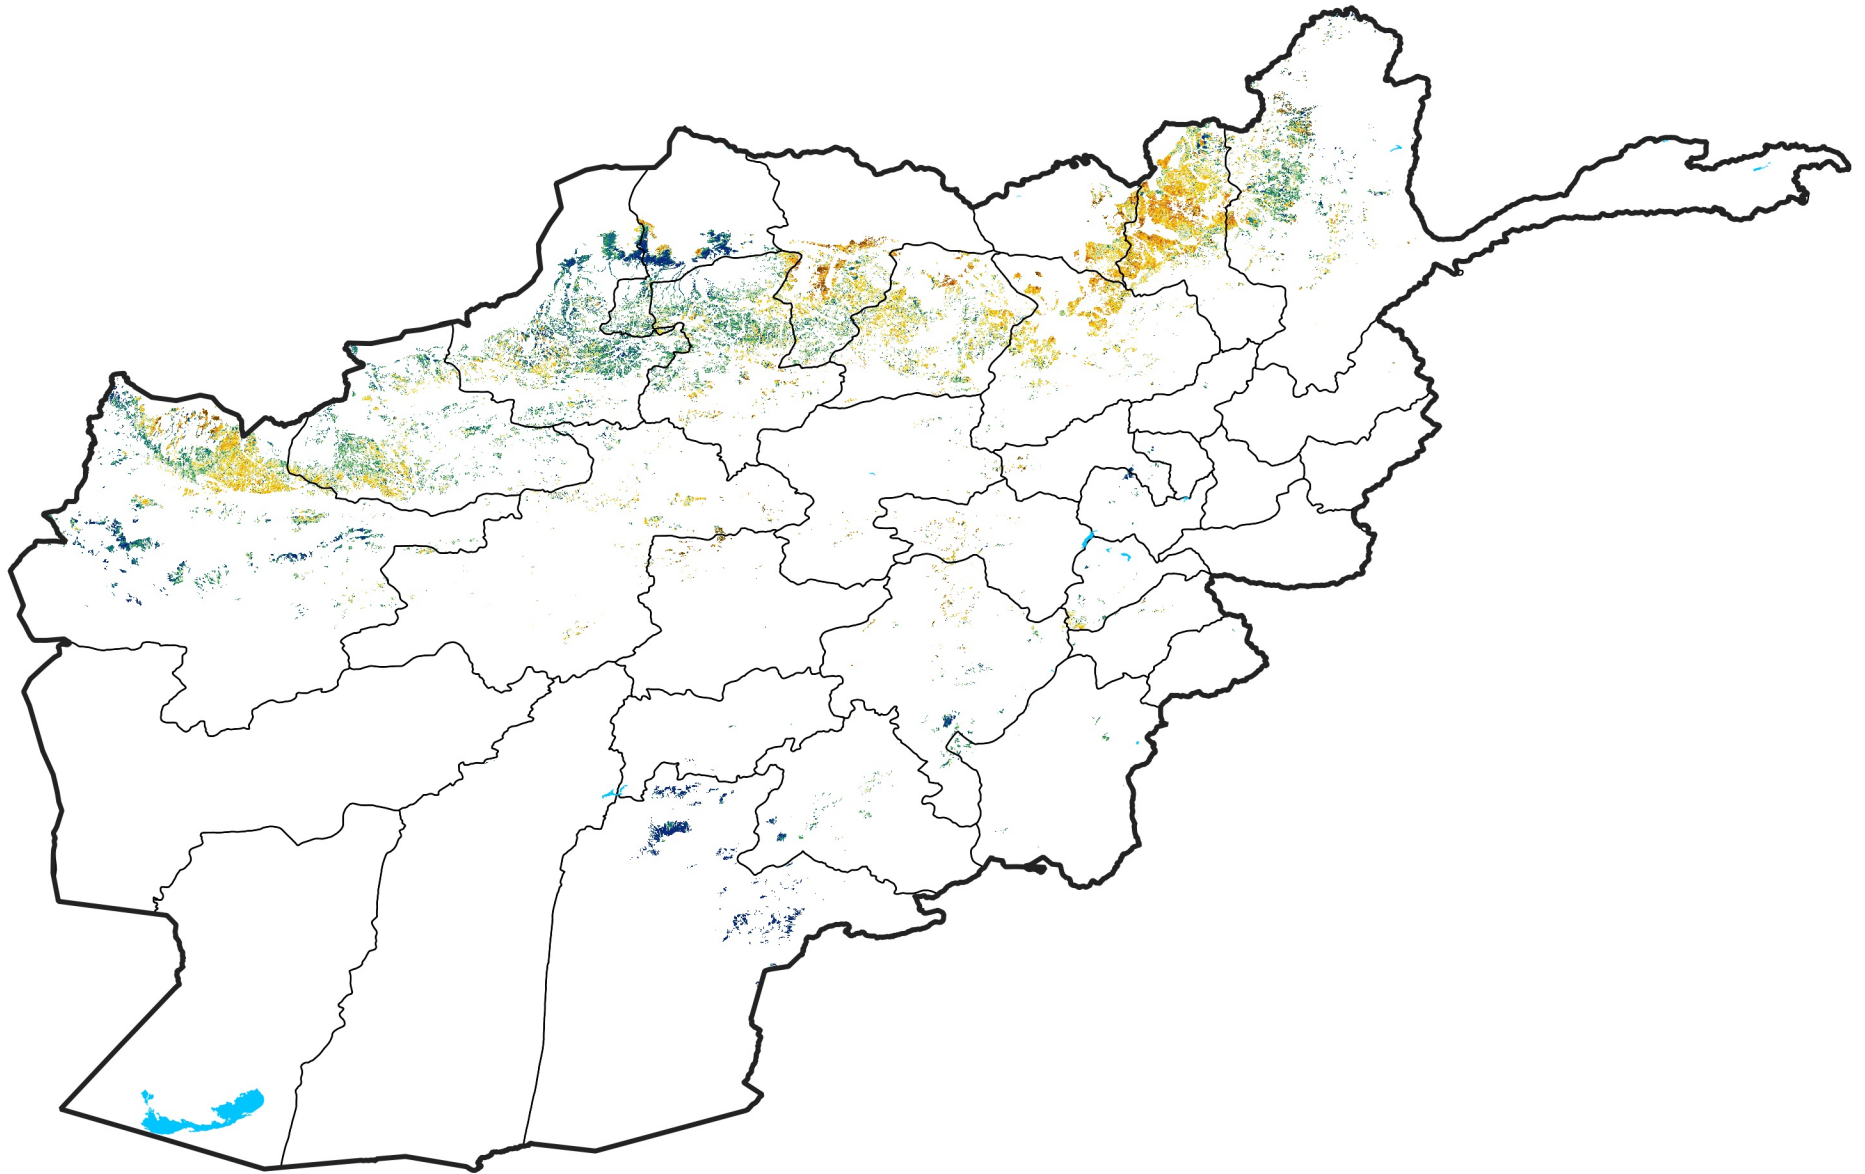

Afghanistan Rainfed Agricultural Areas

Percent of Mean NDVI

2020 / mean (2003 - 2022)

Period 11 / April 11 - 20, 2020

Percent of Normal