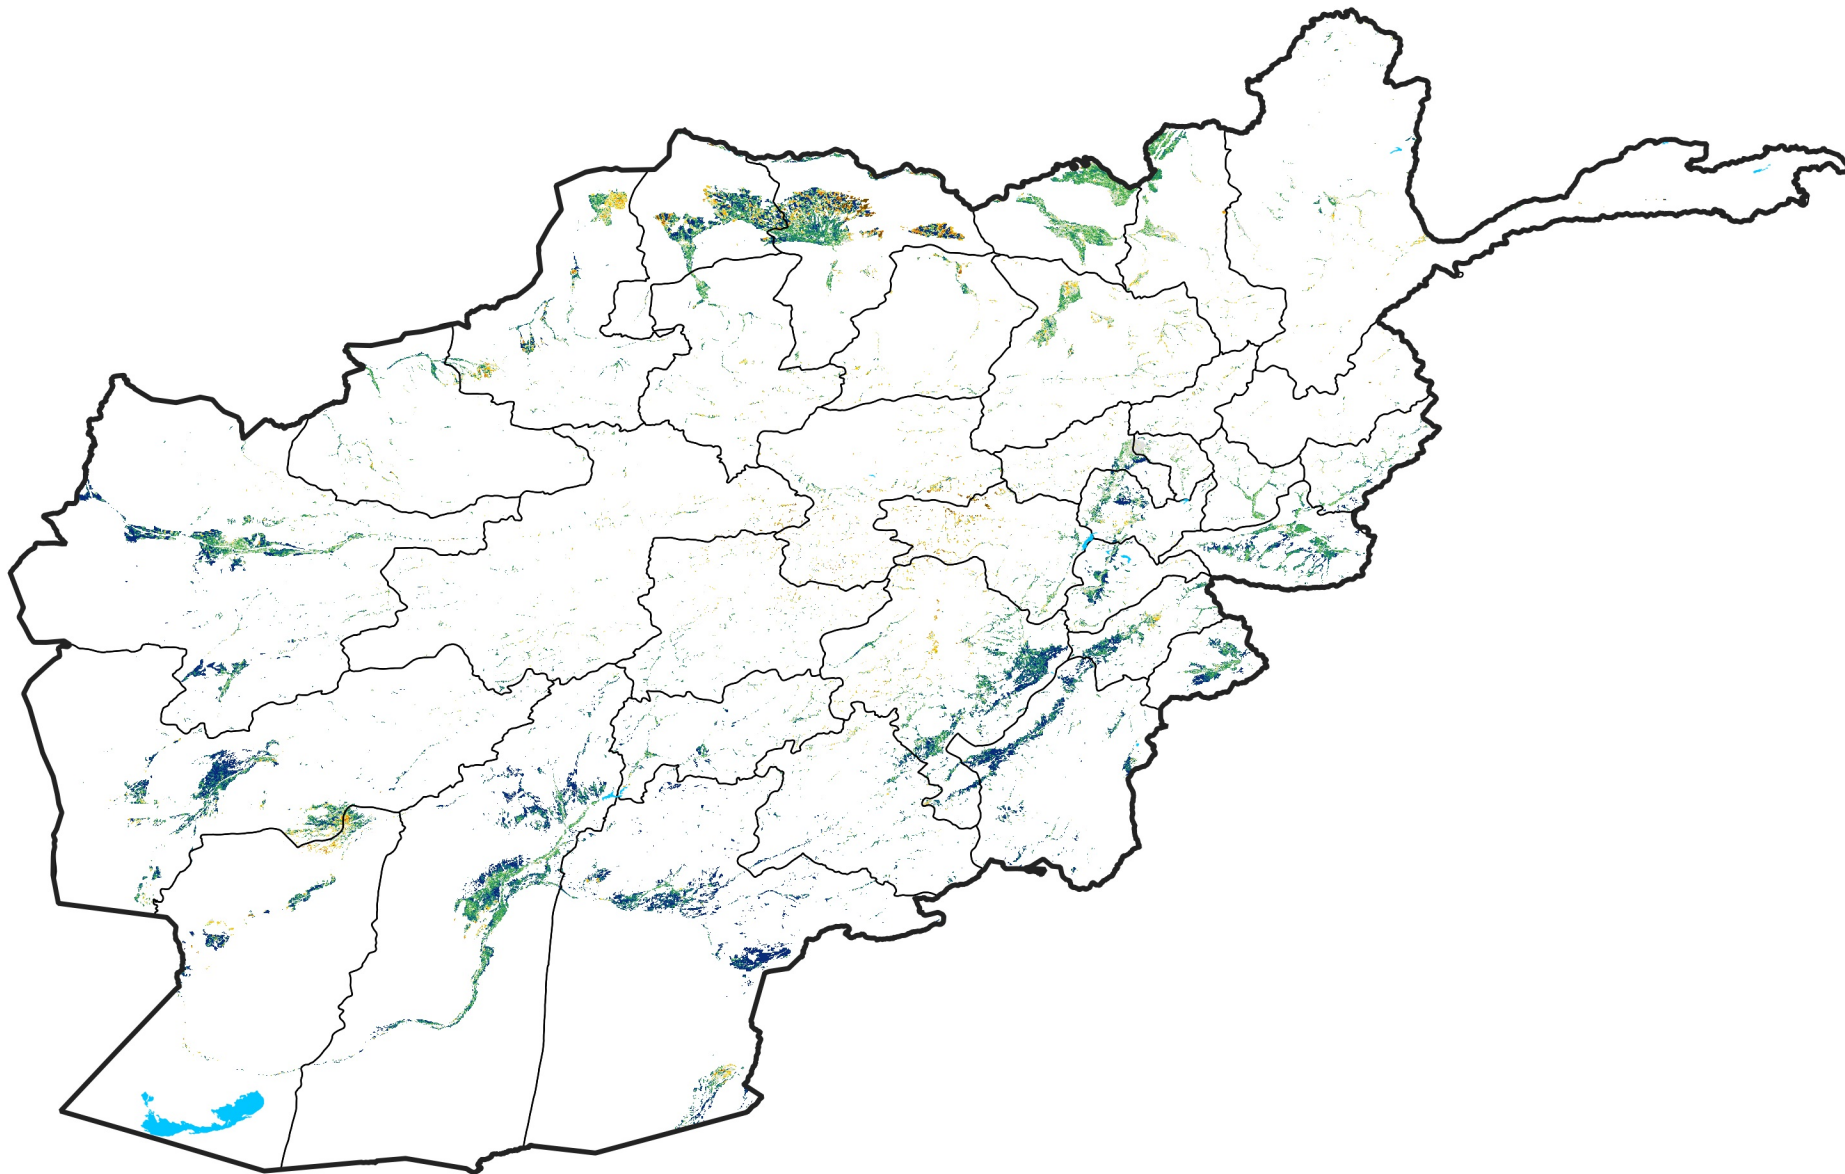

Afghanistan Irrigated Agricultural Areas

Percent of Mean NDVI

2020 / mean (2003 - 2022)

Period 12 / April 21 - 30, 2020

Percent of Normal