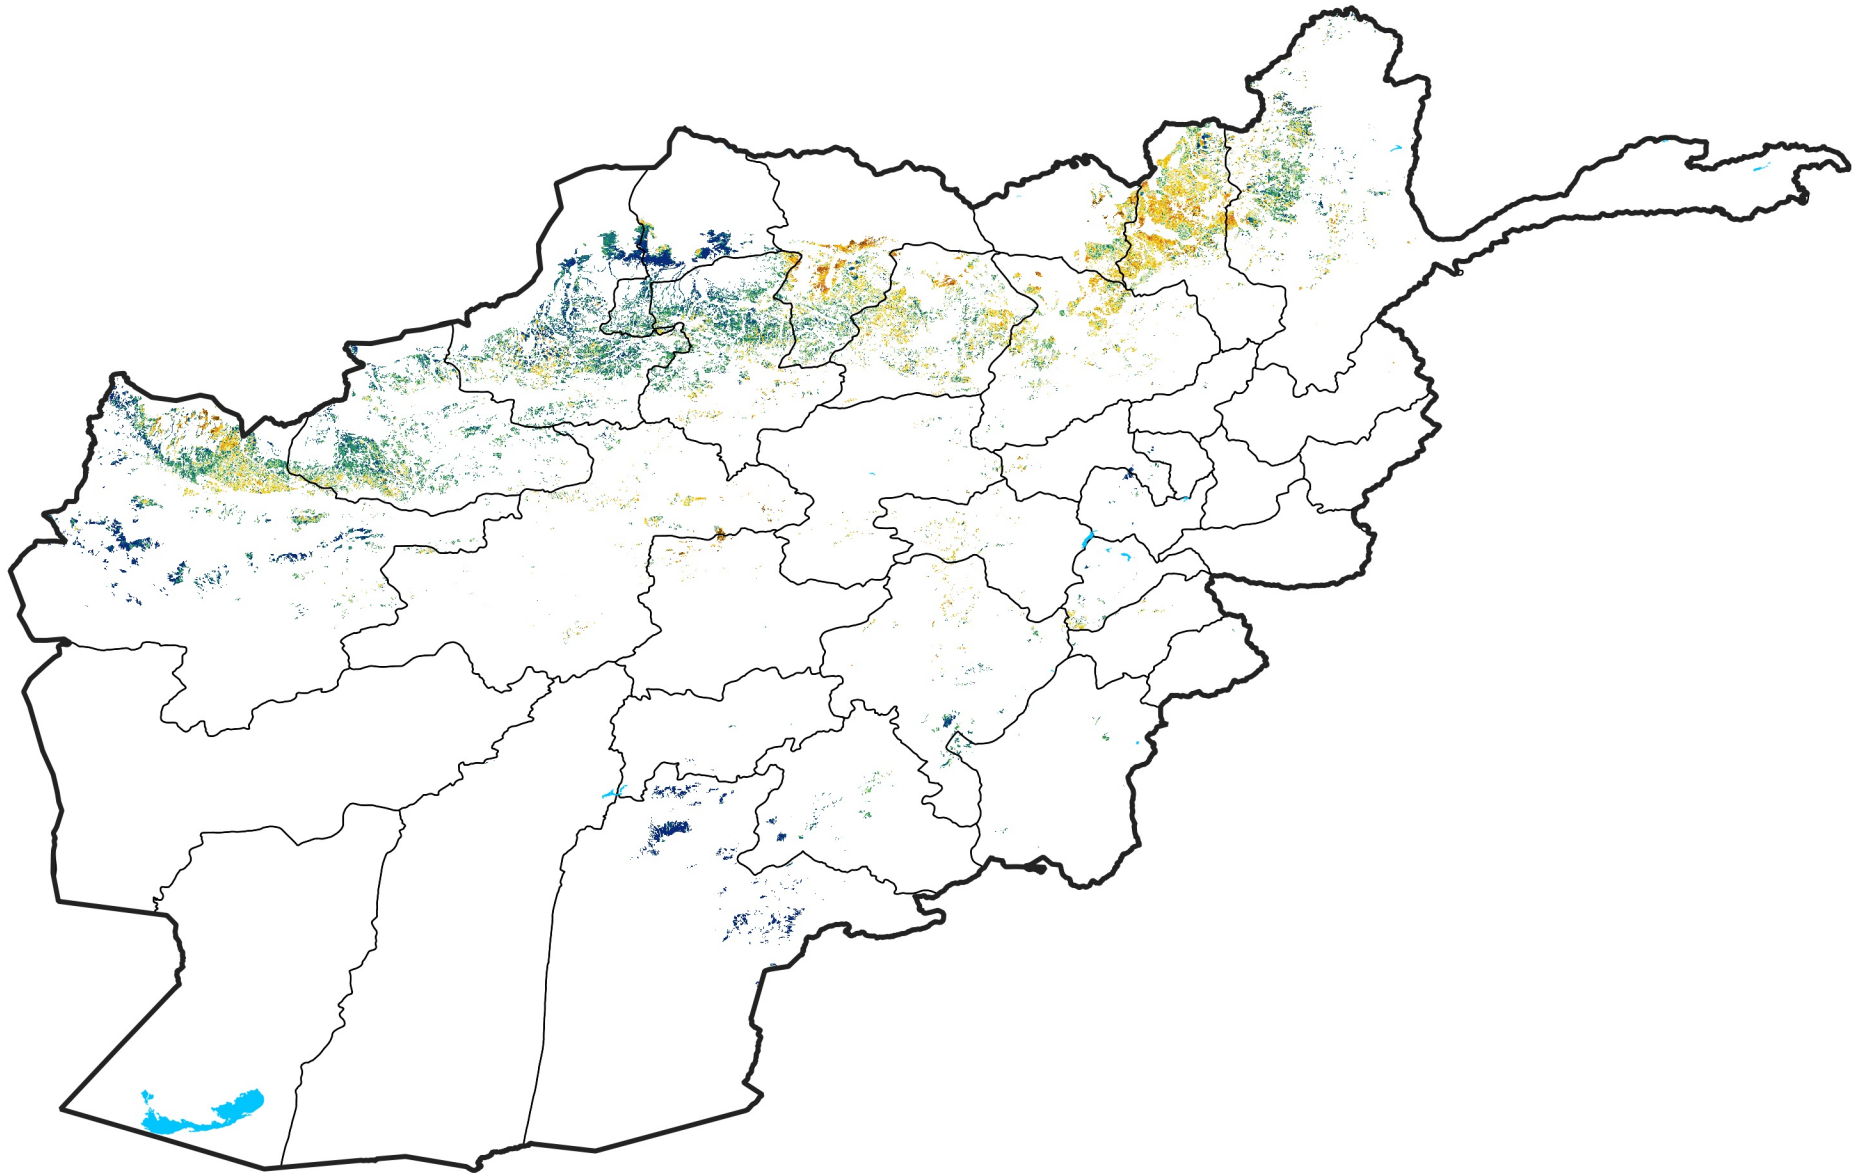

Afghanistan Rainfed Agricultural Areas

Percent of Mean NDVI

2020 / mean (2003 - 2022)

Period 12 / April 21 - 30, 2020

Percent of Normal