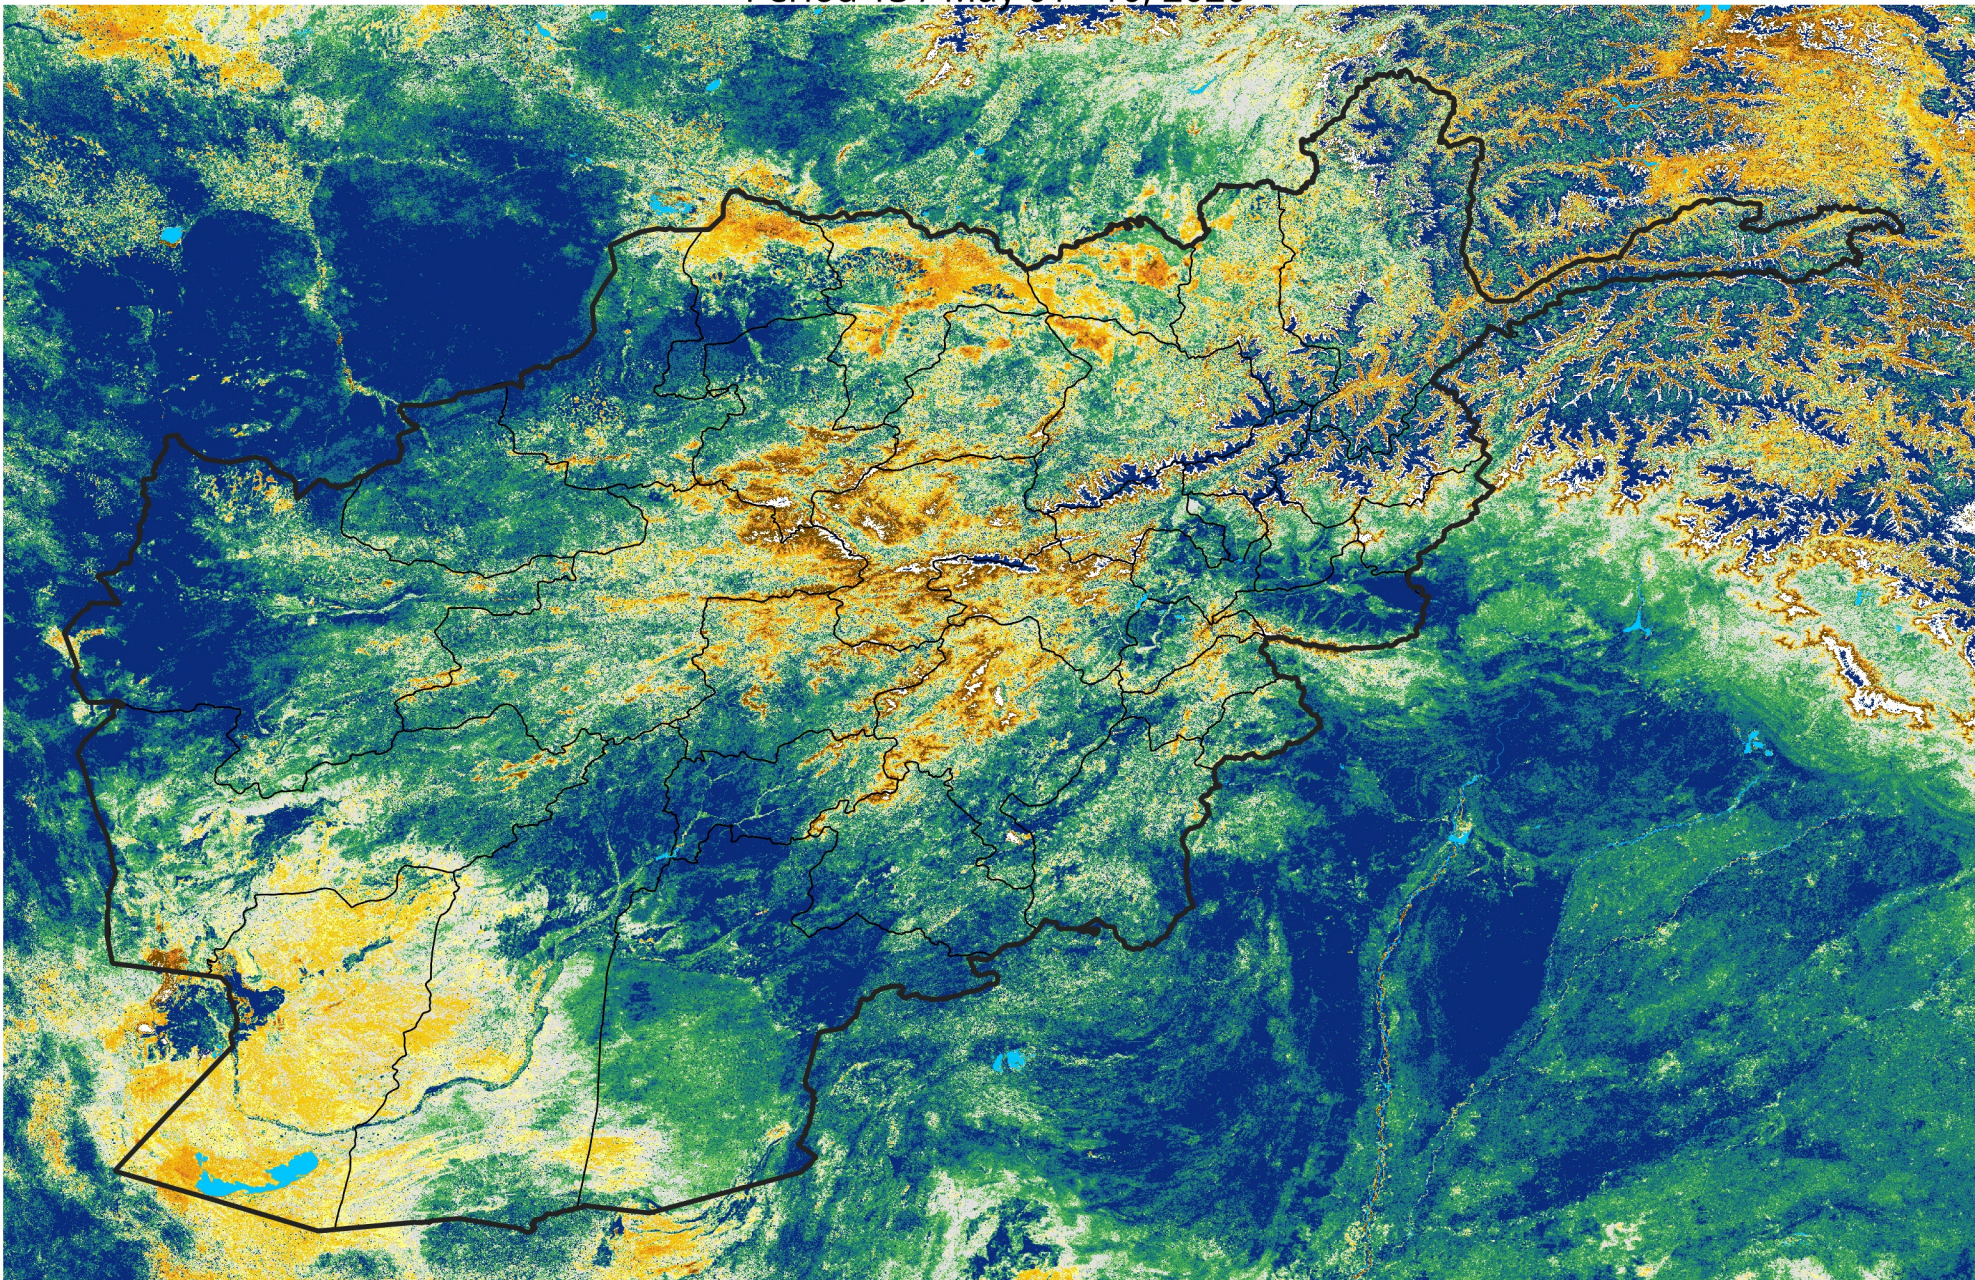

Afghanistan

Percent of Mean NDVI

2020 / mean (2003 - 2022)

Period 13 / May 01 - 10, 2020

Percent of Normal