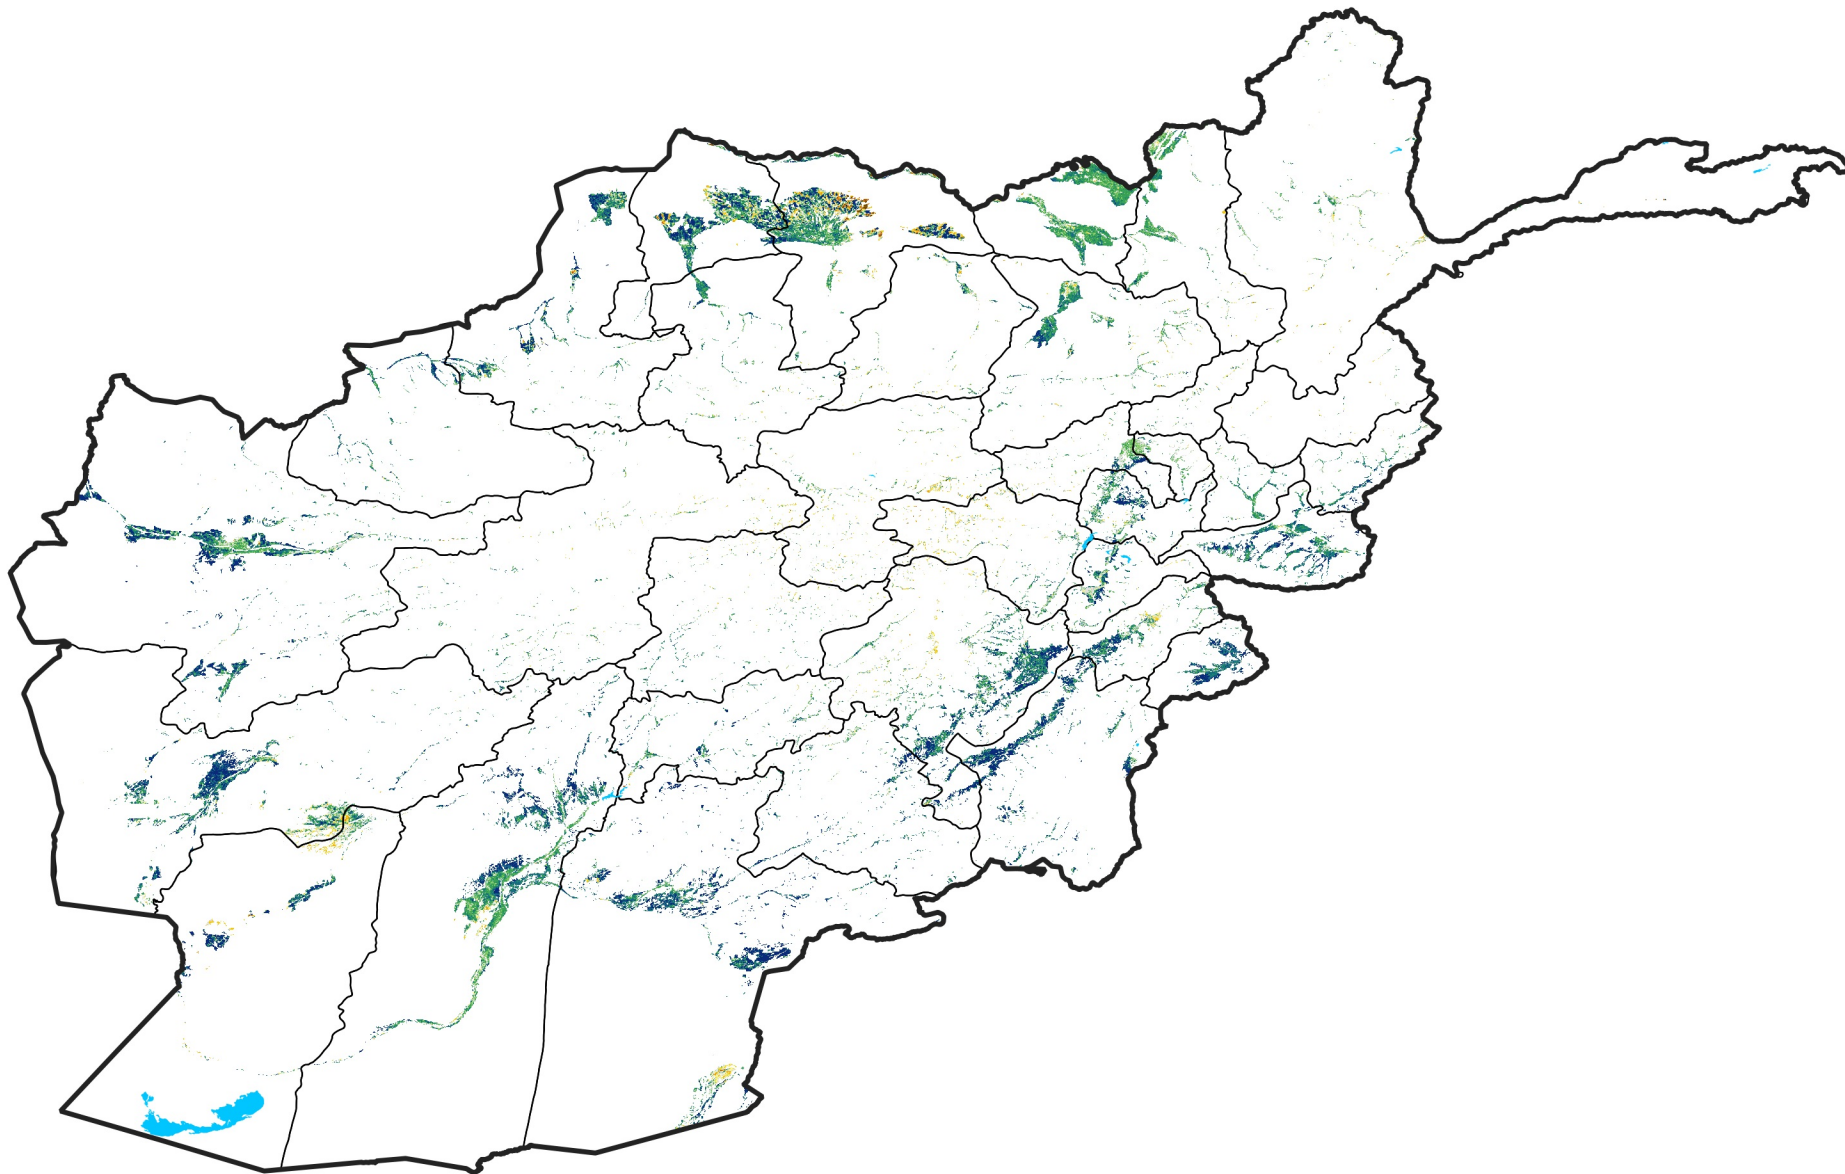

Afghanistan Irrigated Agricultural Areas

Percent of Mean NDVI

2020 / mean (2003 - 2022)

Period 14 / May 11 - 20, 2020

Percent of Normal