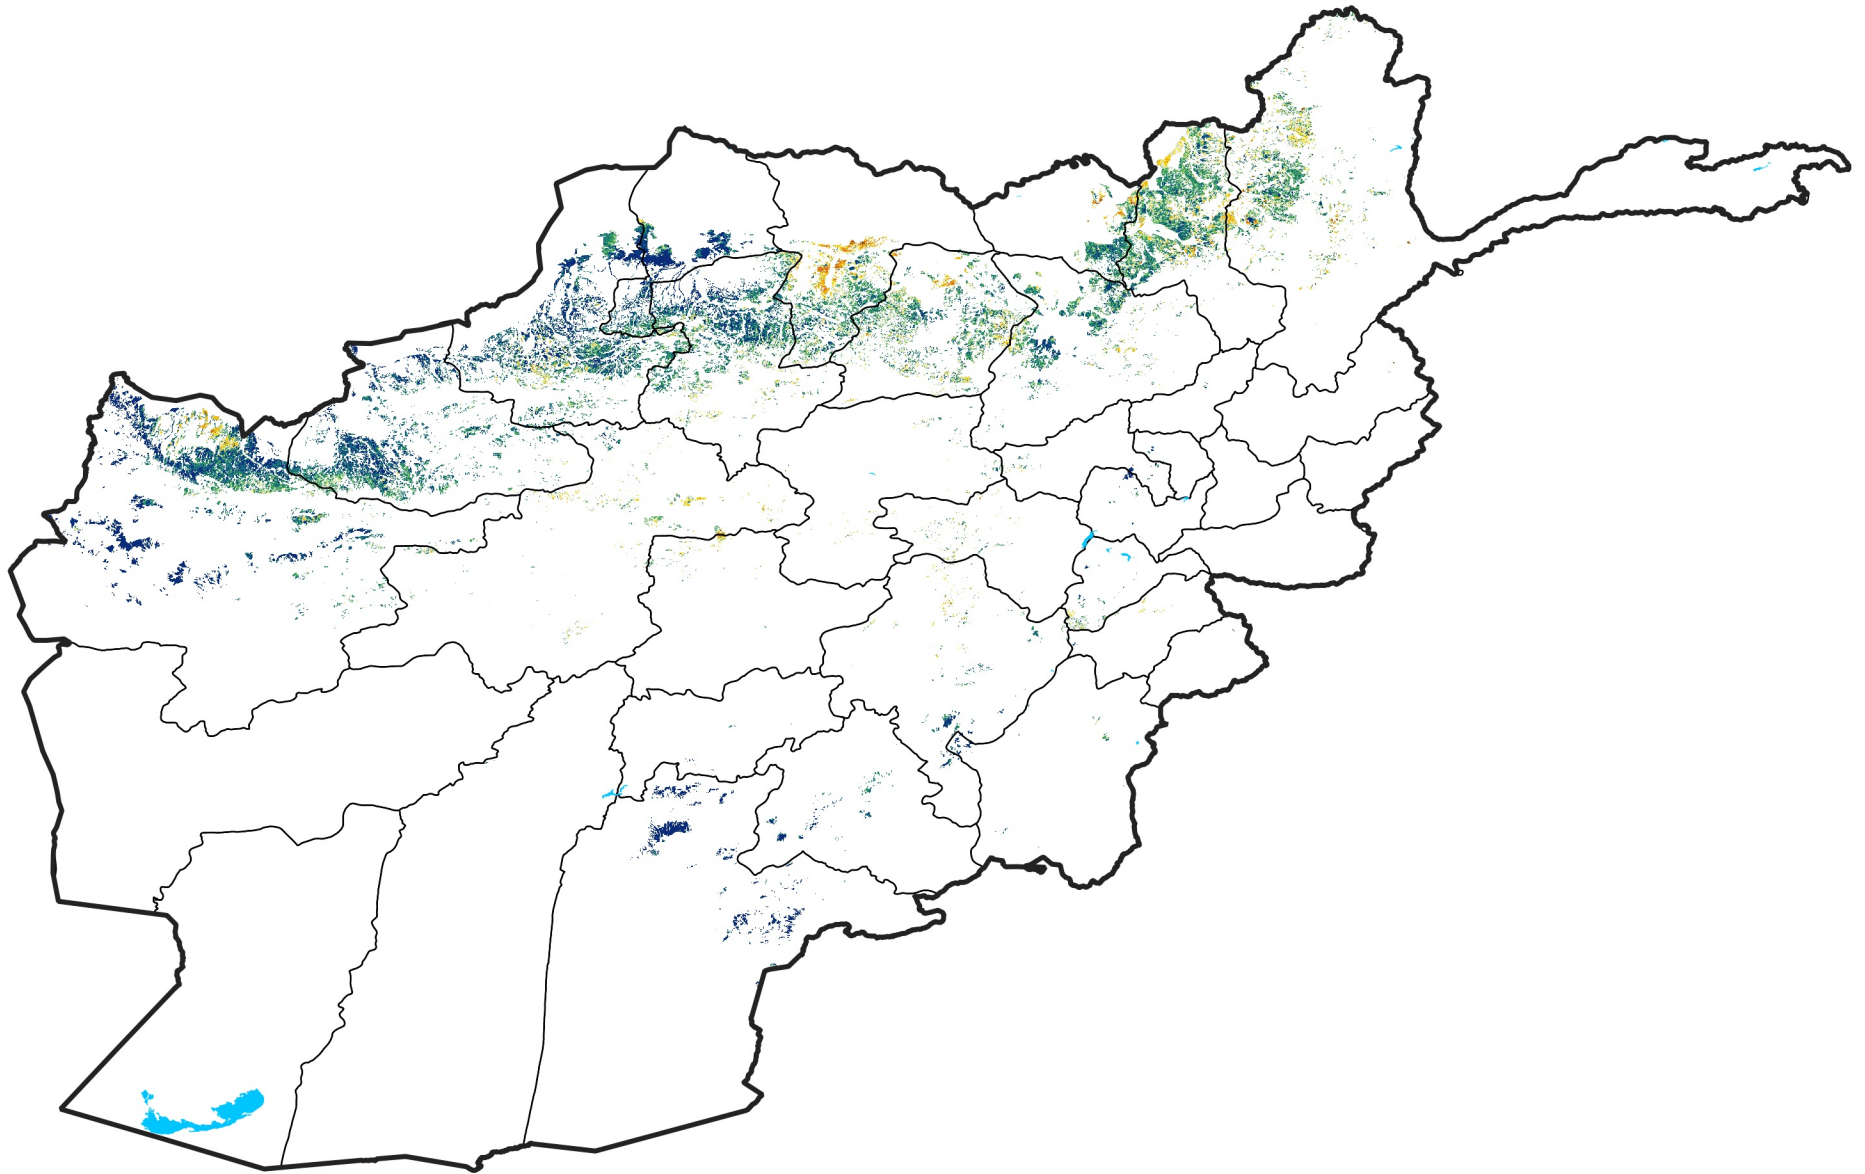

Afghanistan Rainfed Agricultural Areas

Percent of Mean NDVI

2020 / mean (2003 - 2022)

Period 14 / May 11 - 20, 2020

Percent of Normal