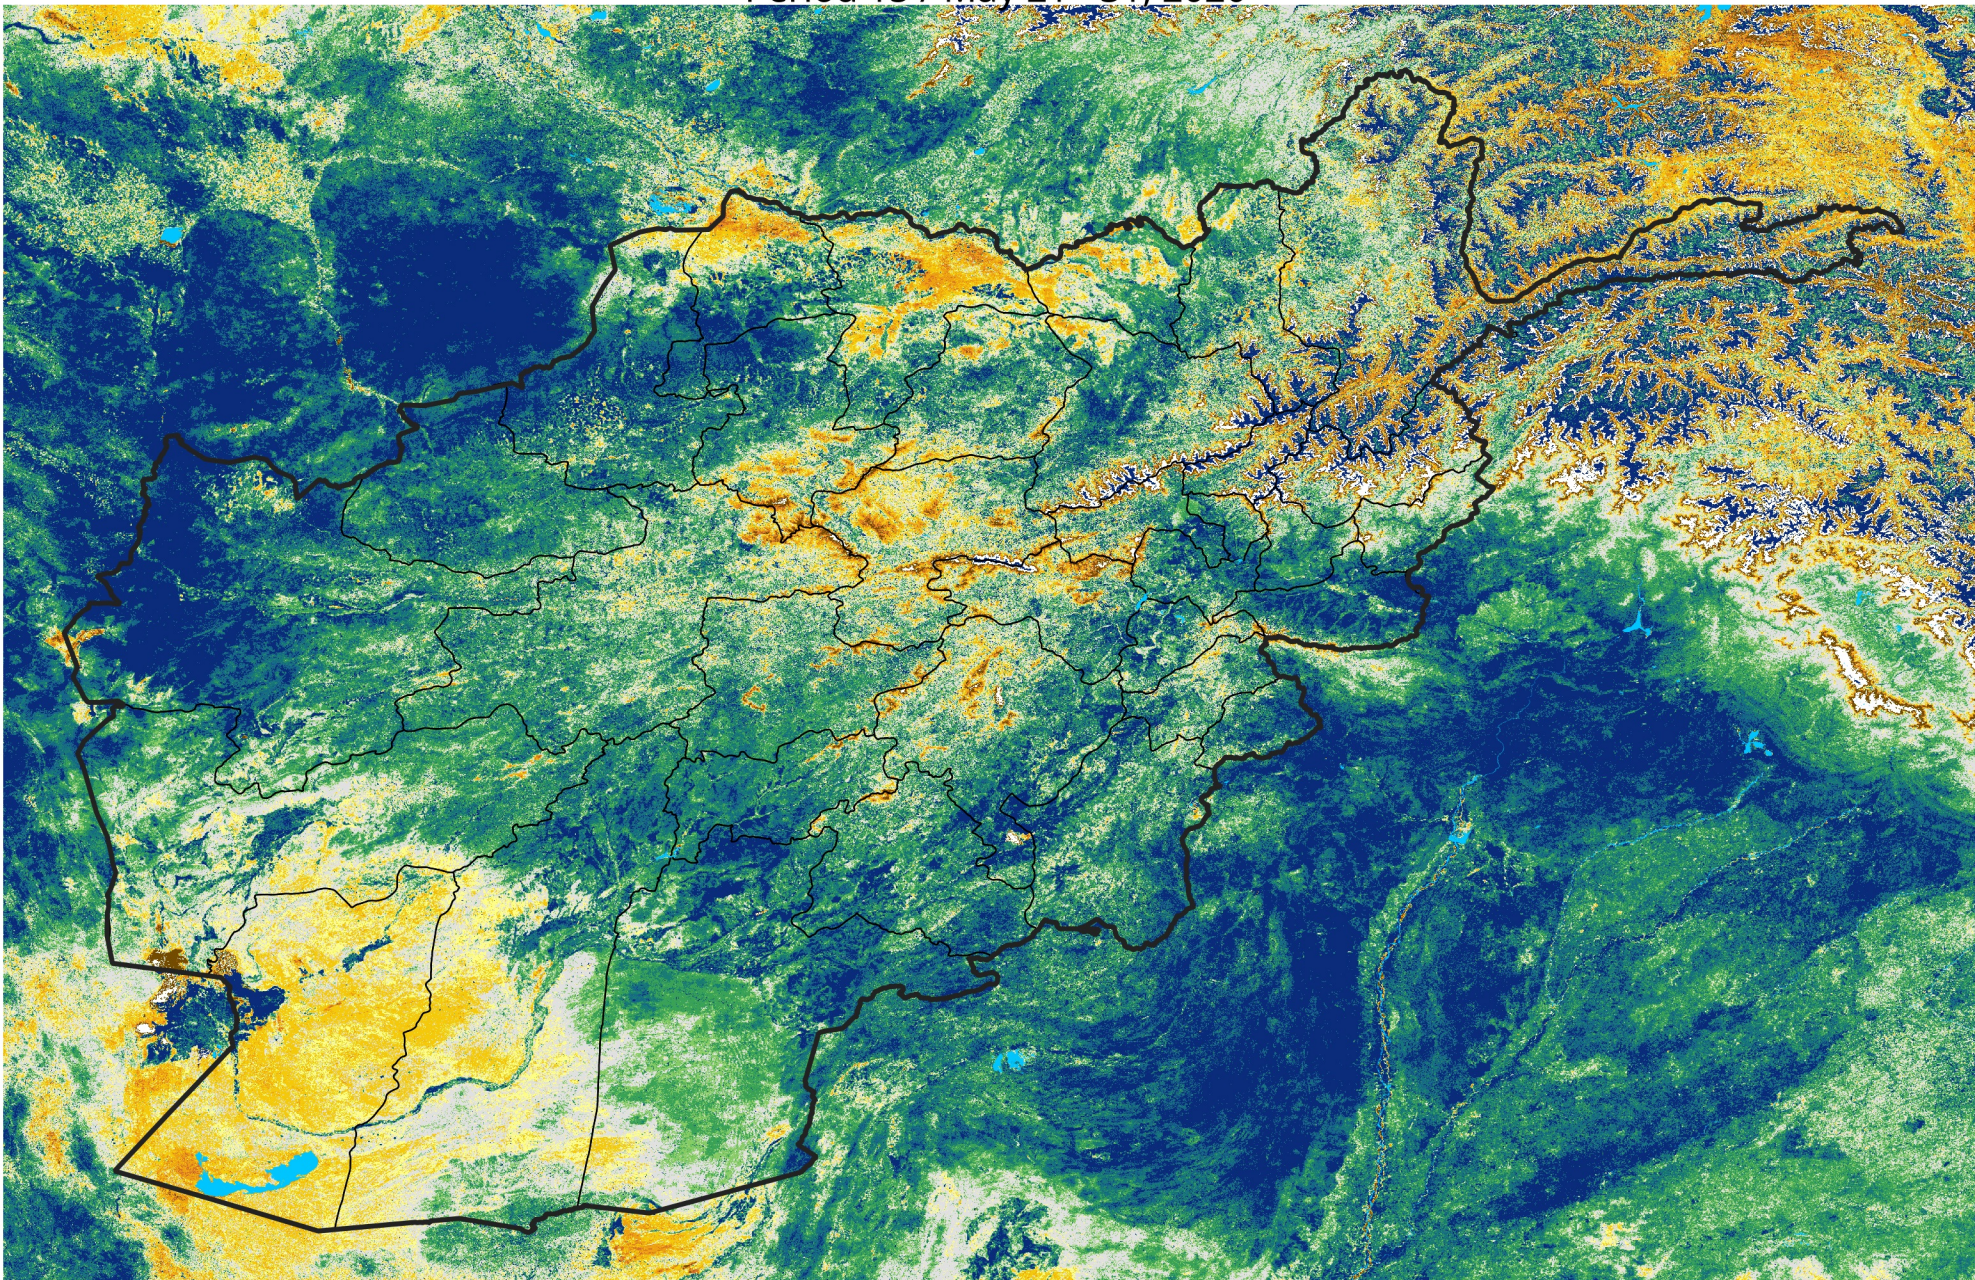

Afghanistan

Percent of Mean NDVI

2020 / mean (2003 - 2022)

Period 15 / May 21 - 31, 2020

Percent of Normal