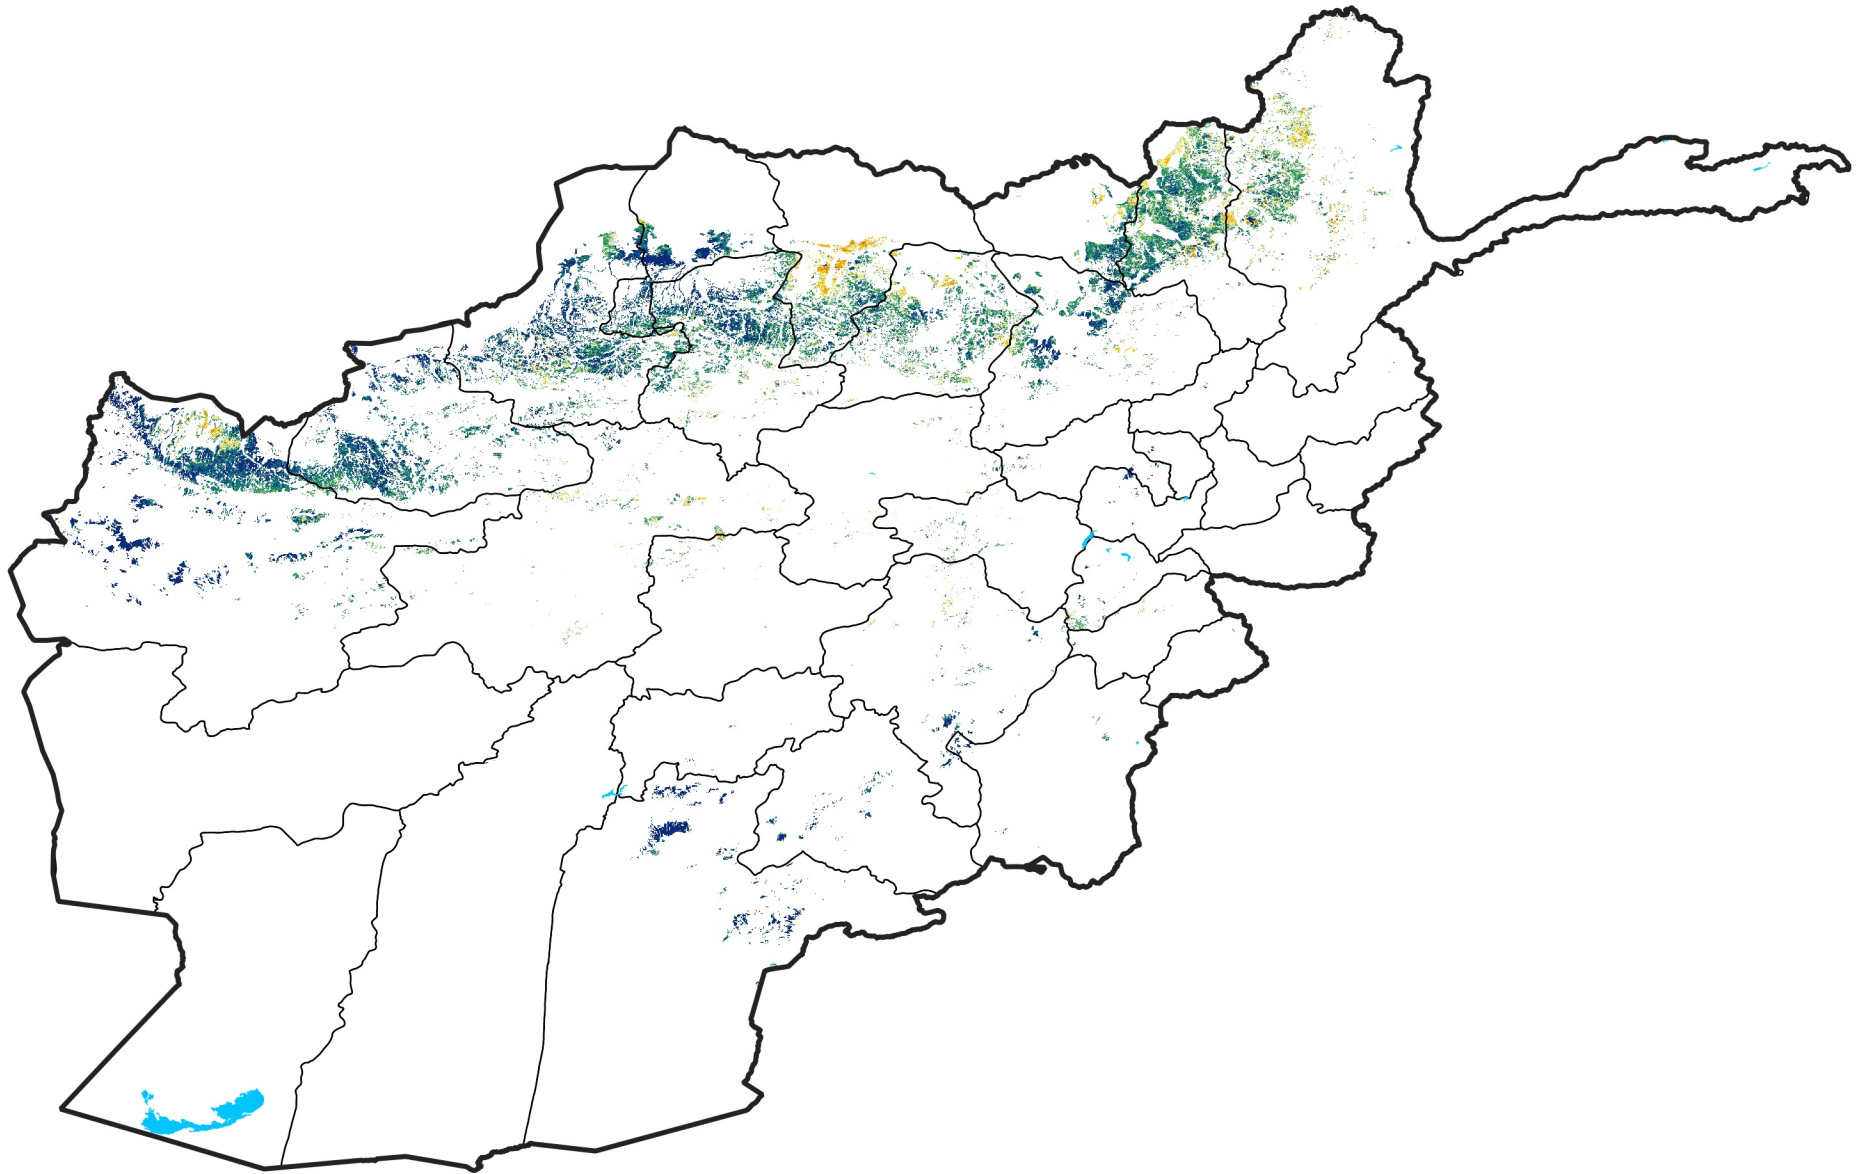

Afghanistan Rainfed Agricultural Areas

Percent of Mean NDVI

2020 / mean (2003 - 2022)

Period 15 / May 21 - 31, 2020

Percent of Normal